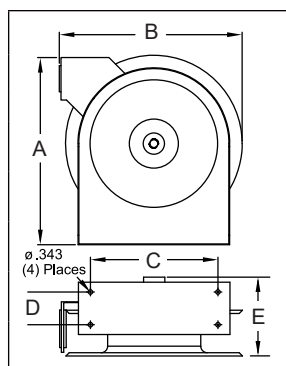

Made in USA

4625 OLP

5635 OLP

5650 OLP

Enclosed Reels
5435 ELP

Air Vend Reels
AV4425 OLPBWR

Enclosed Models: Series 5000 E reels are the same as 5000 O reels except E Series reels are fully enclosed. To order, change the model number suffix letter O to E, Example: 5430 OHP becomes 5430 EHP. Add 8 lbs. to open reel weight. Enclosed version is only available for Series 5000 reels (size index 2 reels). Refer to reelcraft.com for dimensional information.

		Dimensions - Size Index							
		1		2		3		4	
		in	mm	in	mm	in	mm	in	mm
A		12 ⁷ / ₈	327	14 ³ / ₈	365	17 ⁵ / ₈	448	17 ⁵ / ₈	448
B		12 ⁵ / ₈	321	14 ¹ / ₄	362	16 ³ / ₄	425	16 ³ / ₄	425
C		8	203	9 ³ / ₄	248	9 ³ / ₄	248	9 ³ / ₄	248
D		2 ¹ / ₂	64	2 ¹ / ₂	64	2 ¹ / ₂	64	2 ¹ / ₂	64
E		5 ⁵ / ₈	143	6 ¹ / ₈	156	5 ⁷ / ₈	149	7 ¹ / ₄	184