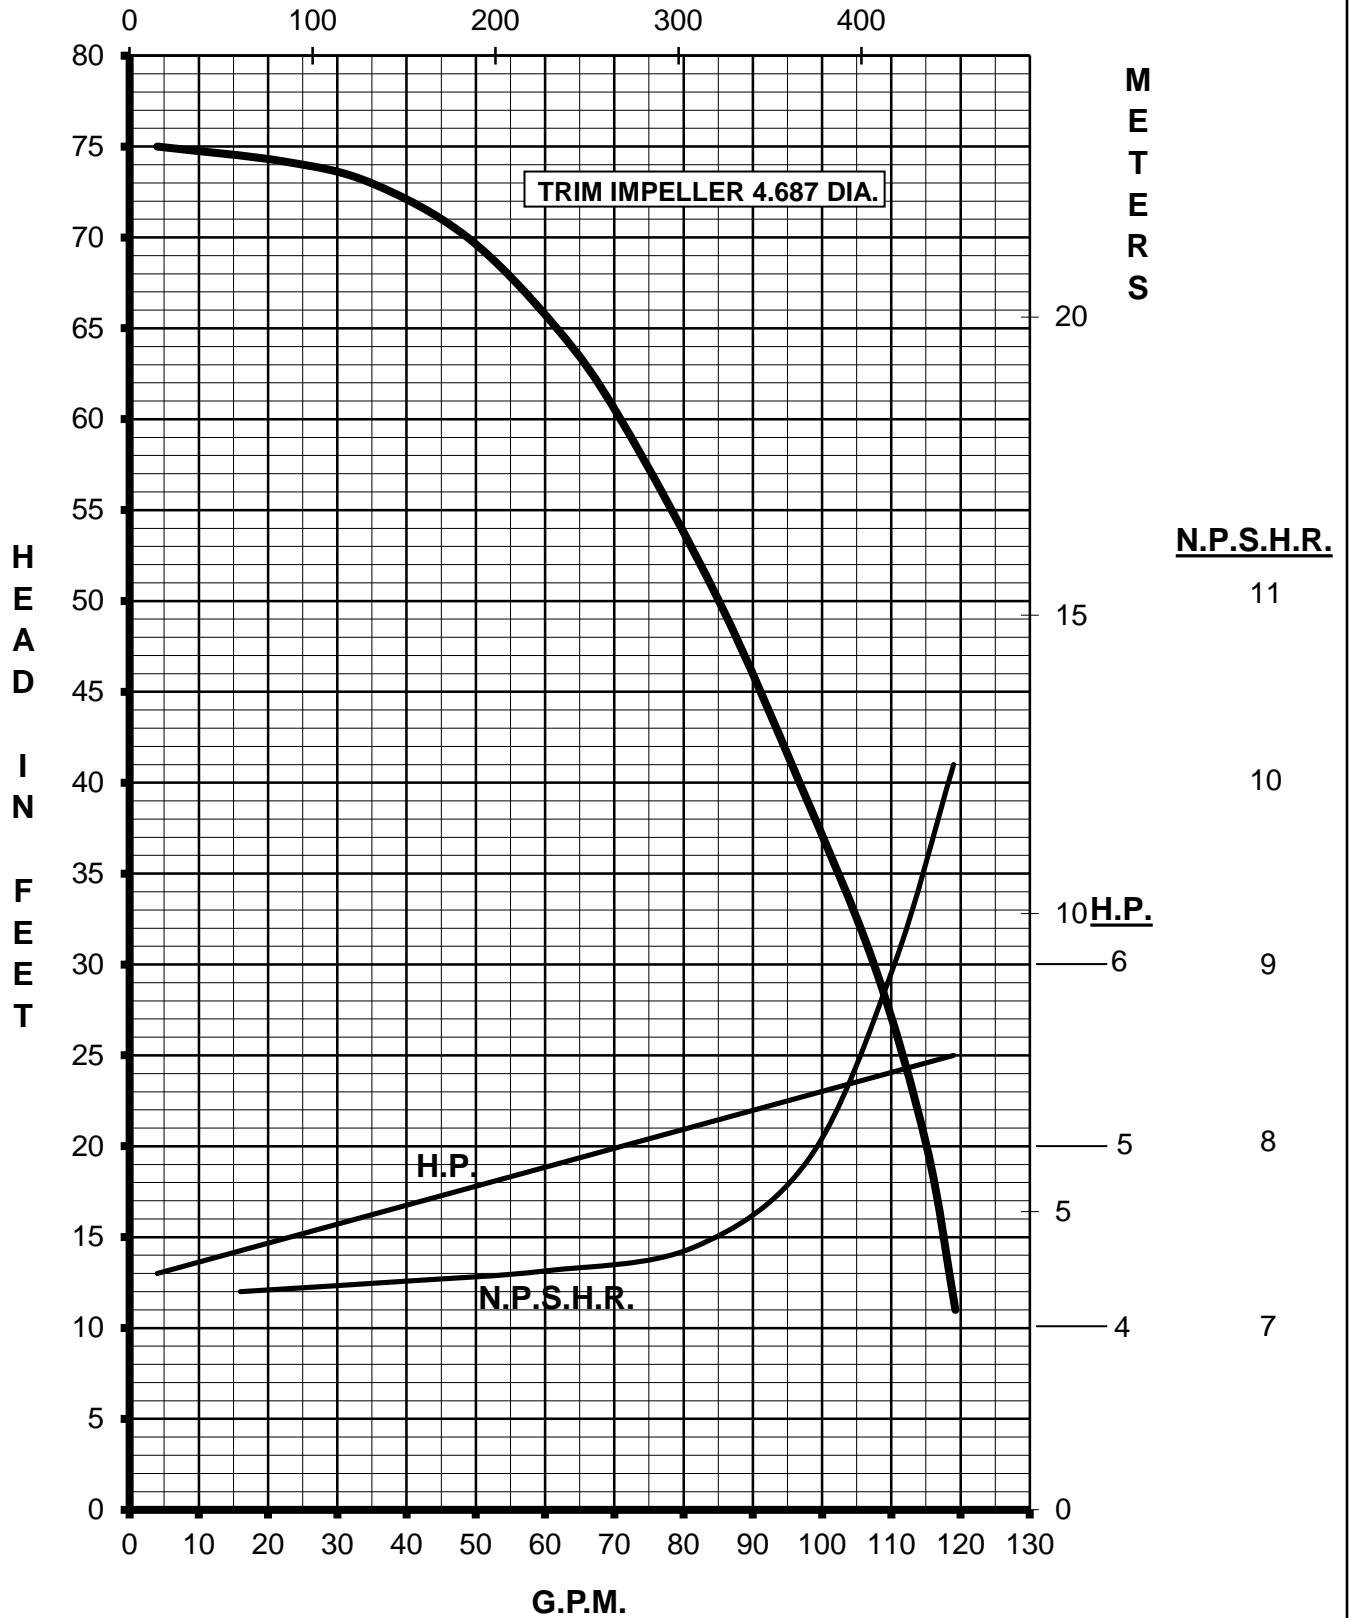

MARCH PUMPS

TE-8S-MD
TRIM IMPELLER 4.687 DIA.
3PH 60HZ
L.P.M.