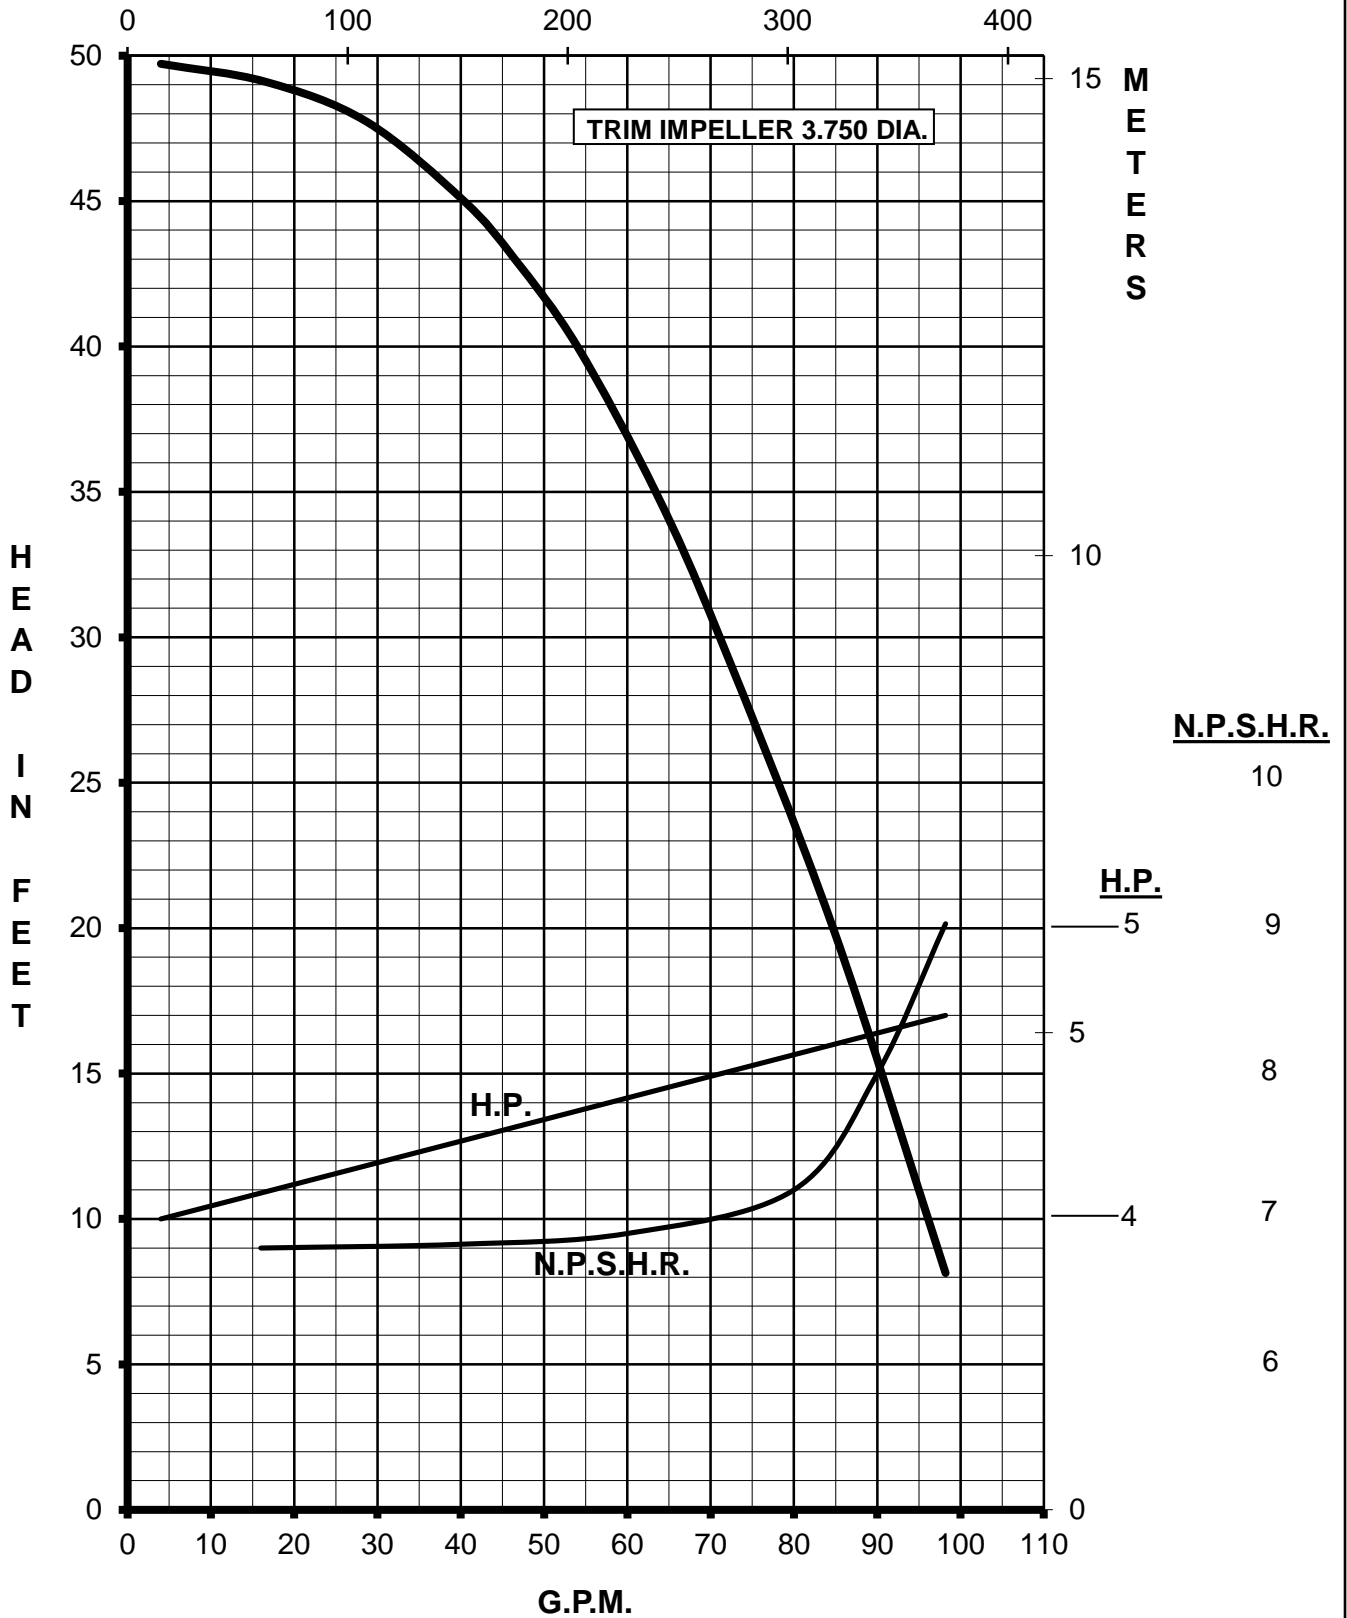

MARCH PUMPS

TE-8S-MD
TRIM IMPELLER 3.750 DIA.
3PH 60HZ
L.P.M.