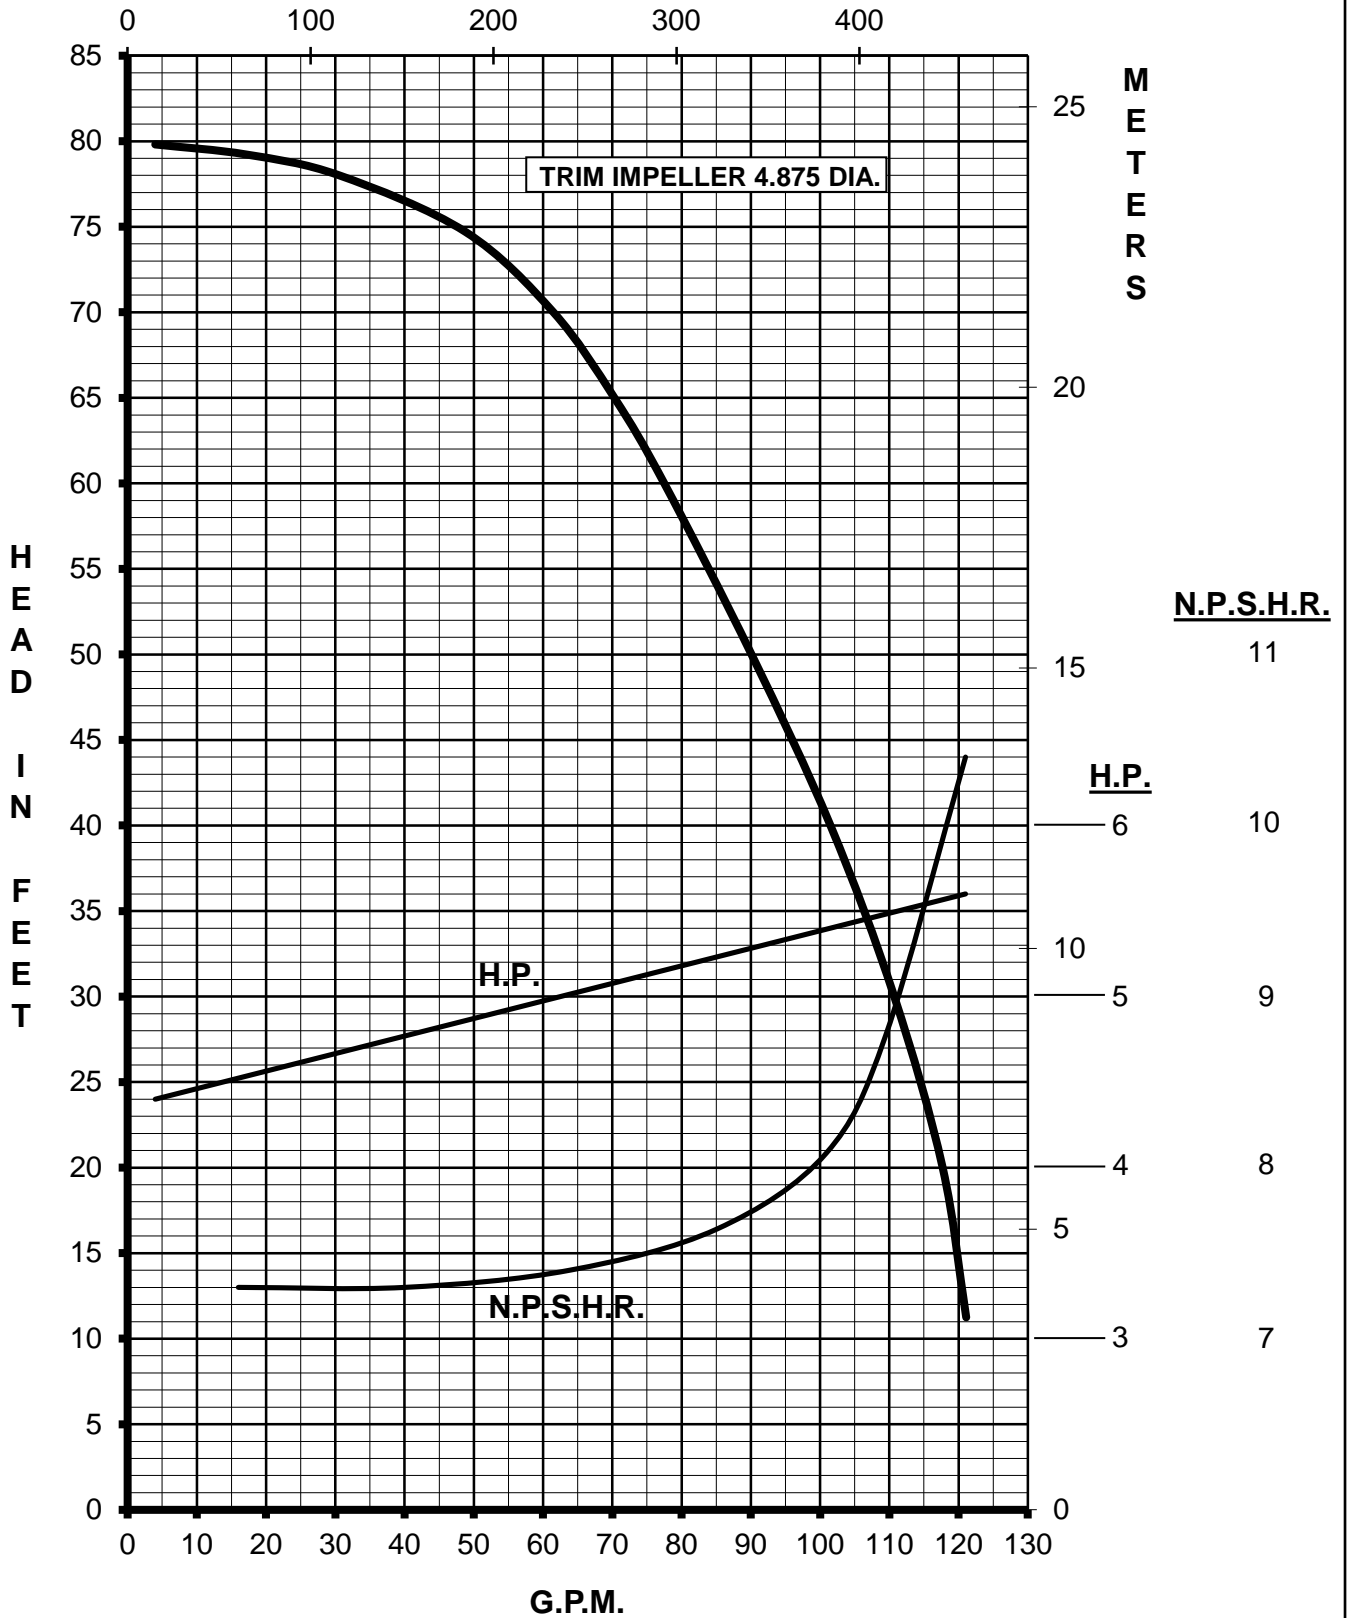

# MARCH PUMPS

**TE-8S-MD**  
FULL SIZE IMPELLER 5.187 DIA.  
3PH 60HZ  
L.P.M.

**MARCH**  
**PUMPS**

**TE-8S-MD**  
**TRIM IMPELLER 4.875 DIA.**  
**3PH 60HZ**  
**L.P.M.**