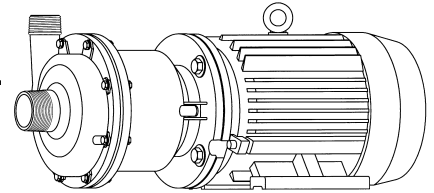

# MARCH PUMPS

**TE-8S-MD**  
FULL SIZE IMPELLER 5.187 DIA.  
3PH 60HZ  
L.P.M.

**MARCH**  
**PUMPS**

**TE-8S-MD**  
**TRIM IMPELLER 4.875 DIA.**  
**3PH 60HZ**  
**L.P.M.**

# MARCH PUMPS

**TE-8S-MD**  
**TRIM IMPELLER 4.687 DIA.**  
**3PH 60HZ**  
**L.P.M.**

# MARCH PUMPS

**TE-8S-MD**  
**TRIM IMPELLER 4.500 DIA.**  
**3PH 60HZ**  
**L.P.M.**

# MARCH PUMPS

**TE-8S-MD**  
TRIM IMPELLER 3.375 DIA.  
3PH 60HZ  
L.P.M.