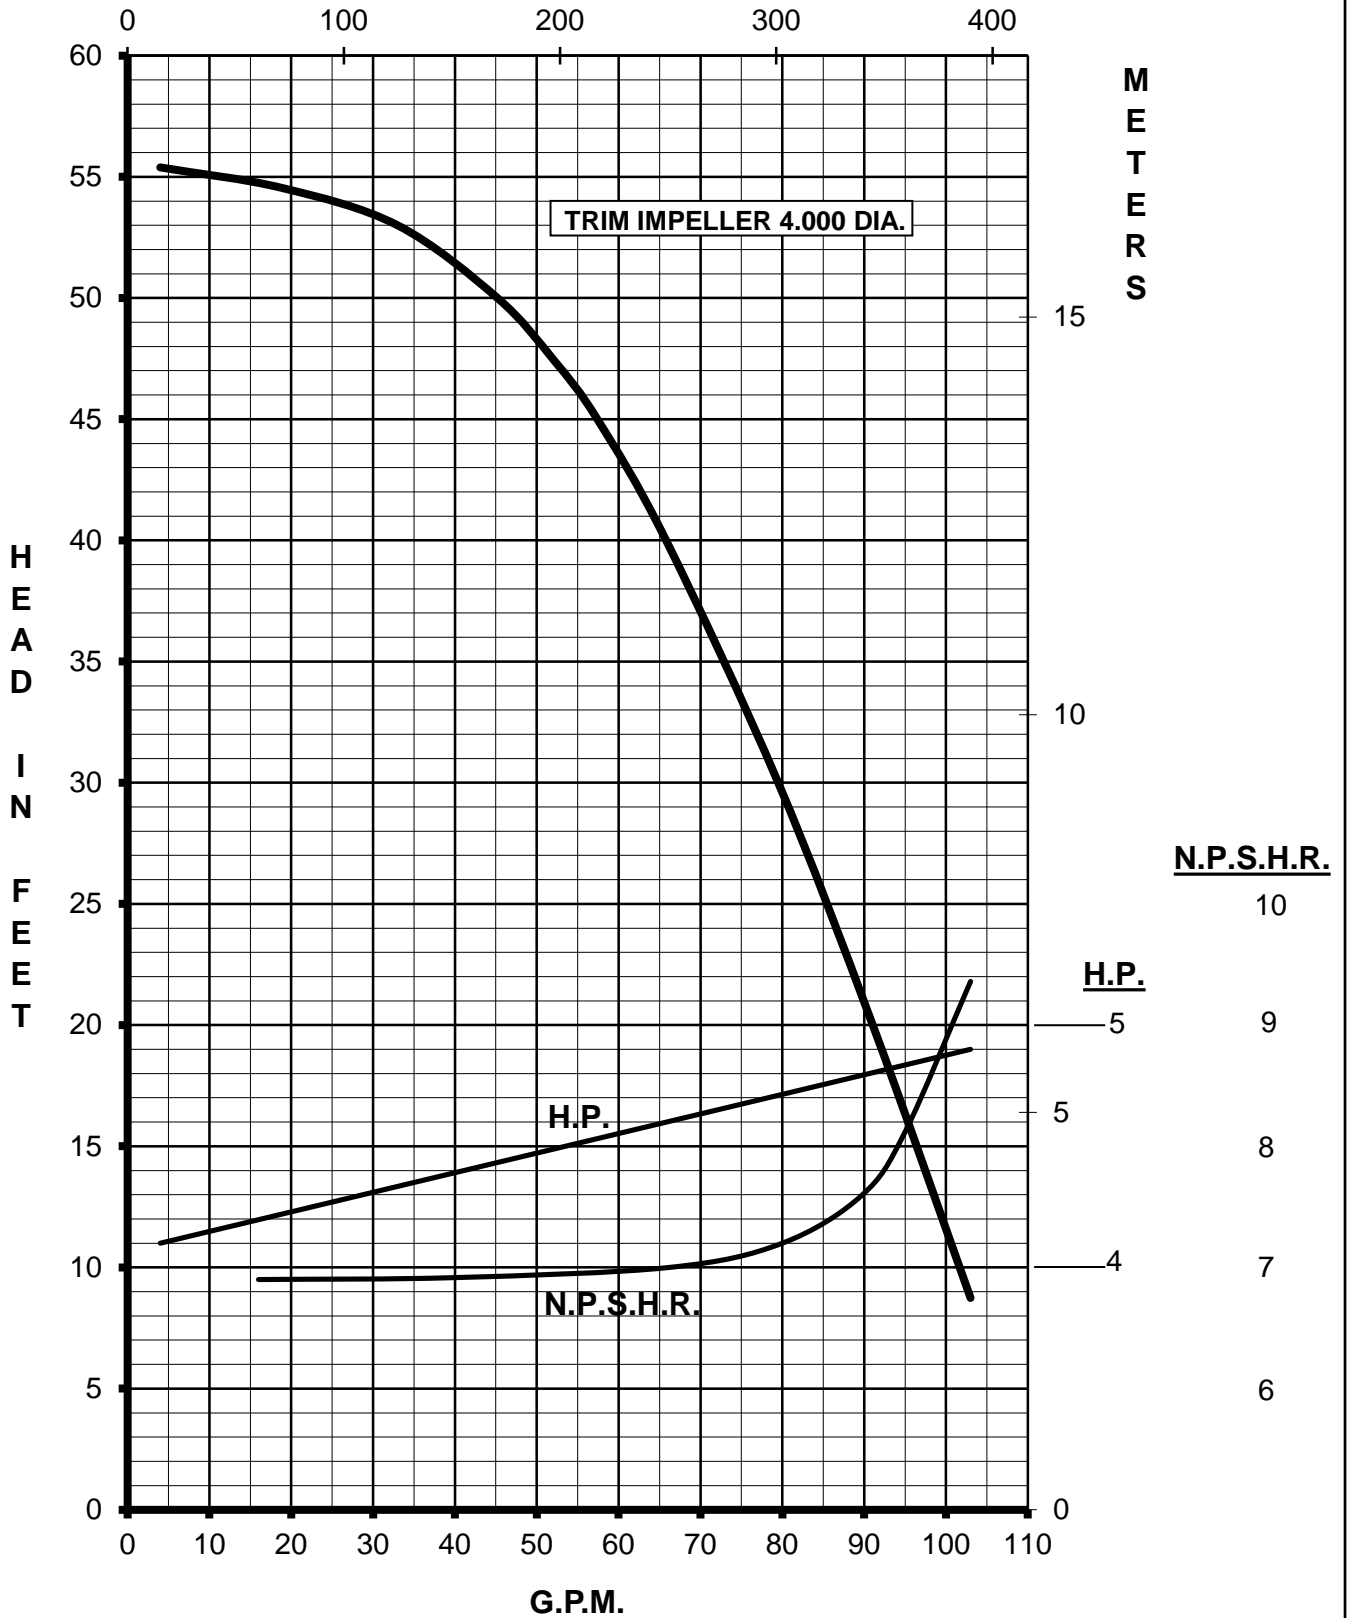

MARCH PUMPS

TE-8S-MD
TRIM IMPELLER 4.000 DIA.
3PH 60HZ
L.P.M.