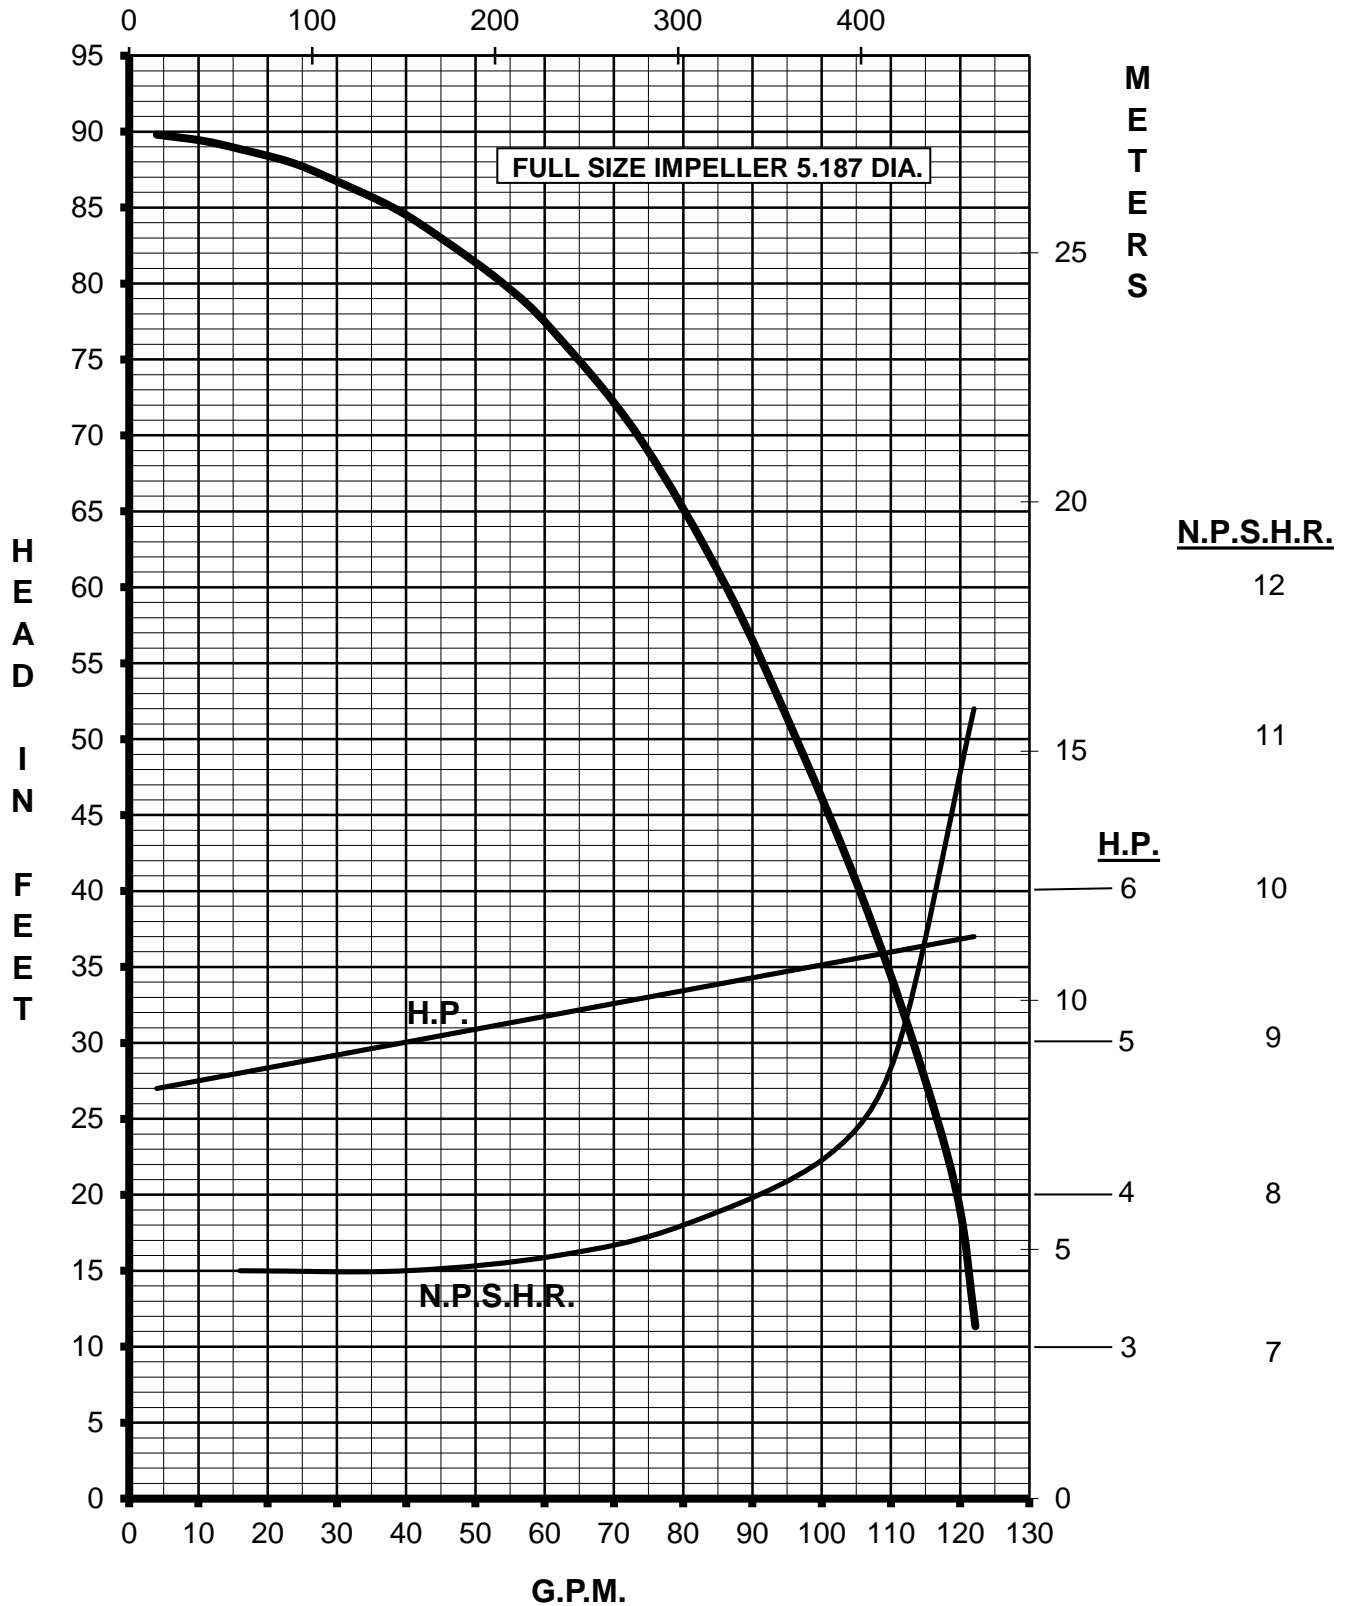

# MARCH PUMPS

**TE-8S-MD**  
FULL SIZE IMPELLER 5.187 DIA.  
3PH 60HZ  
L.P.M.

**MARCH**  
**PUMPS**

**TE-8S-MD**  
**TRIM IMPELLER 4.875 DIA.**  
**3PH 60HZ**  
**L.P.M.**