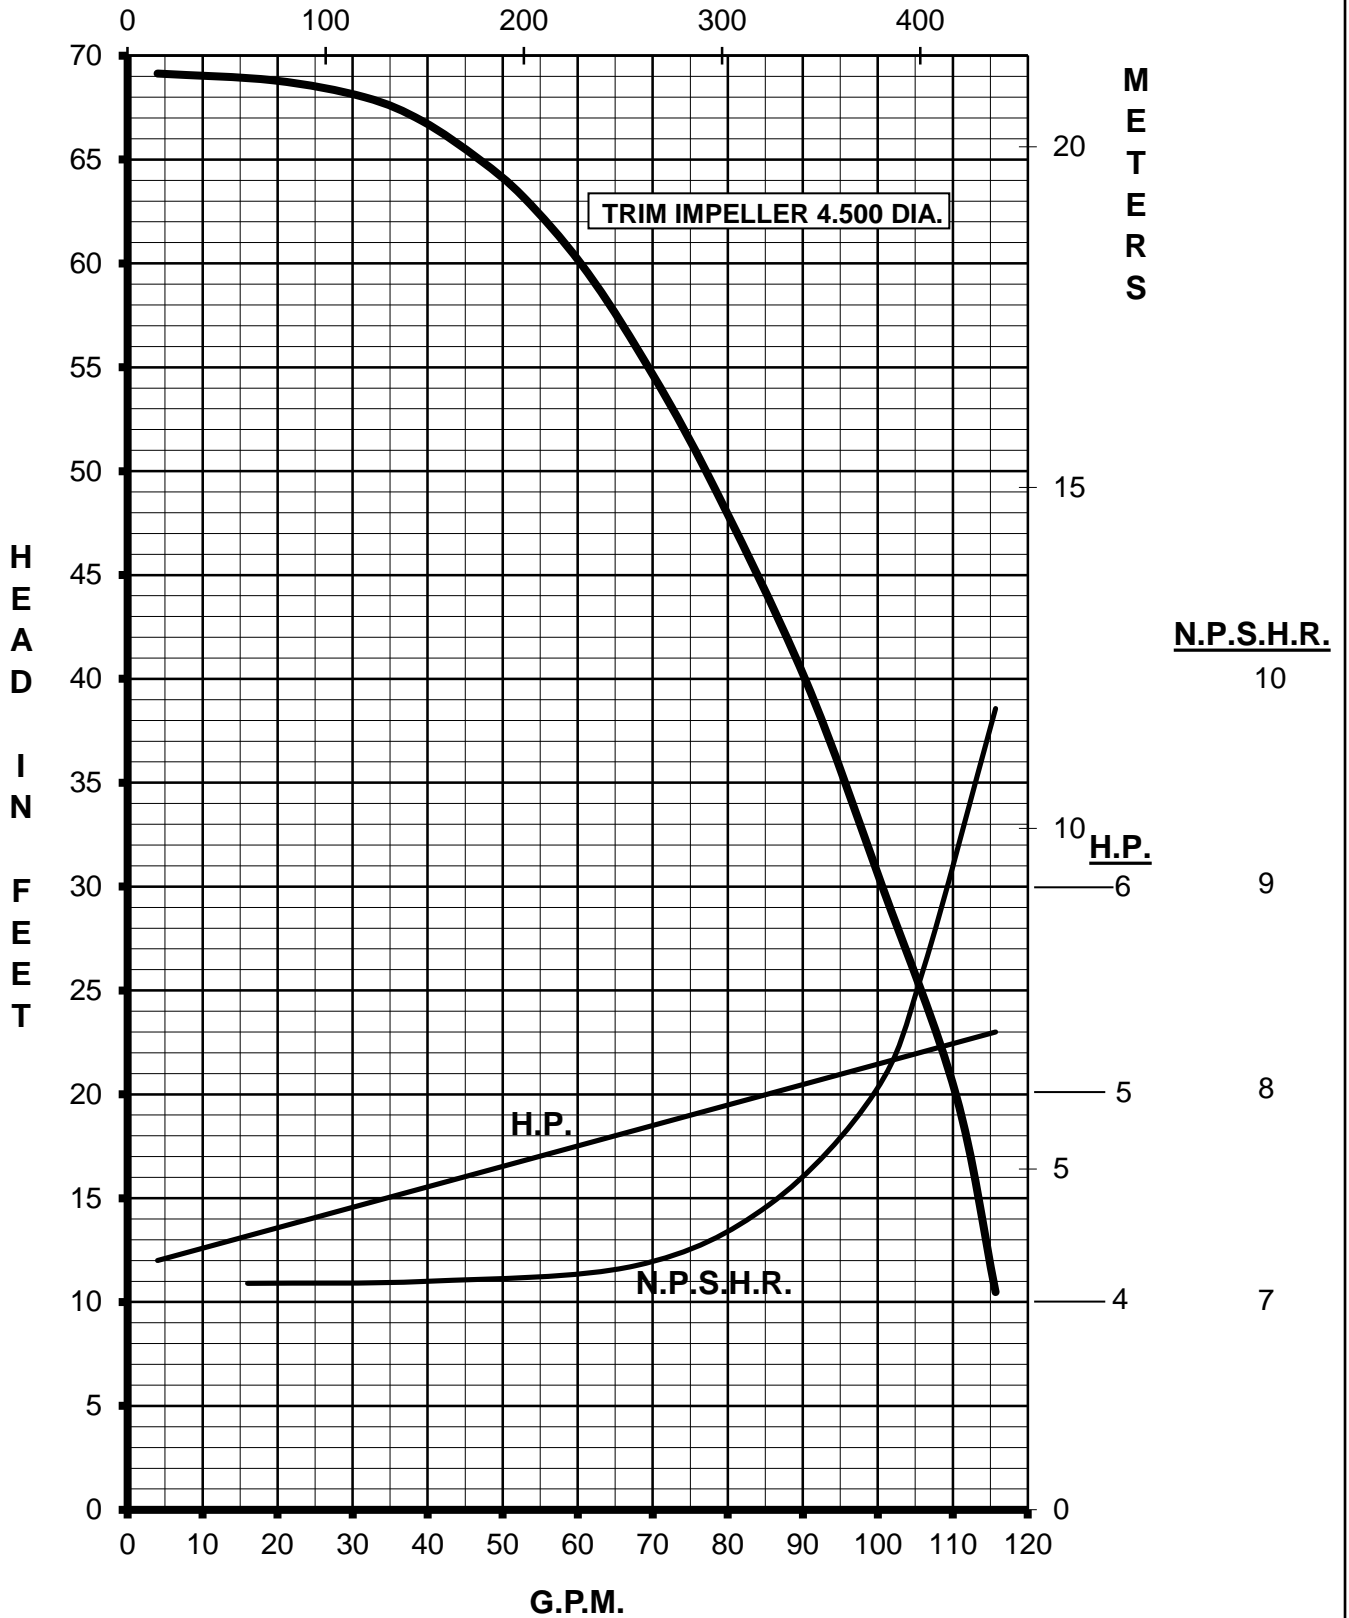

MARCH PUMPS

TE-8S-MD
TRIM IMPELLER 4.500 DIA.
3PH 60HZ
L.P.M.