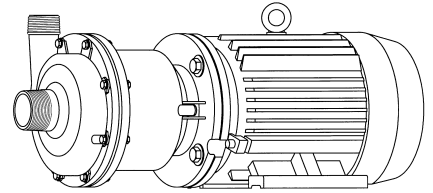

MARCH PUMPS

TE-8S-MD
TRIM IMPELLER 4.000 DIA.
3PH 60HZ
L.P.M.