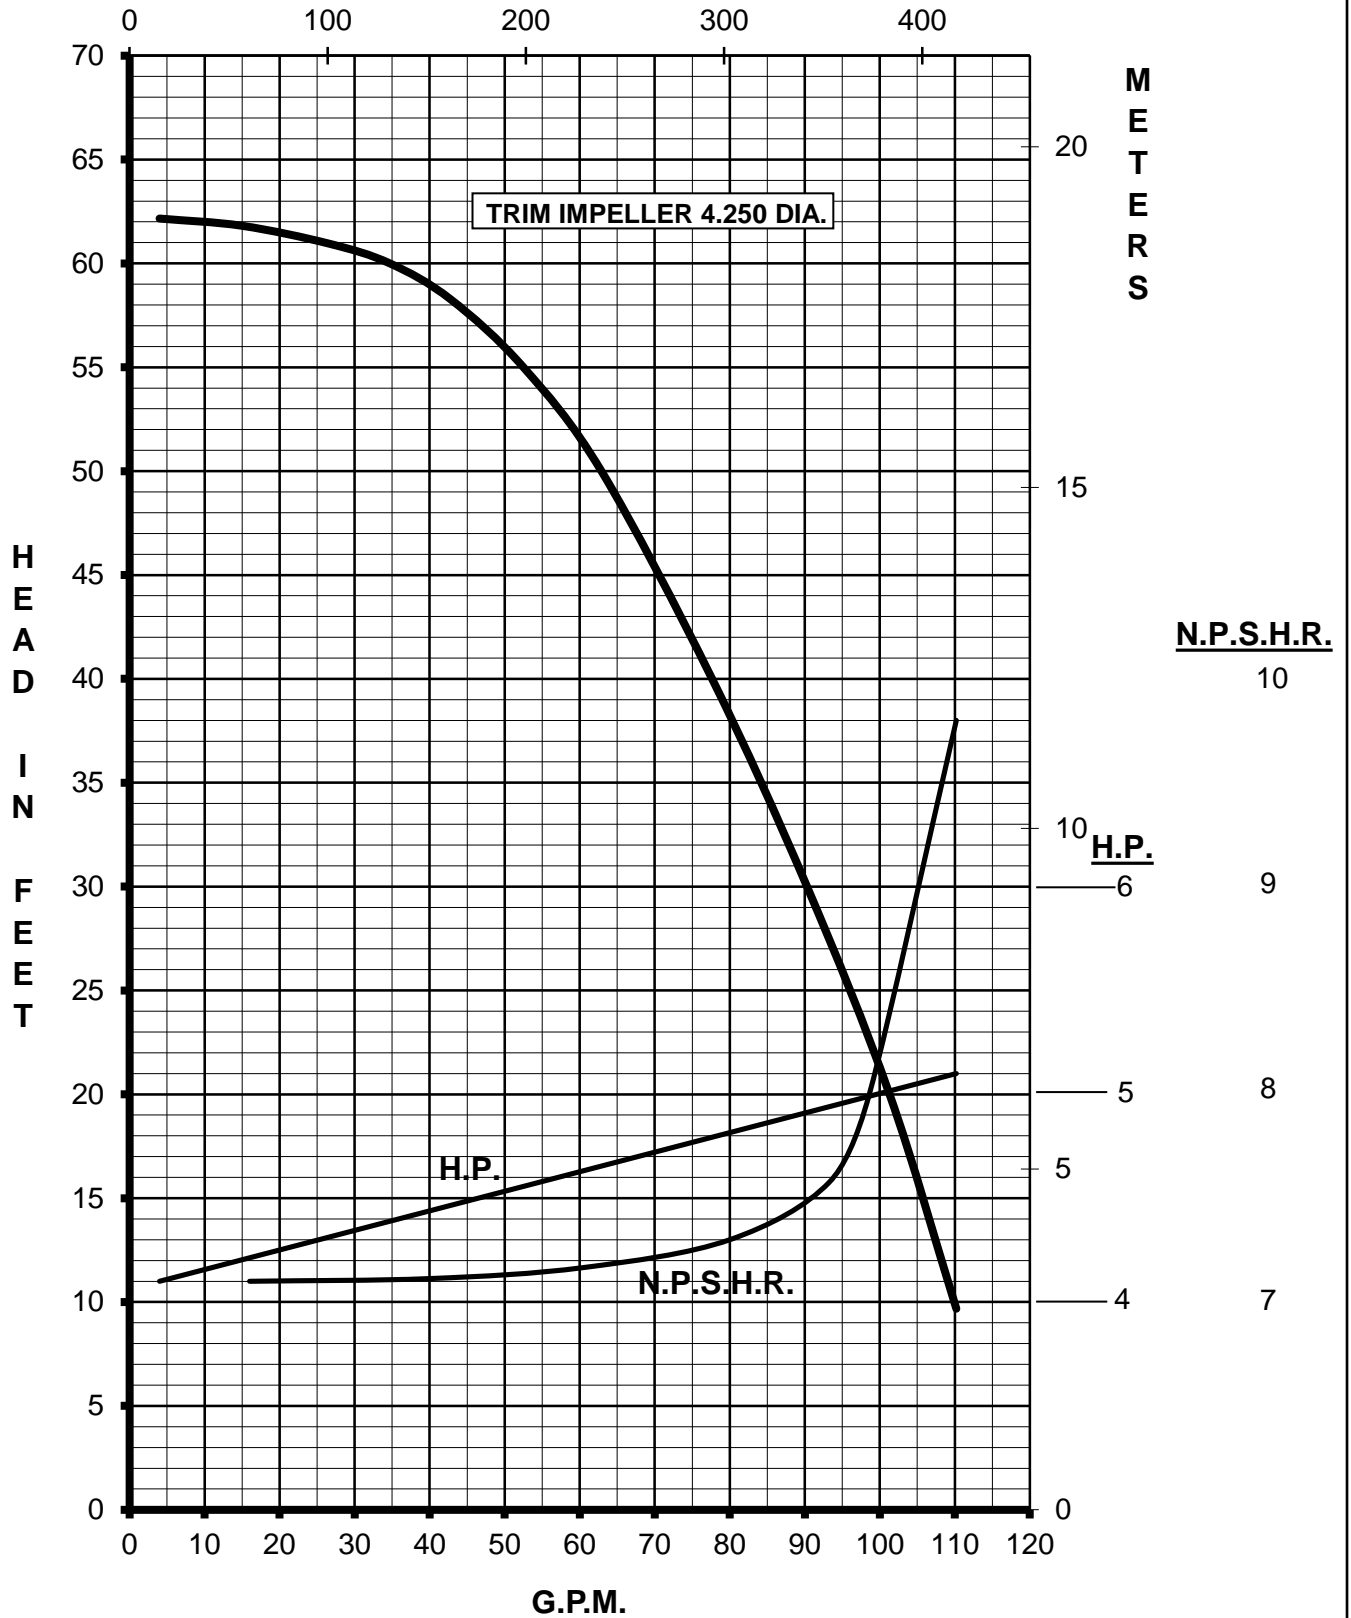

MARCH PUMPS

TE-8S-MD
TRIM IMPELLER 4.250 DIA.
3PH 60HZ
L.P.M.