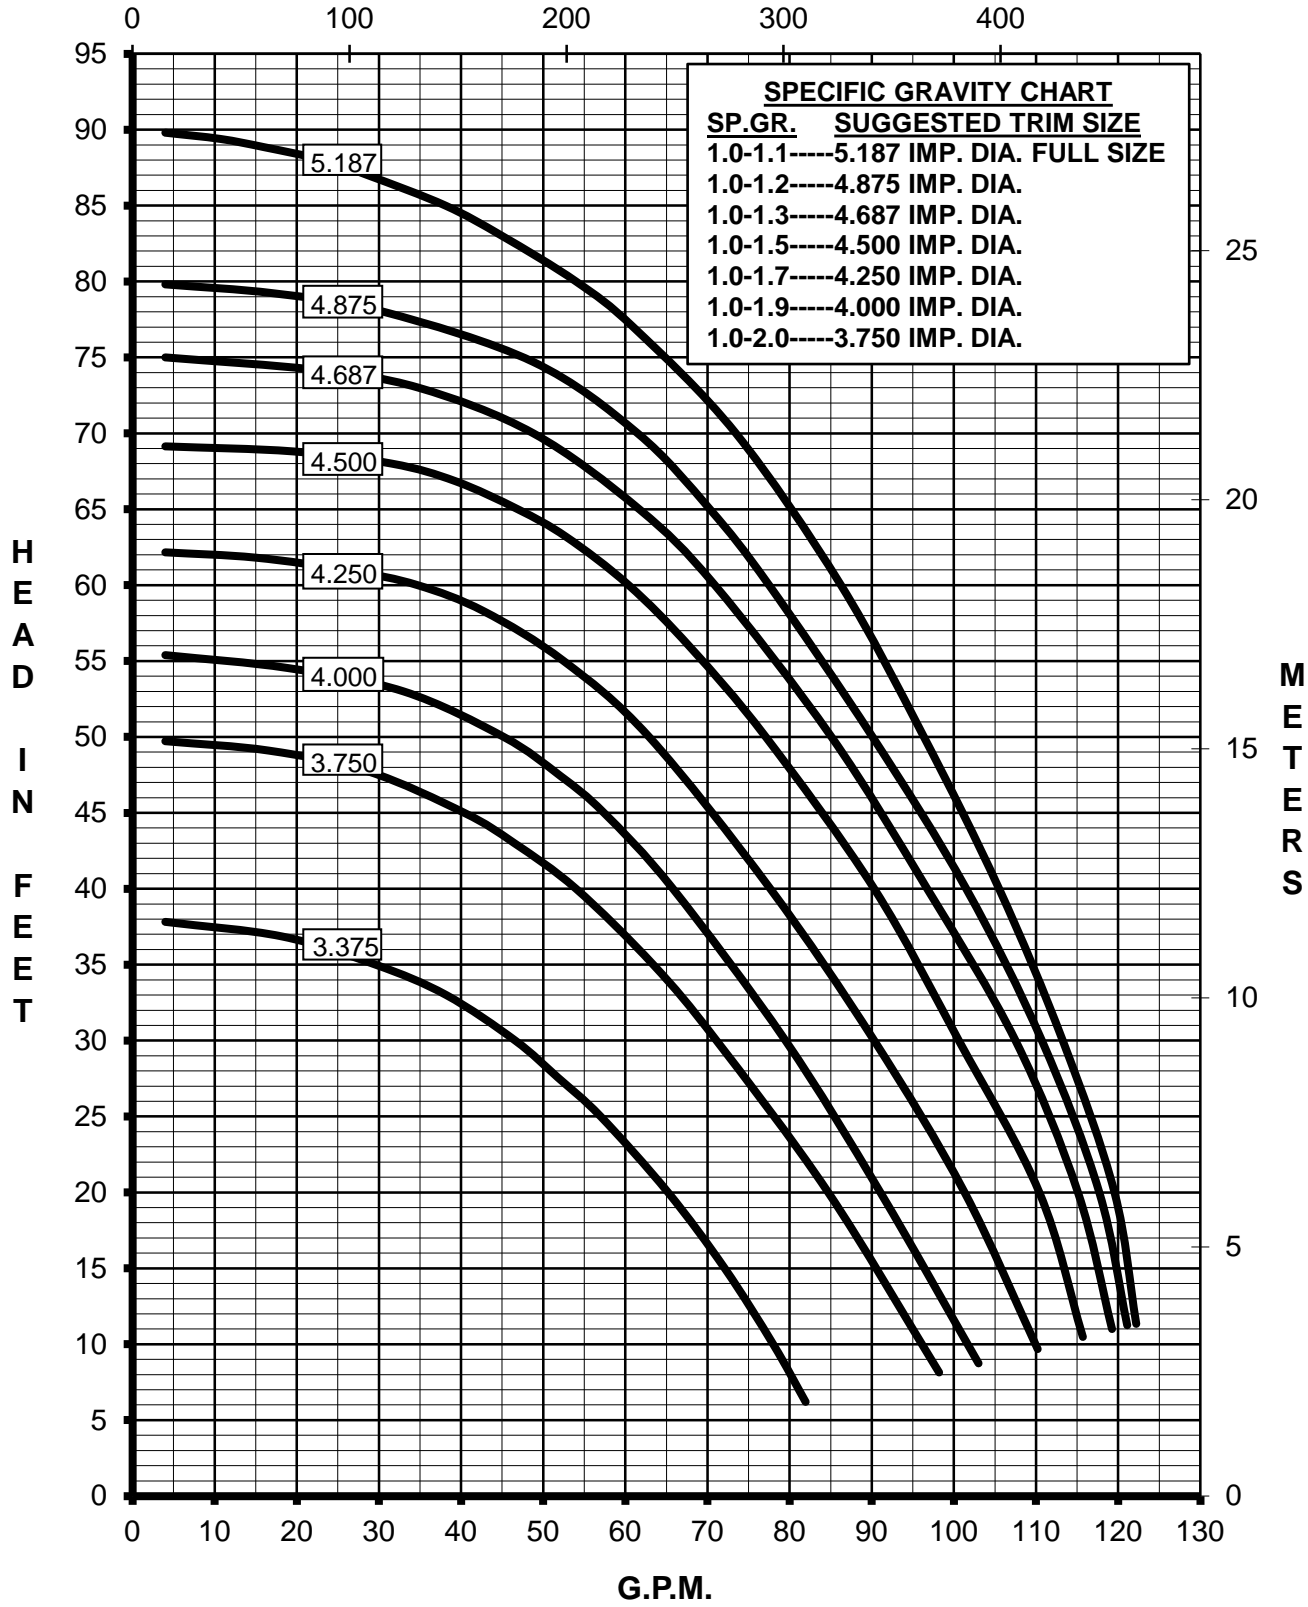

# MARCH PUMPS

**TE-8S-MD**  
FULL SIZE IMPELLER 5.187 DIA.  
3PH 60HZ  
L.P.M.

**MARCH**  
**PUMPS**

**TE-8S-MD**  
**TRIM IMPELLER 4.875 DIA.**  
**3PH 60HZ**  
**L.P.M.**

# MARCH PUMPS

**TE-8S-MD**  
**TRIM IMPELLER 4.687 DIA.**  
**3PH 60HZ**  
**L.P.M.**

# MARCH PUMPS

**TE-8S-MD**  
**TRIM IMPELLER 4.500 DIA.**  
**3PH 60HZ**  
**L.P.M.**