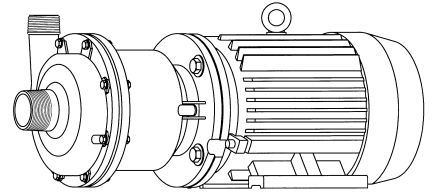

# MARCH PUMPS

**TE-8S-MD**  
FULL SIZE IMPELLER 5.187 DIA.  
3PH 60HZ  
L.P.M.

**MARCH**  
**PUMPS**

**TE-8S-MD**  
**TRIM IMPELLER 4.875 DIA.**  
**3PH 60HZ**  
**L.P.M.**

# MARCH PUMPS

**TE-8S-MD**  
**TRIM IMPELLER 4.687 DIA.**  
**3PH 60HZ**  
**L.P.M.**

# MARCH PUMPS

**TE-8S-MD**  
**TRIM IMPELLER 4.500 DIA.**  
**3PH 60HZ**  
**L.P.M.**

# MARCH PUMPS

**TE-8S-MD**  
TRIM IMPELLER 4.250 DIA.  
3PH 60HZ  
L.P.M.