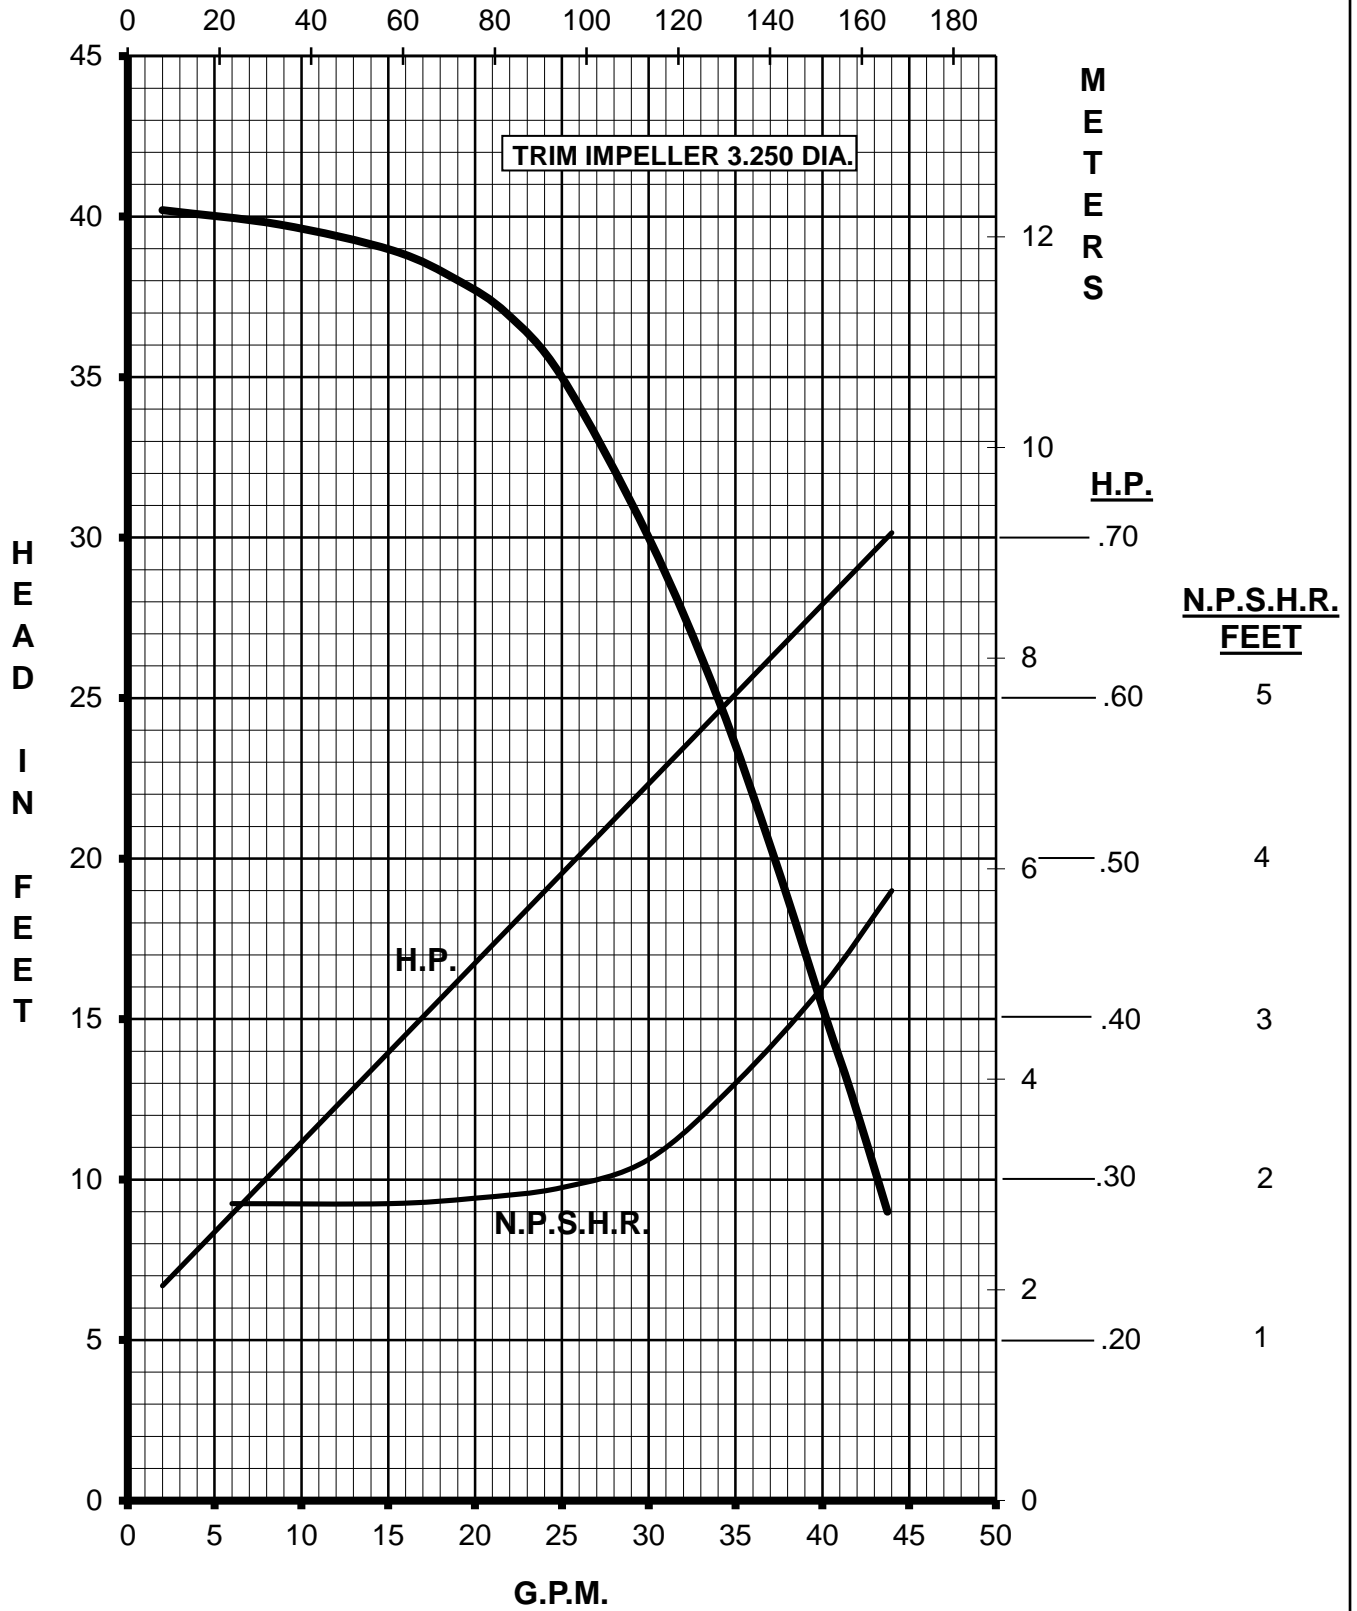

MARCH PUMPS

TE-7R-MD, TE-7K-MD
TRIM IMPELLER 3.250 DIA.
1PH, 3PH 60HZ
L.P.M.