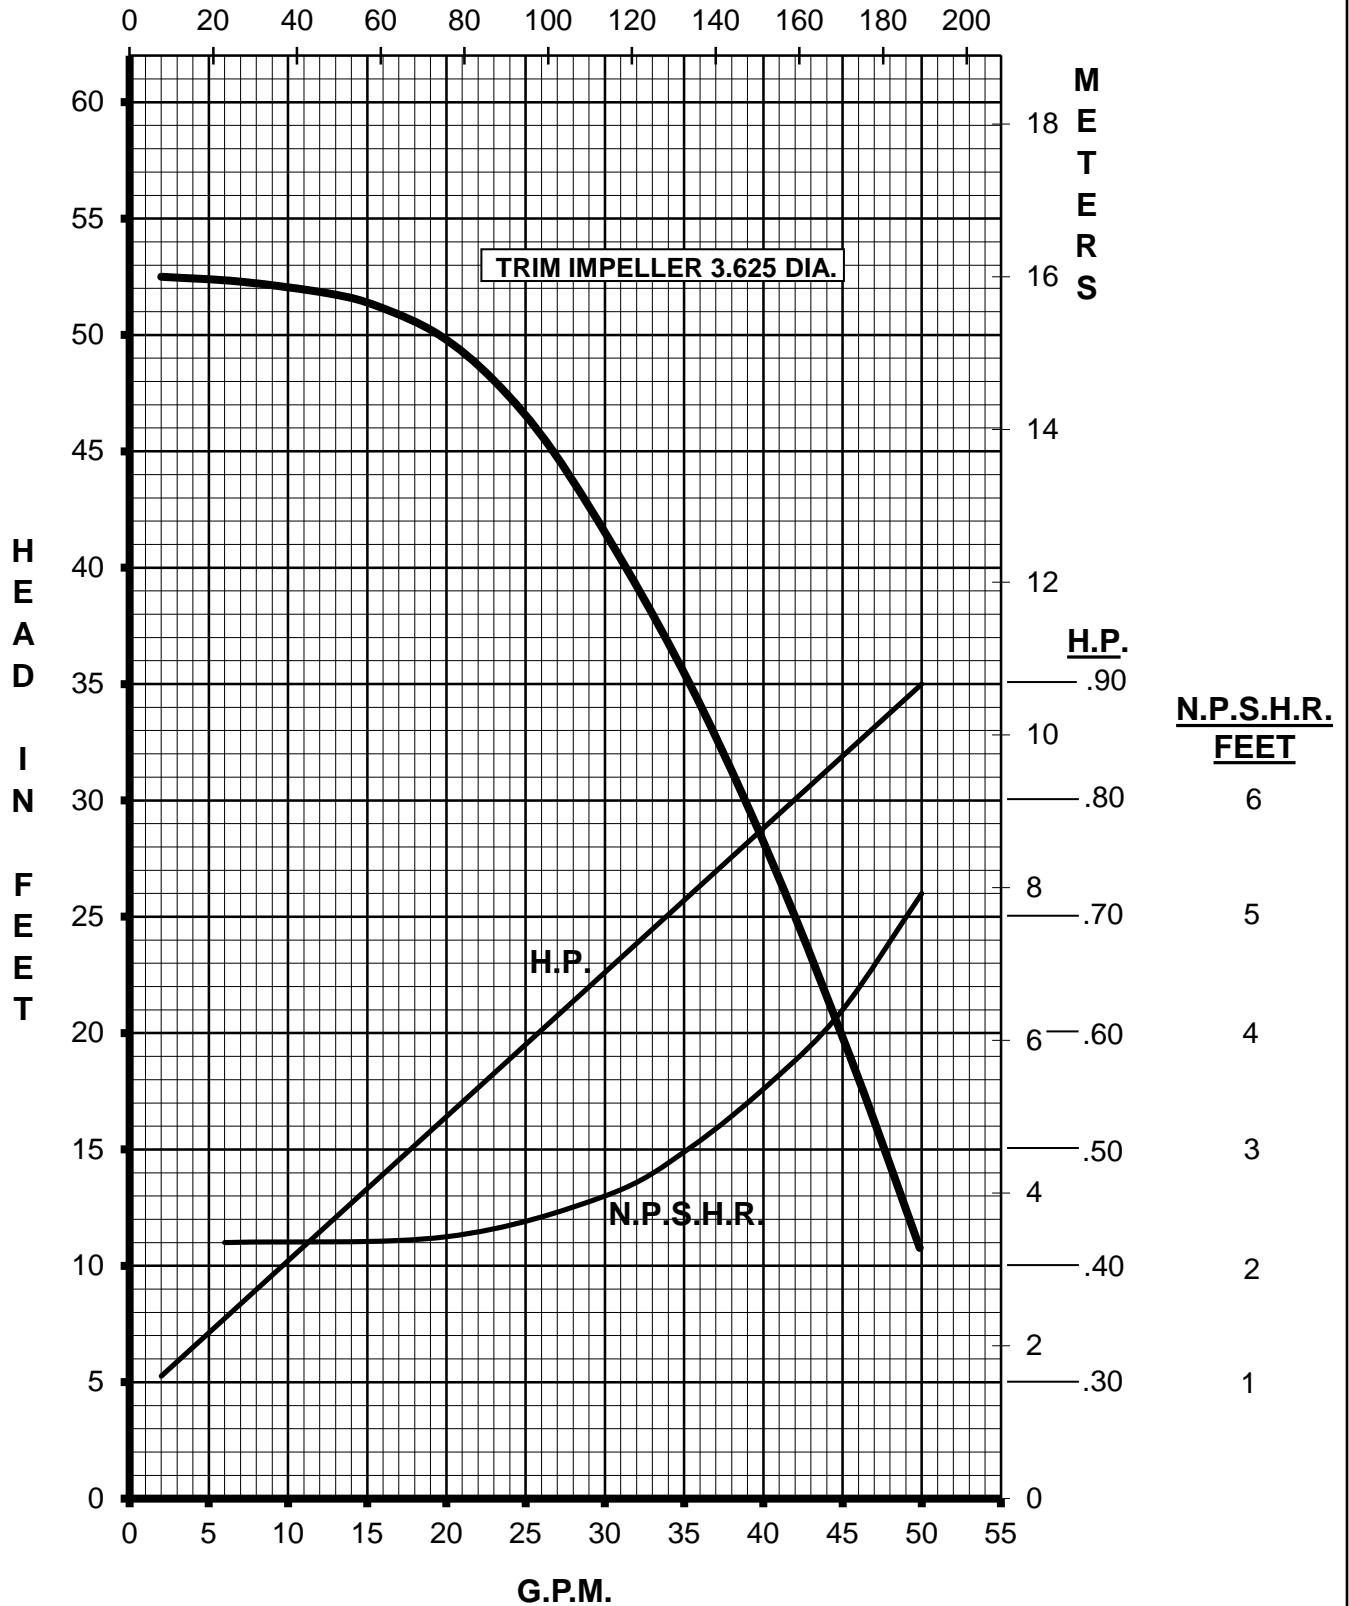

MARCH PUMPS

TE-7R-MD, TE-7K-MD
TRIM IMPELLER 3.625 DIA.
1PH, 3PH 60HZ
L.P.M.