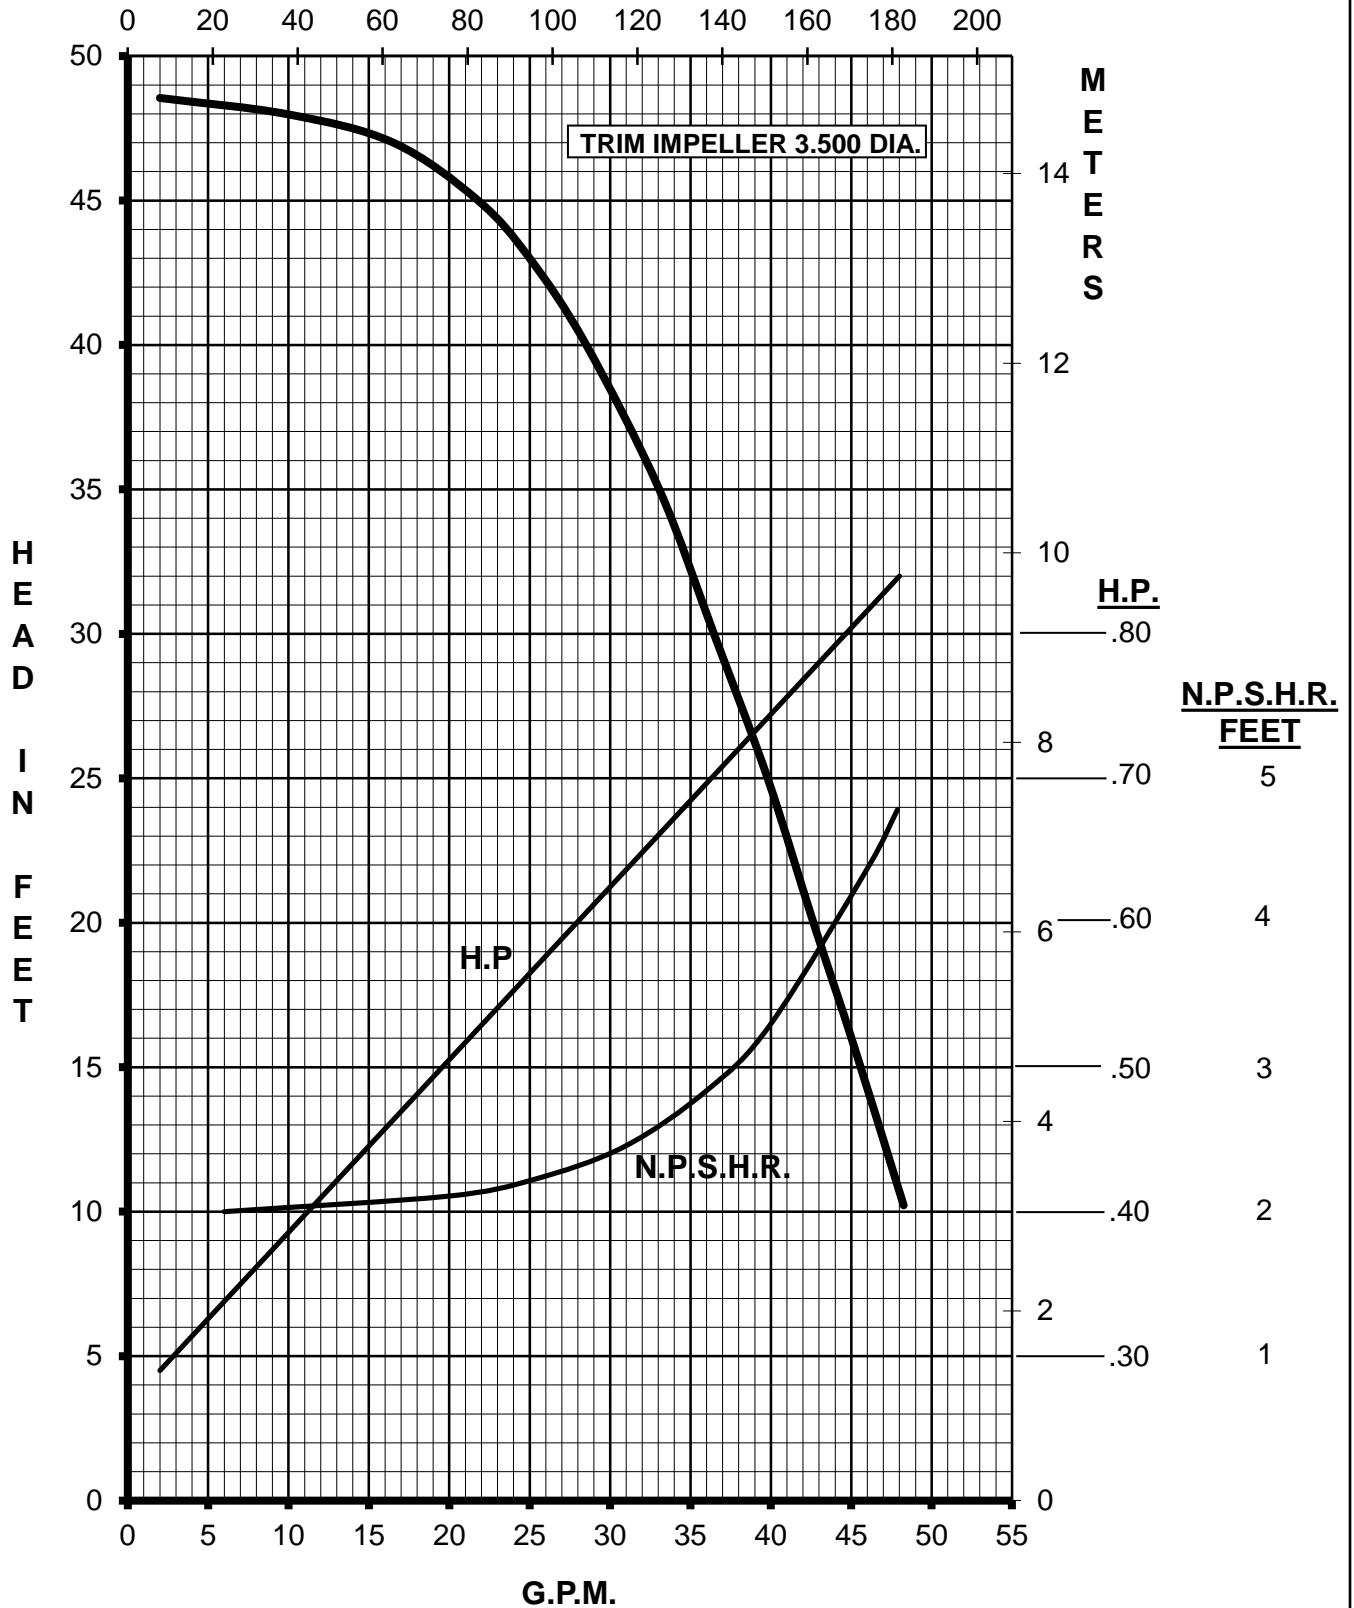

MARCH PUMPS

TE-7R-MD, TE-7K-MD
TRIM IMPELLER 3.500 DIA.
1PH, 3PH 60HZ
L.P.M.