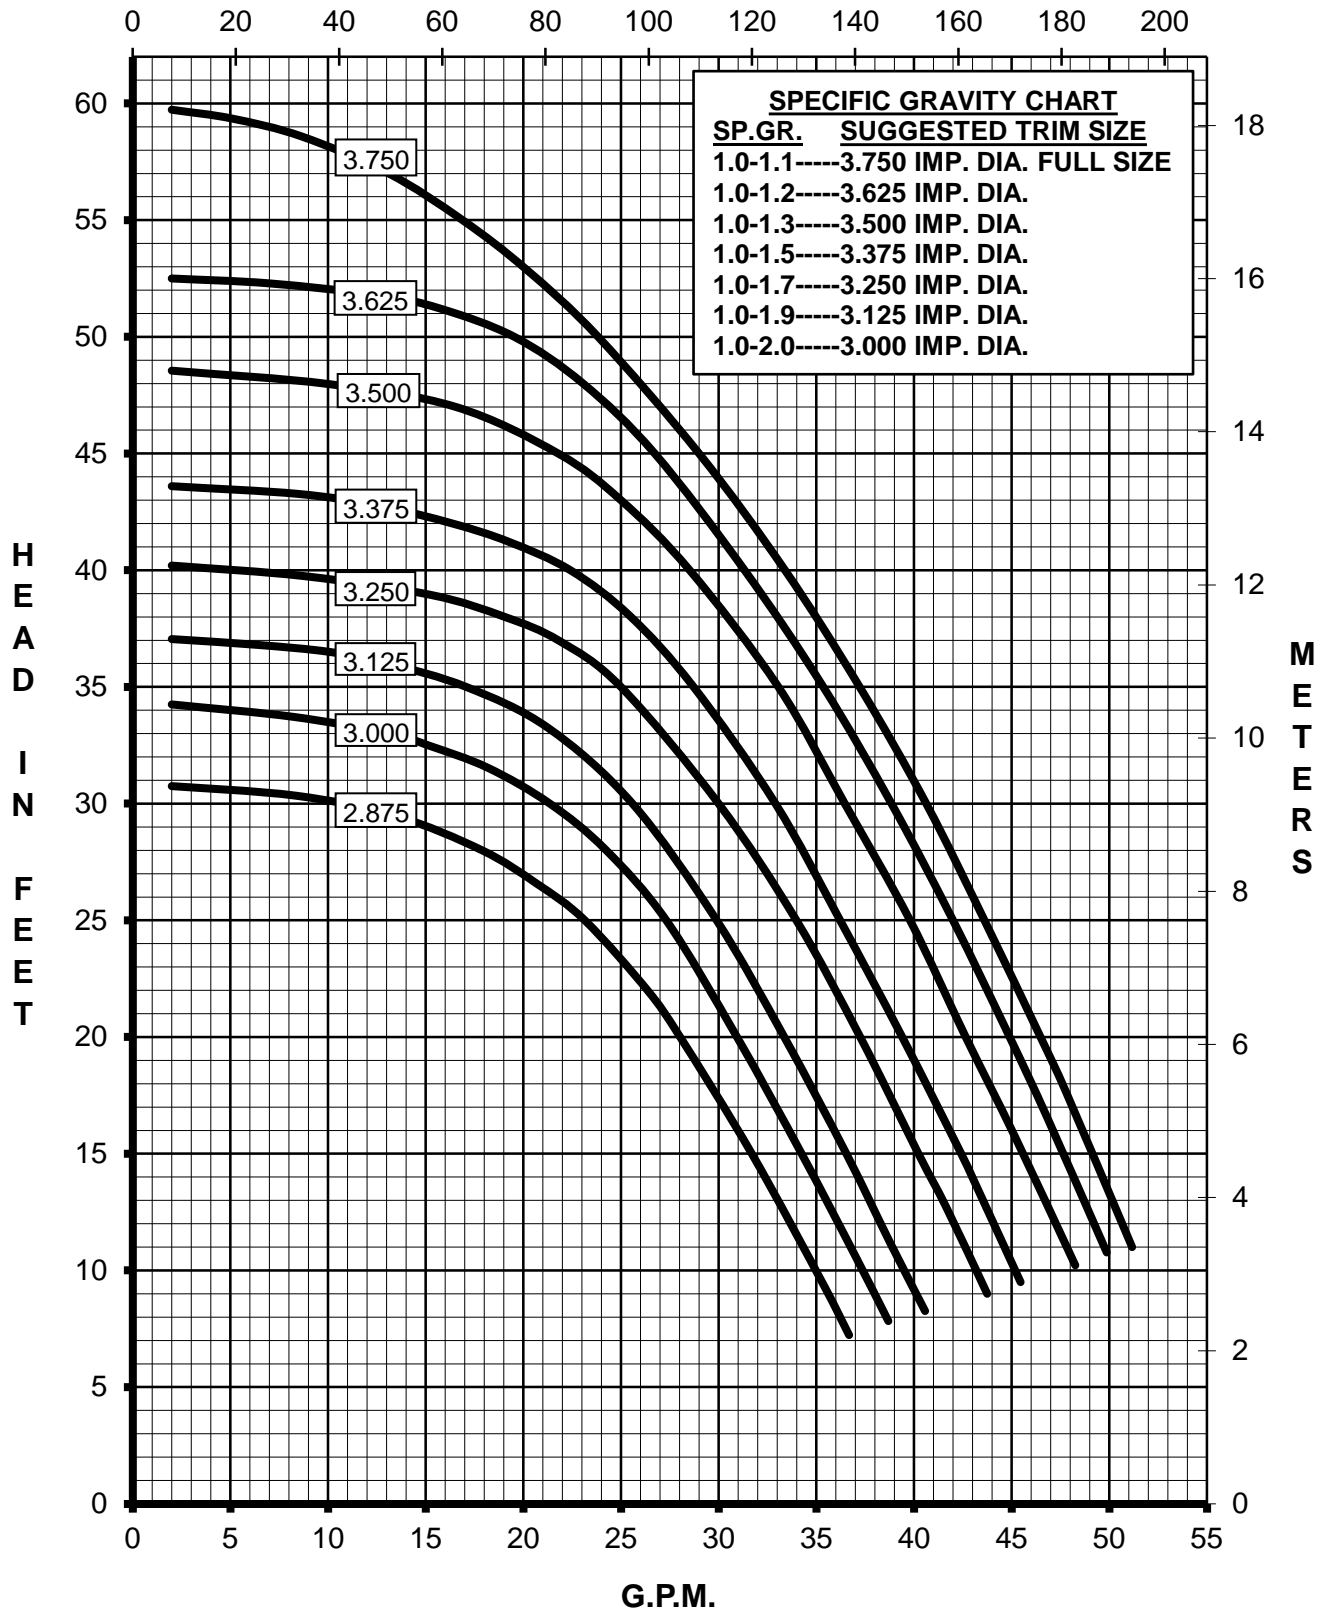

MARCH PUMPS

TE-7R-MD, TE-7K-MD
1PH, 3PH 60HZ

L.P.M.