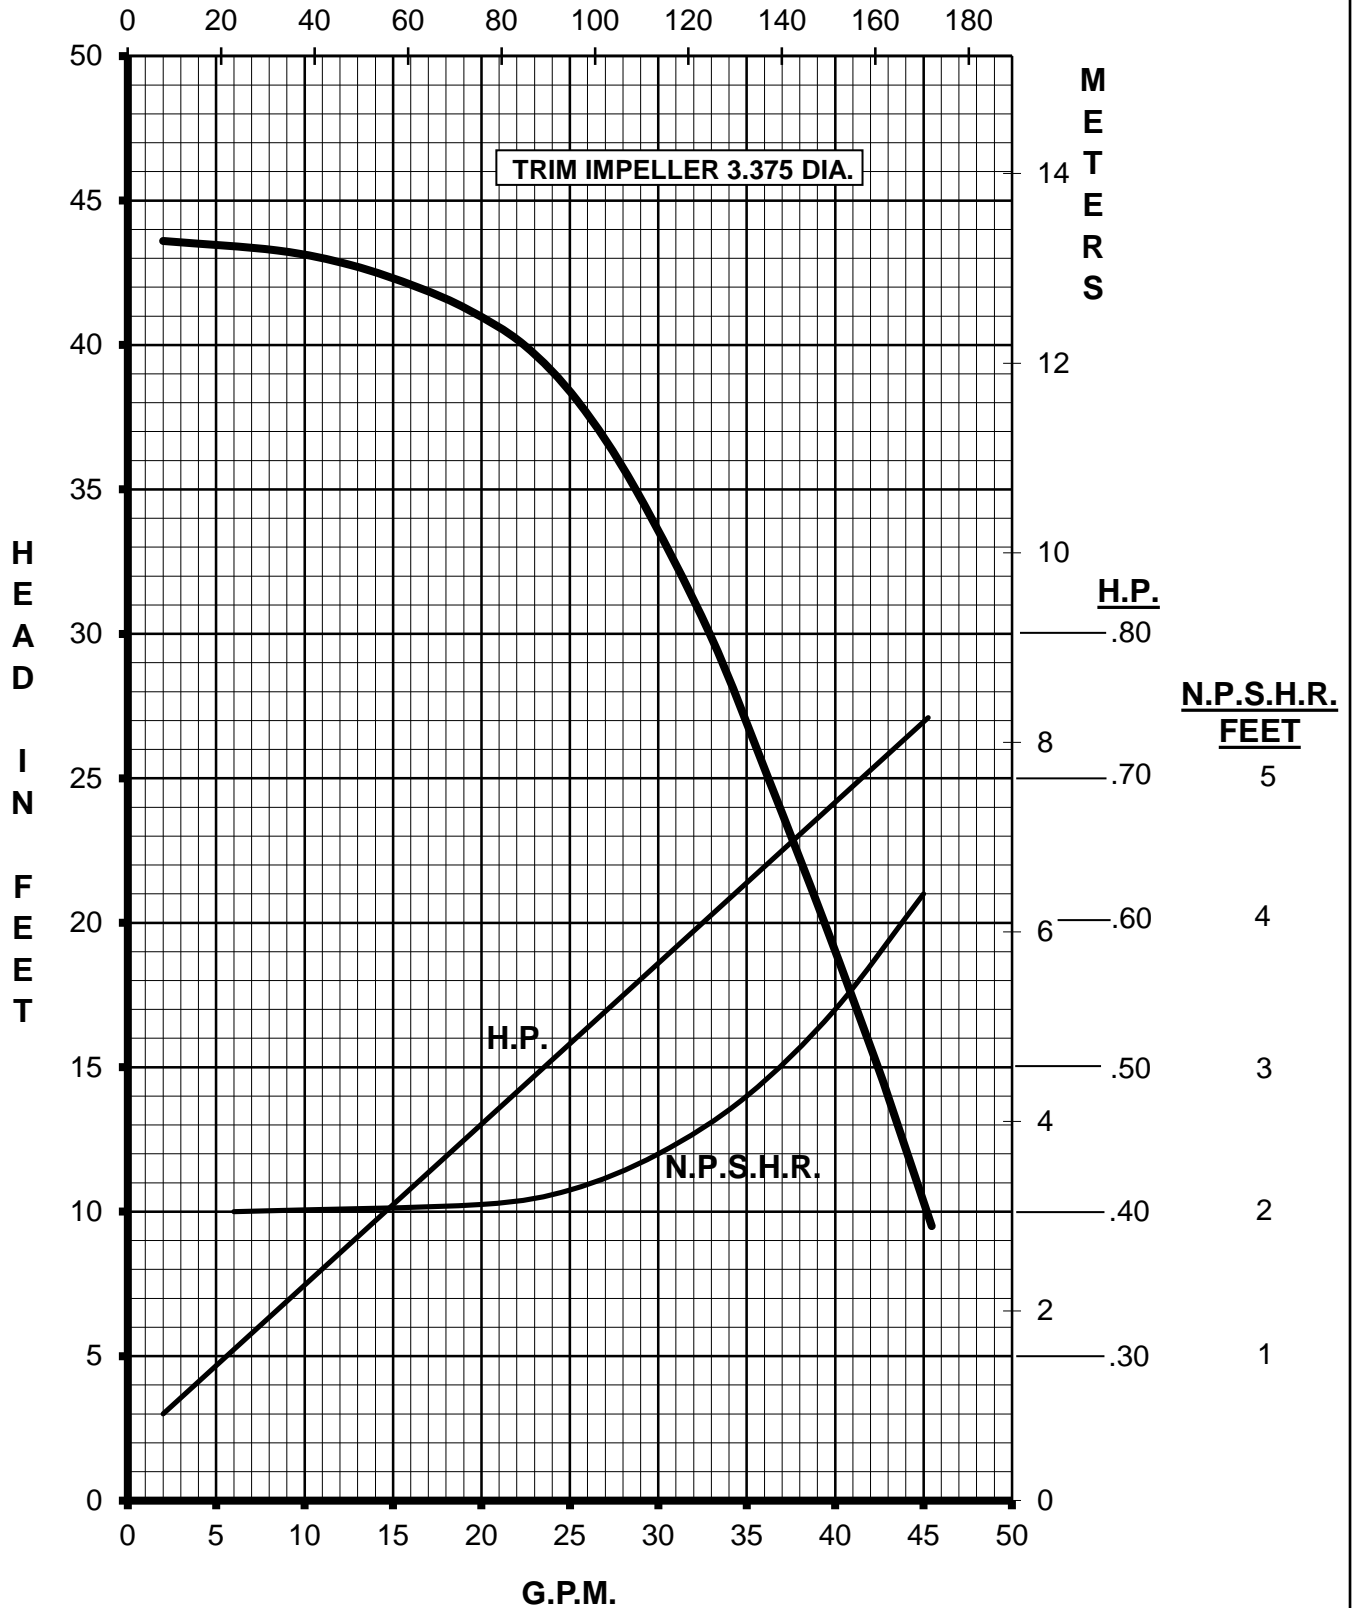

MARCH PUMPS

TE-7R-MD, TE-7K-MD
TRIM IMPELLER 3.375 DIA.
1PH, 3PH 60HZ
L.P.M.