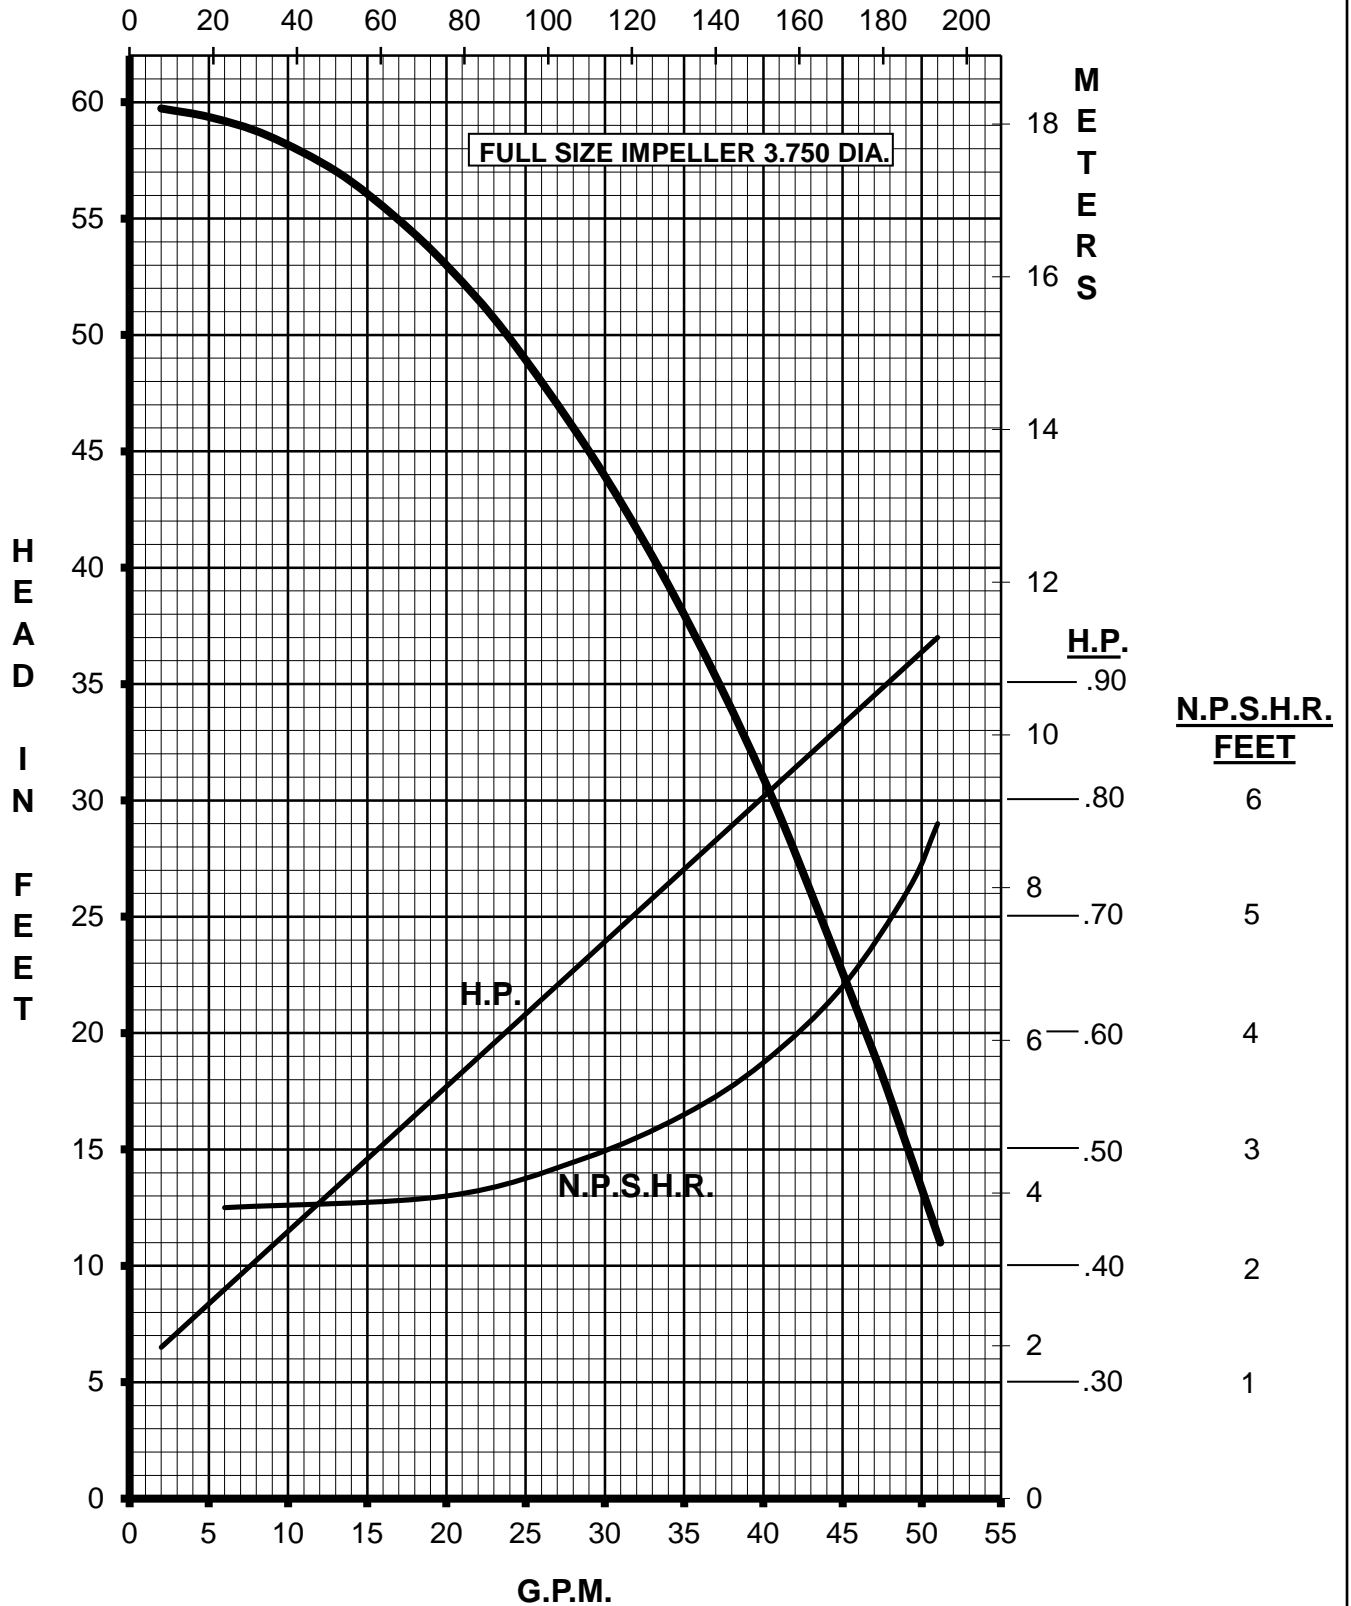

MARCH PUMPS

TE-7R-MD, TE-7K-MD
FULL SIZE IMPELLER 3.750 DIA.
1PH, 3PH 60HZ

L.P.M.