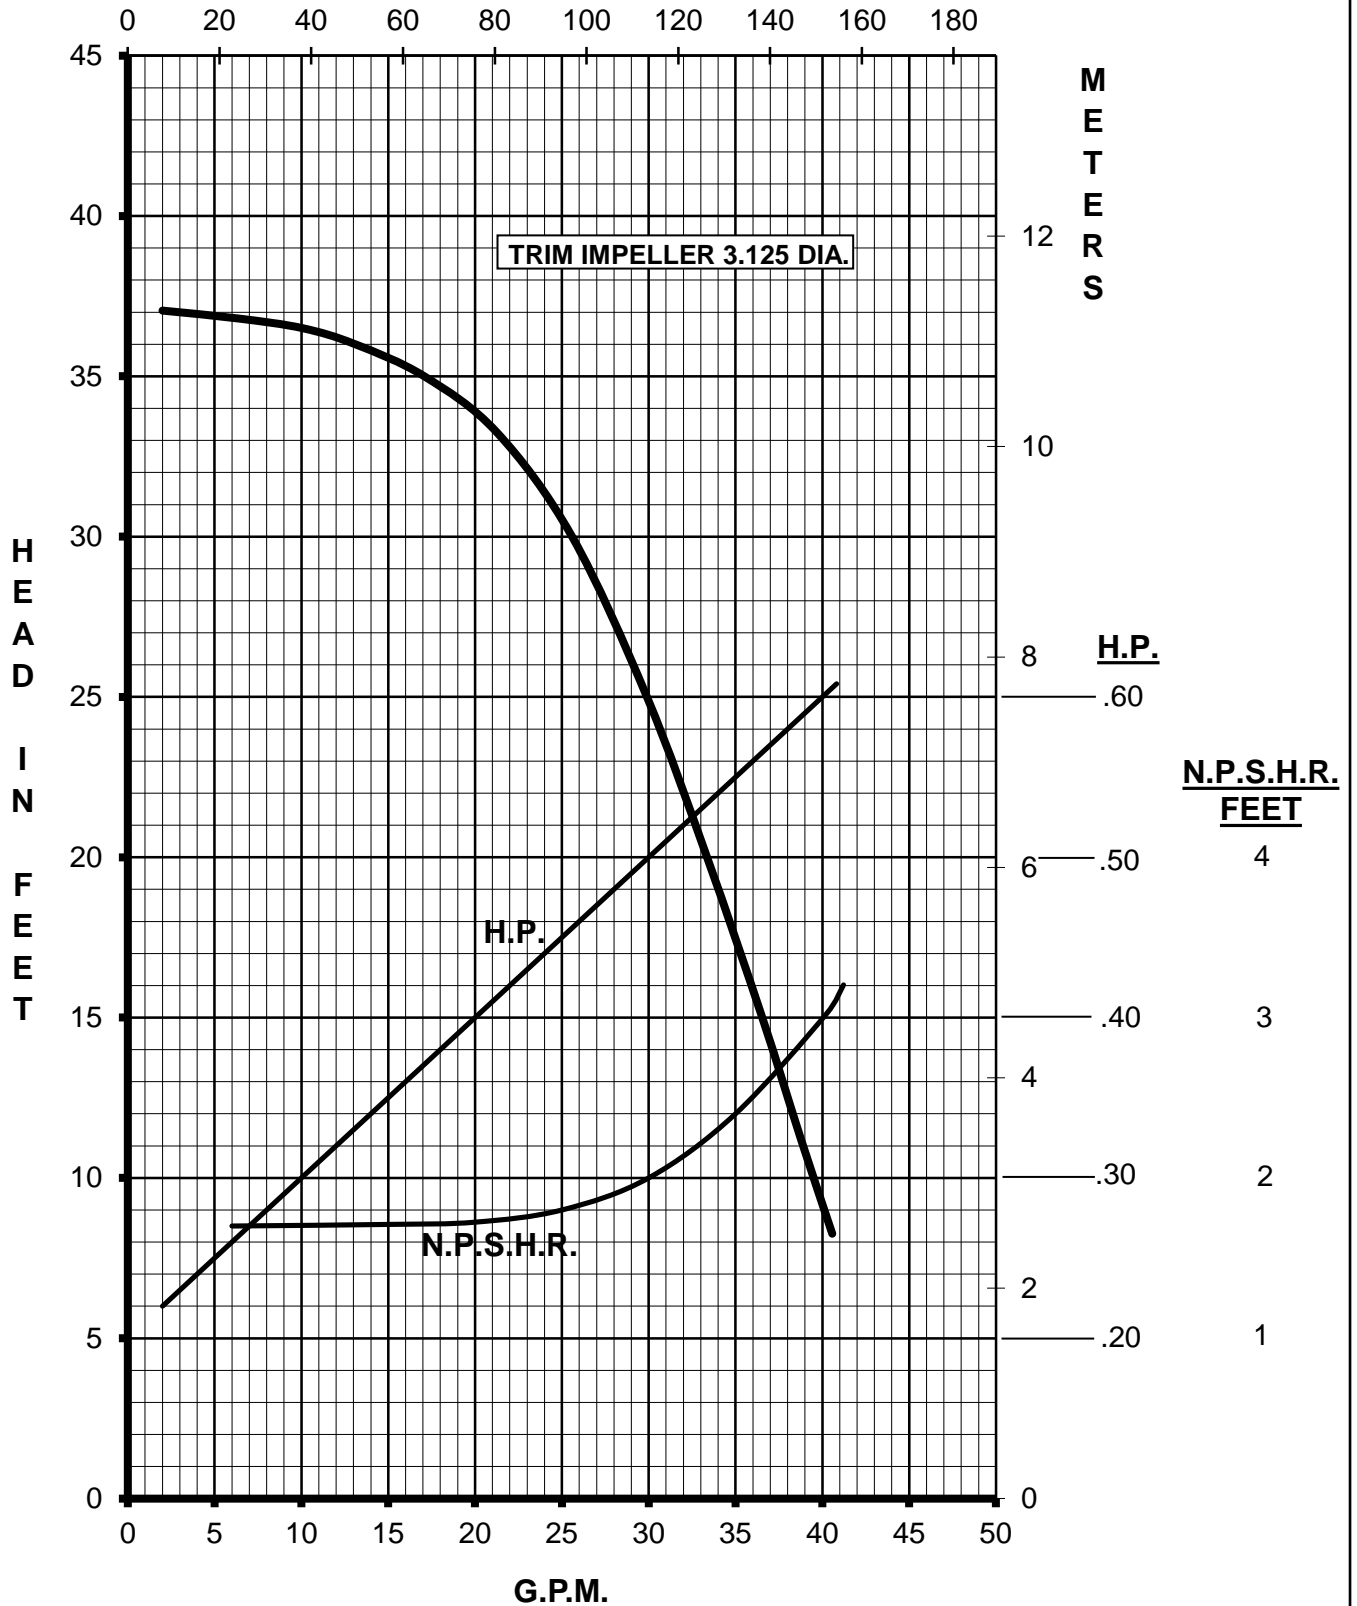

MARCH PUMPS

TE-7R-MD, TE-7K-MD
TRIM IMPELLER 3.125 DIA.
1PH, 3PH 60HZ
L.P.M.