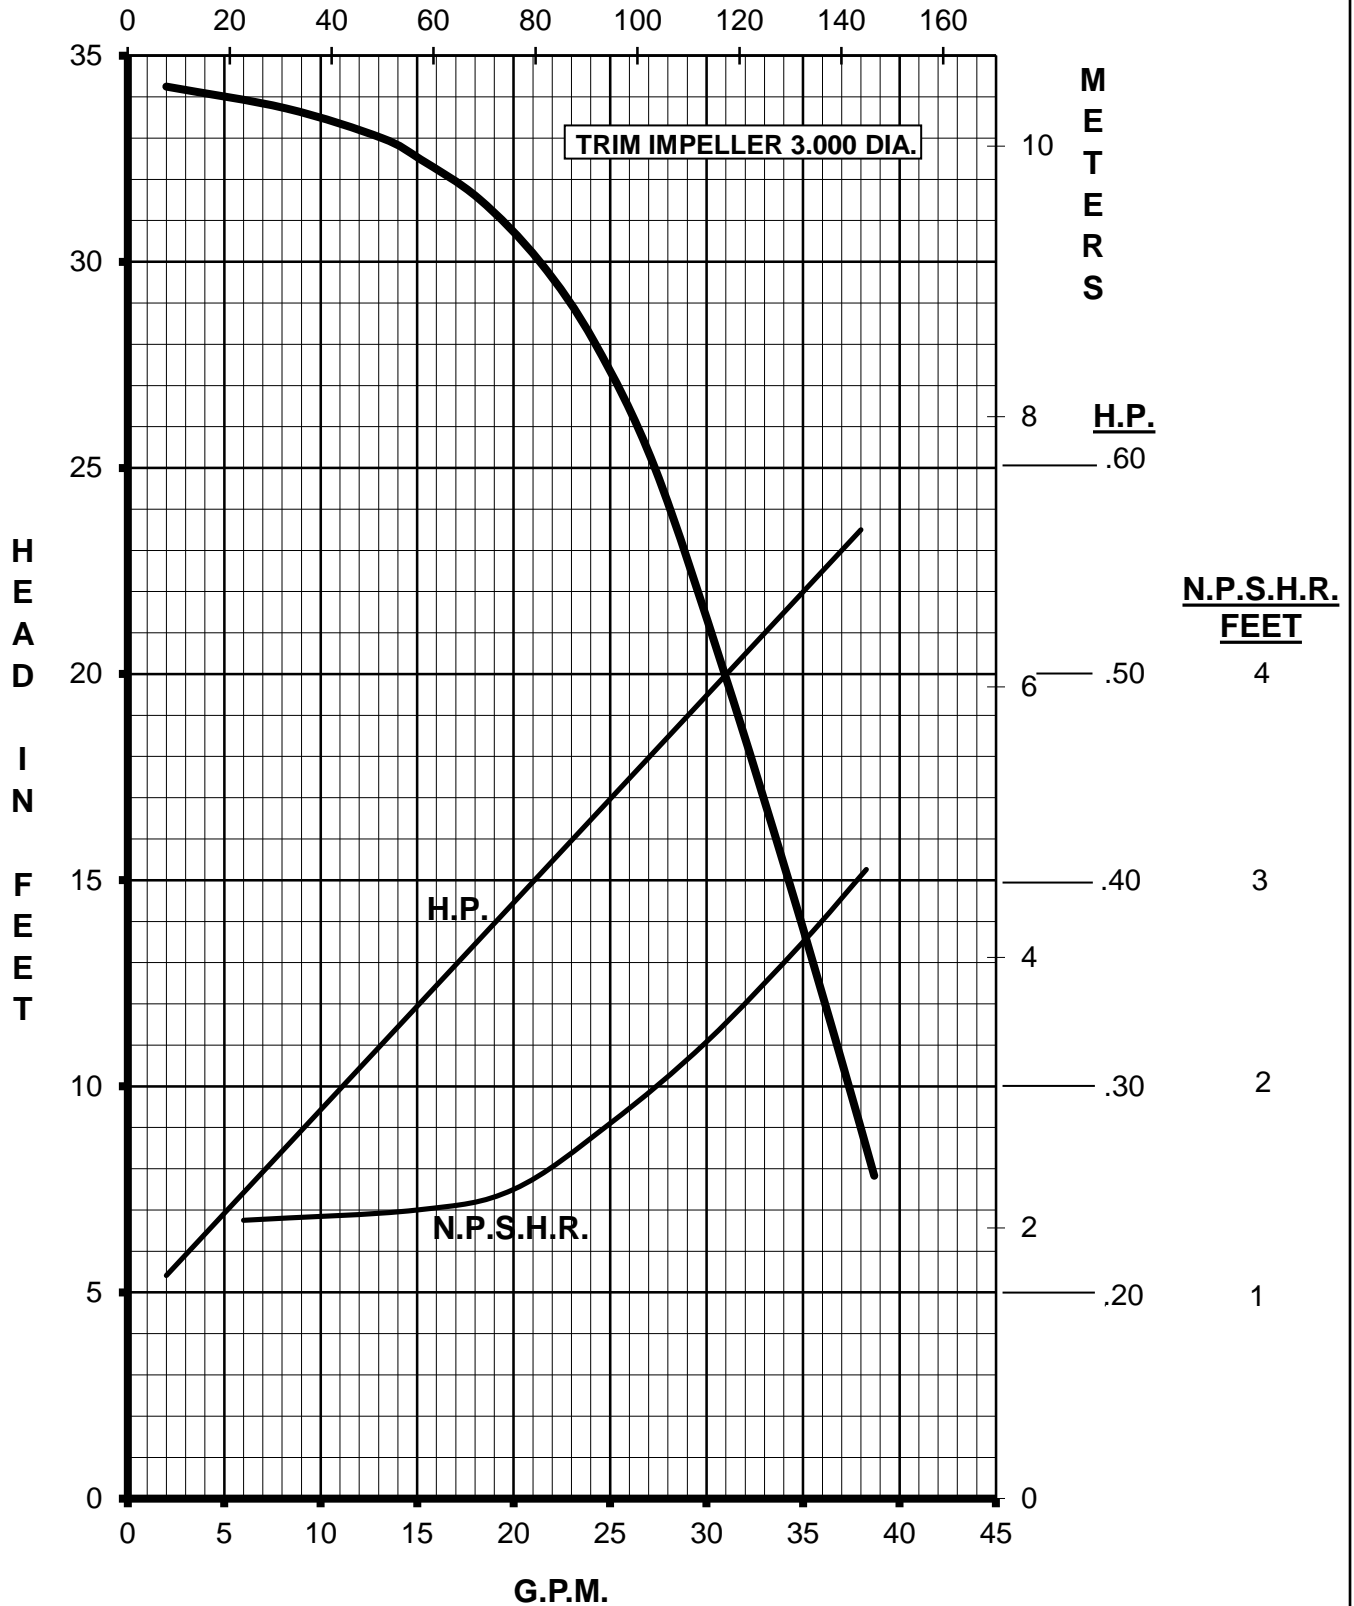

MARCH PUMPS

TE-7R-MD, TE-7K-MD
TRIM IMPELLER 3.000 DIA.
1PH, 3PH 60HZ

L.P.M.