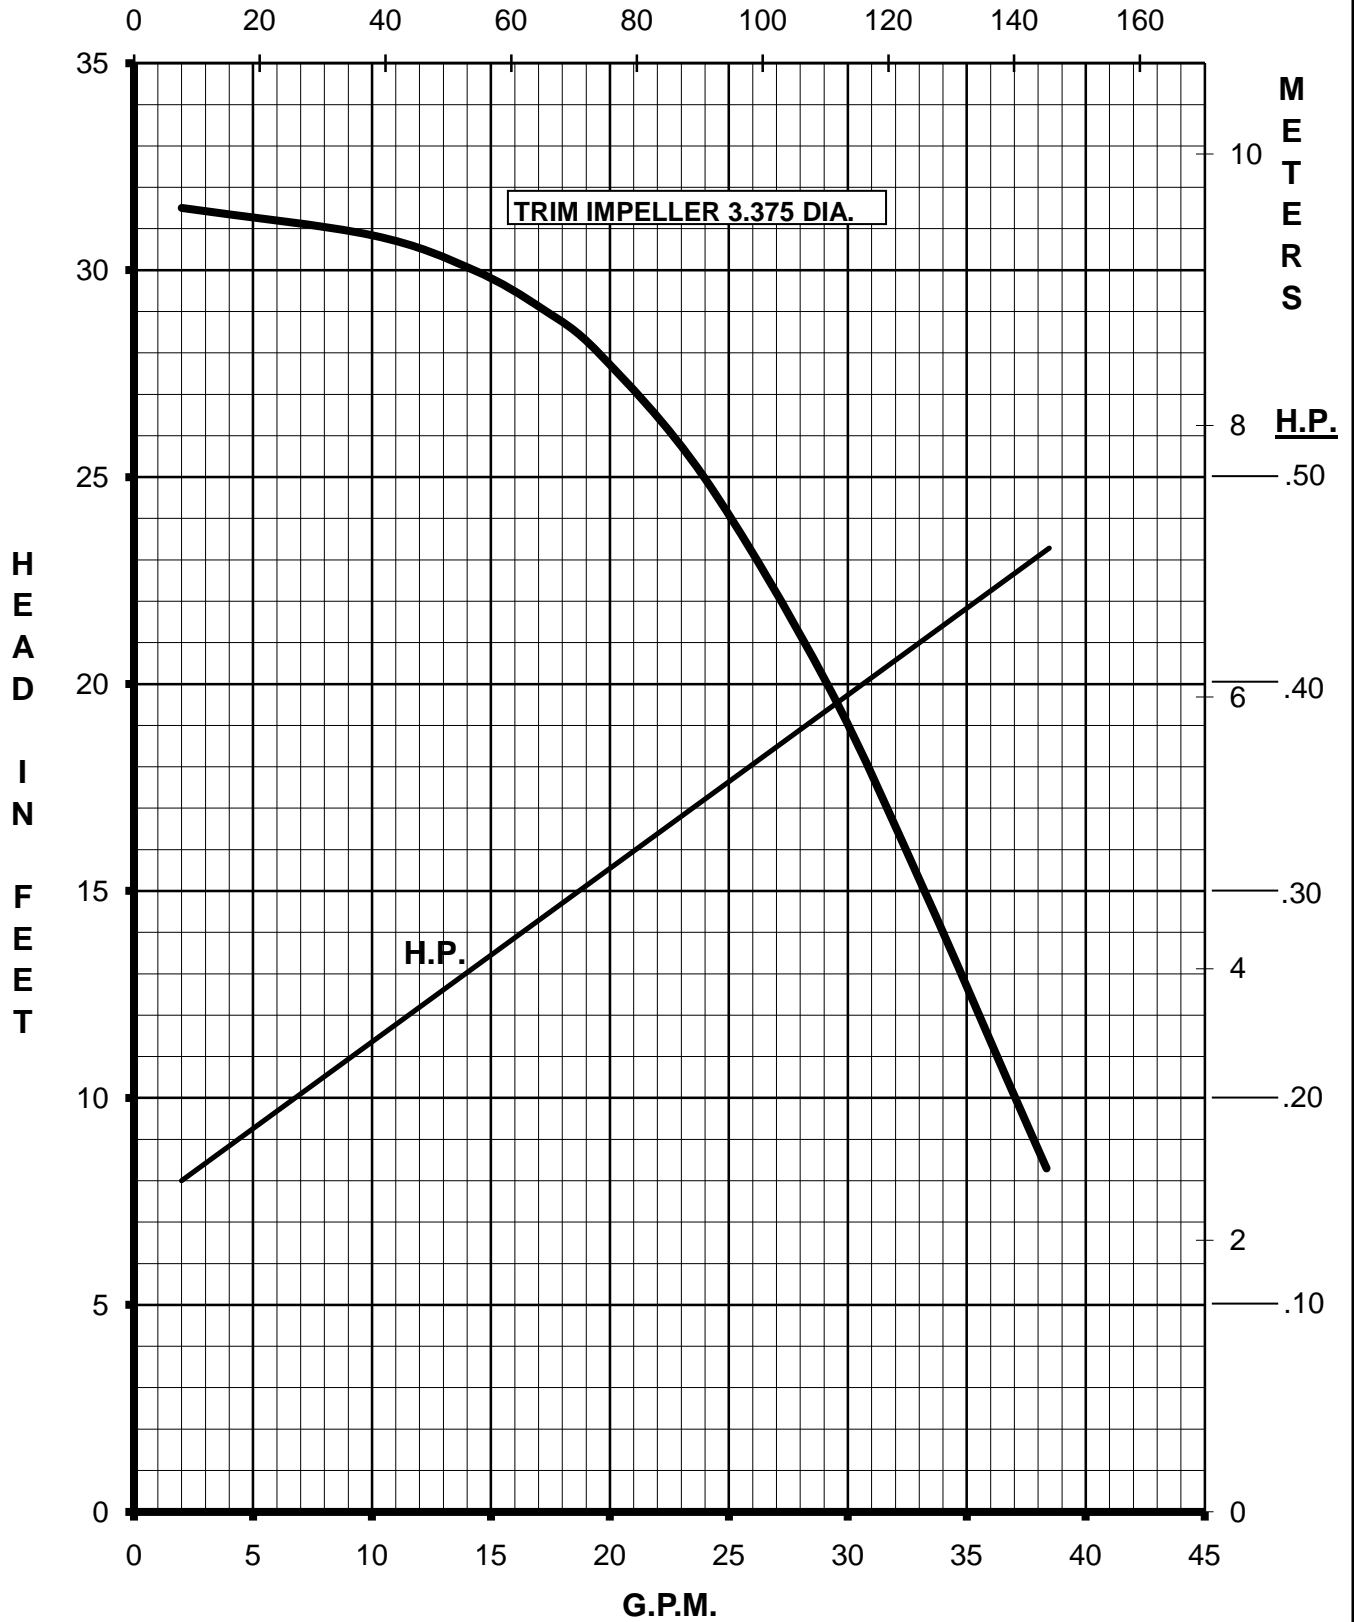

MARCH PUMPS

TE-7R-MD, TE-7K-MD 1PH, 3PH 50HZ

MARCH PUMPS

TE-7R-MD, TE-7K-MD
FULL SIZE IMPELLER 3.750 DIA.
1PH, 3PH 50HZ
L.P.M.

MARCH PUMPS

TE-7R-MD, TE-7K-MD
TRIM IMPELLER 3.625 DIA.
1PH, 3PH 50HZ
L.P.M.

MARCH PUMPS

TE-7R-MD, TE-7K-MD
TRIM IMPELLER 3.500 DIA.
1PH, 3PH 50HZ
L.P.M.

MARCH PUMPS

TE-7R-MD, TE-7K-MD
TRIM IMPELLER 3.375 DIA.
1PH, 3PH 50HZ

L.P.M.

MARCH PUMPS

TE-7R-MD, TE-7K-MD
TRIM IMPELLER 3.250 DIA.
1PH, 3PH 50HZ

TE-7R-MD, TE-7K-MD
TRIM IMPELLER 2.875 DIA.
1PH, 3PH 50HZ

L.P.M.