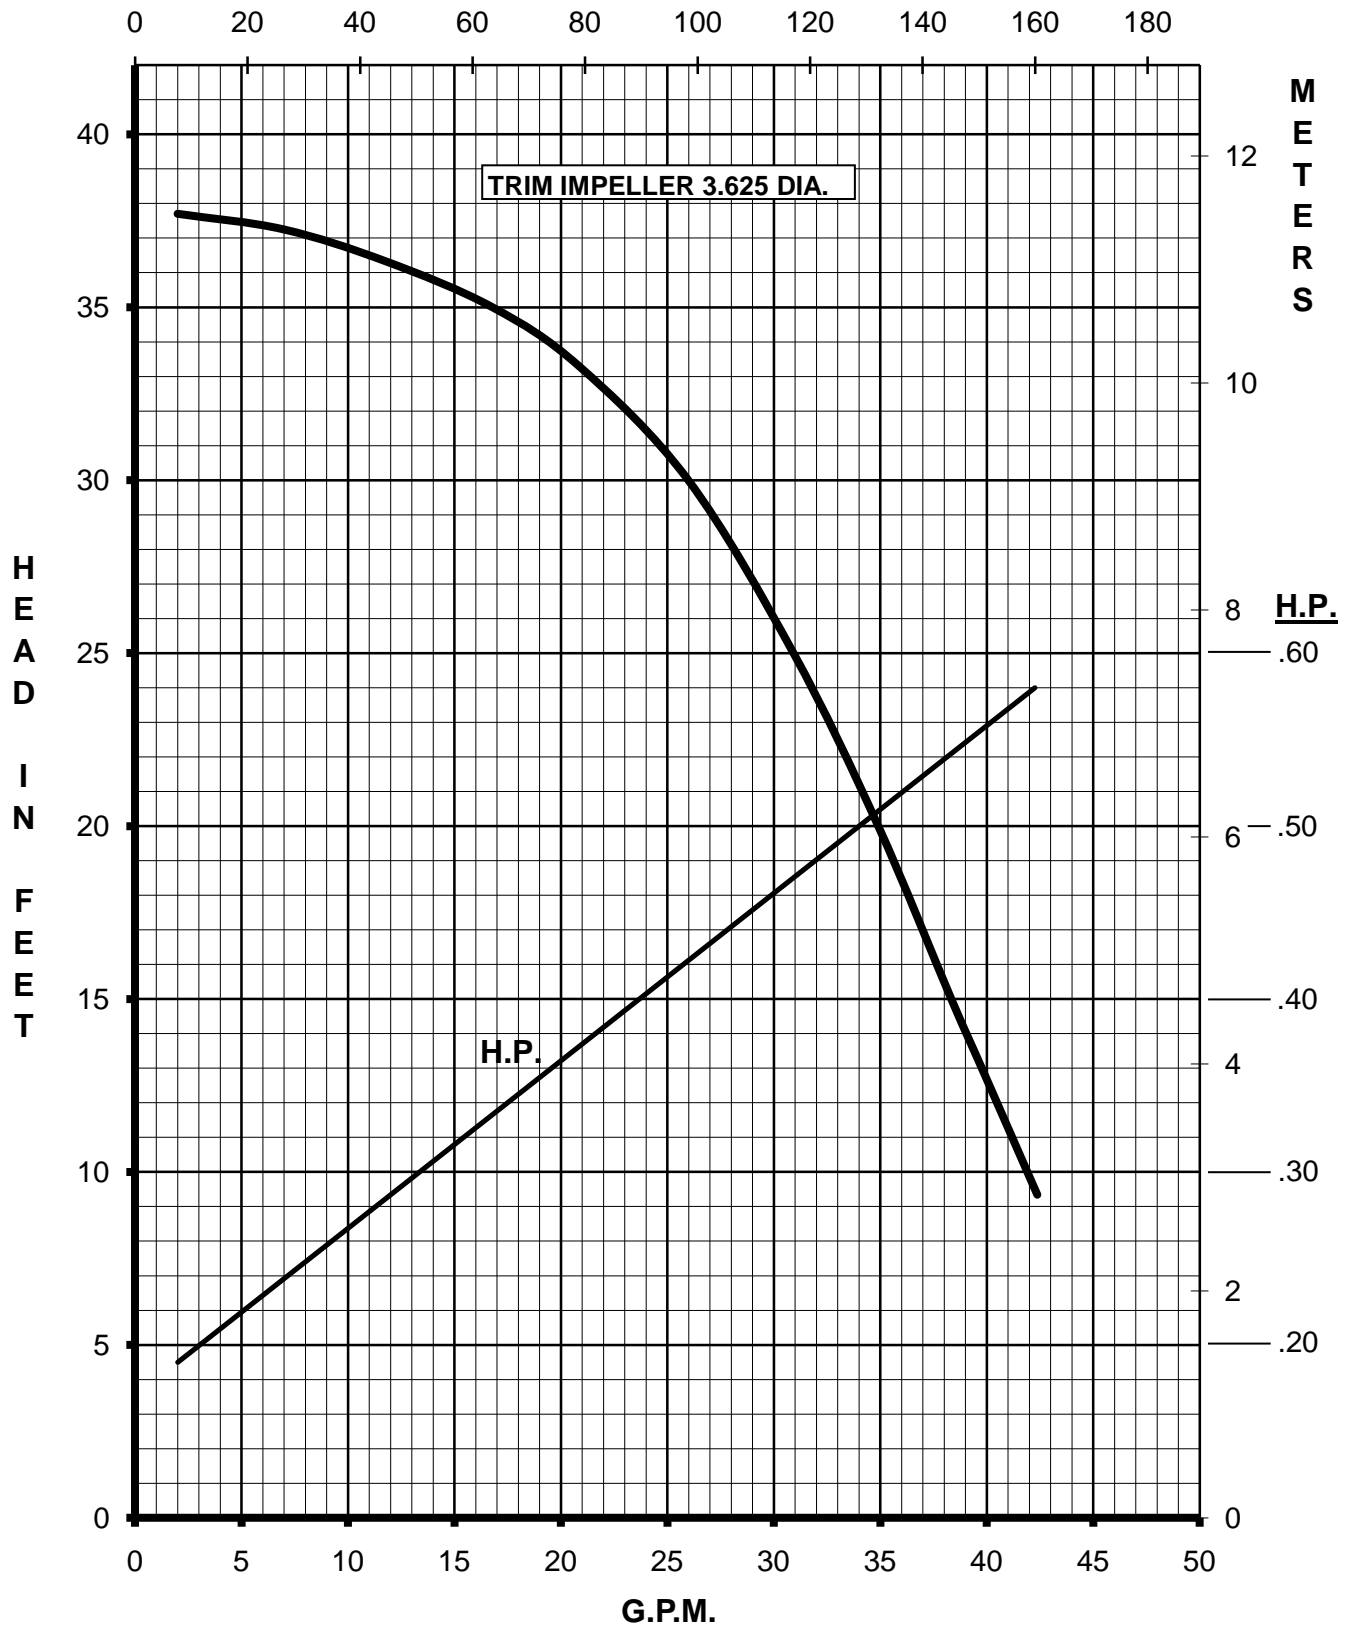

MARCH PUMPS

TE-7R-MD, TE-7K-MD 1PH, 3PH 50HZ

MARCH PUMPS

TE-7R-MD, TE-7K-MD
FULL SIZE IMPELLER 3.750 DIA.
1PH, 3PH 50HZ
L.P.M.

MARCH PUMPS

TE-7R-MD, TE-7K-MD
TRIM IMPELLER 3.625 DIA.
1PH, 3PH 50HZ
L.P.M.

MARCH PUMPS

TE-7R-MD, TE-7K-MD
TRIM IMPELLER 3.500 DIA.
1PH, 3PH 50HZ
L.P.M.

MARCH PUMPS

TE-7R-MD, TE-7K-MD
TRIM IMPELLER 3.375 DIA.
1PH, 3PH 50HZ

L.P.M.

MARCH PUMPS

TE-7R-MD, TE-7K-MD
TRIM IMPELLER 3.250 DIA.
1PH, 3PH 50HZ

L.P.M.

MARCH PUMPS

TE-7R-MD, TE-7K-MD
TRIM IMPELLER 3.125 DIA.
1PH, 3PH 50HZ

L.P.M.

MARCH PUMPS

TE-7R-MD, TE-7K-MD
TRIM IMPELLER 3.000 DIA.
1PH, 3PH 50HZ

L.P.M.

MARCH PUMPS

TE-7R-MD, TE-7K-MD
TRIM IMPELLER 2.875 DIA.
1PH, 3PH 50HZ

L.P.M.