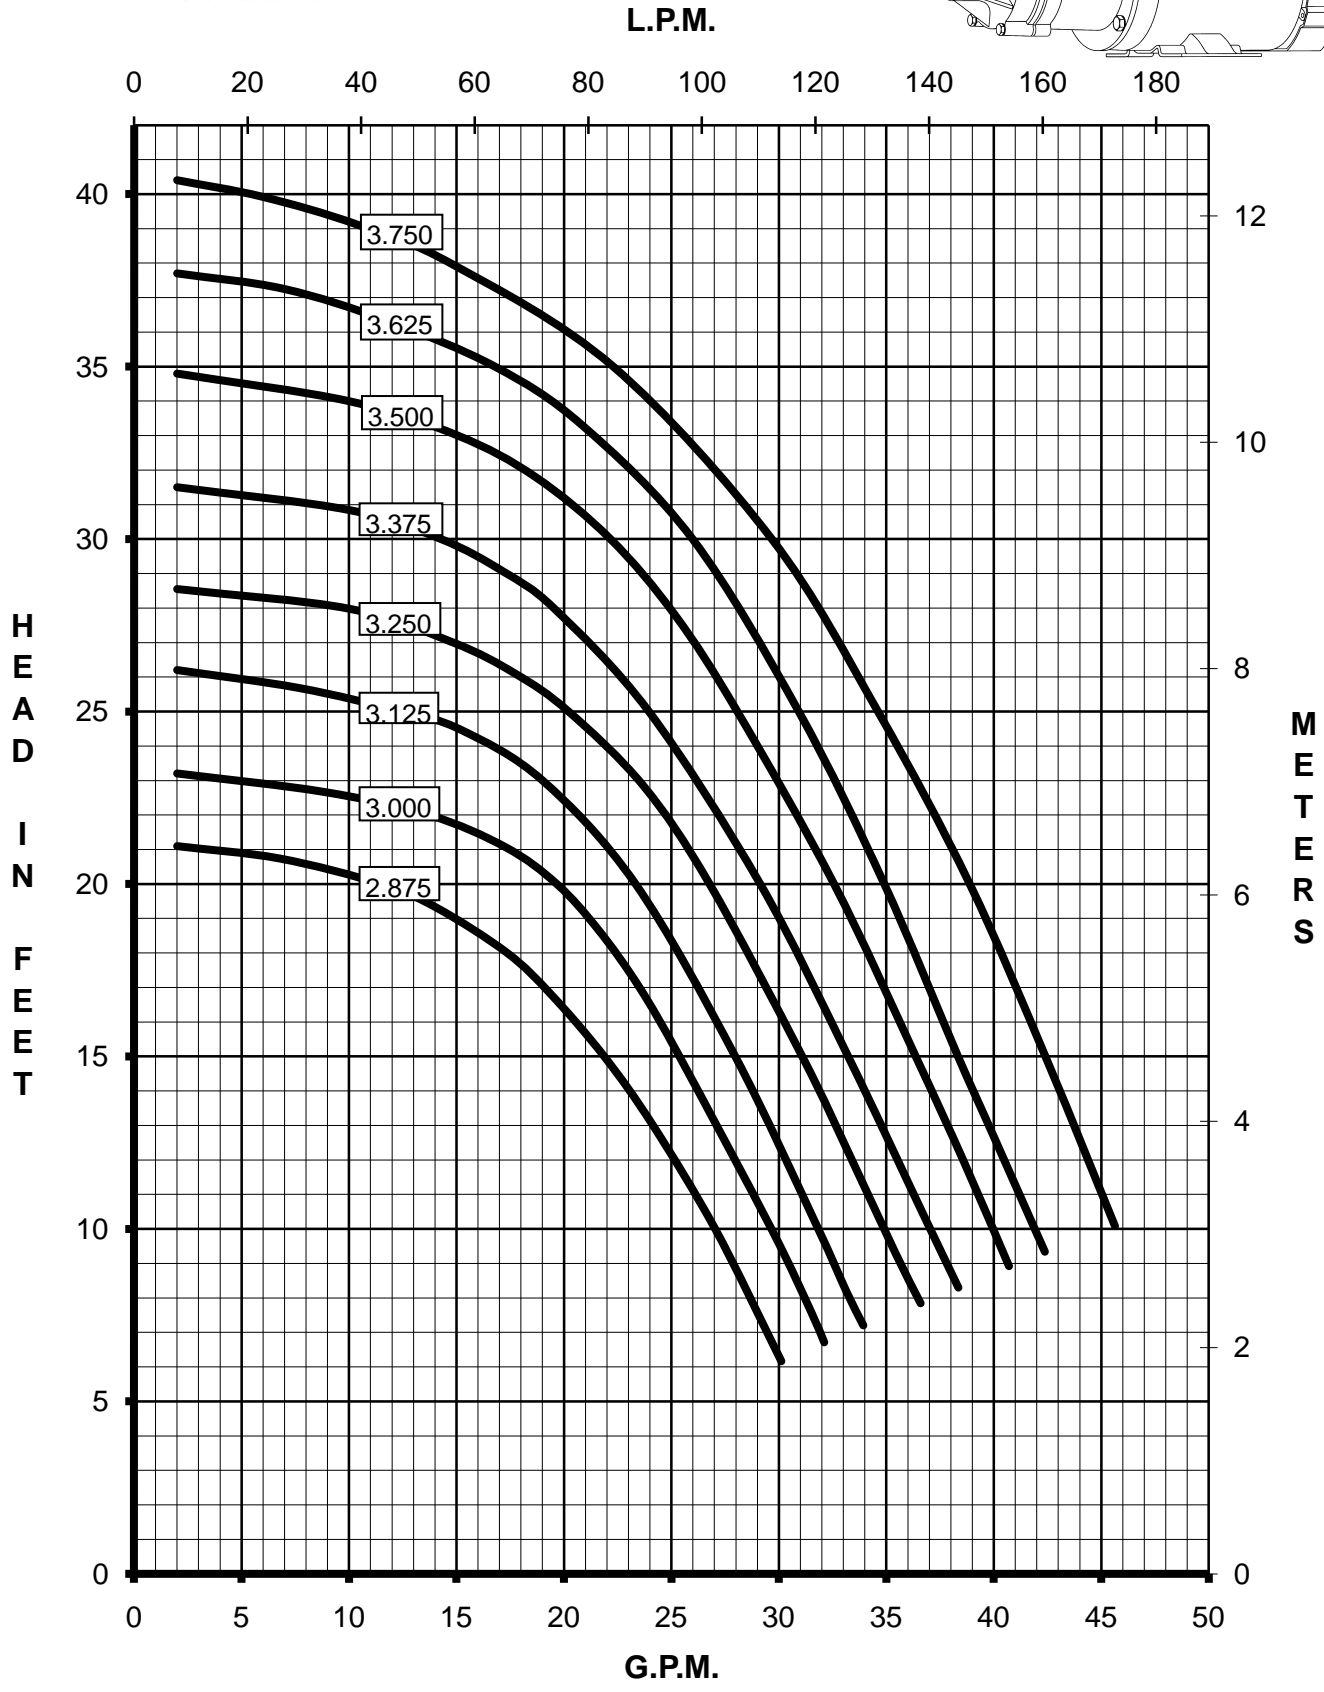

MARCH PUMPS

TE-7R-MD, TE-7K-MD 1PH, 3PH 50HZ

MARCH PUMPS

TE-7R-MD, TE-7K-MD
FULL SIZE IMPELLER 3.750 DIA.
1PH, 3PH 50HZ
L.P.M.

MARCH PUMPS

TE-7R-MD, TE-7K-MD
TRIM IMPELLER 3.625 DIA.
1PH, 3PH 50HZ
L.P.M.

MARCH PUMPS

TE-7R-MD, TE-7K-MD
TRIM IMPELLER 3.500 DIA.
1PH, 3PH 50HZ
L.P.M.

MARCH PUMPS

TE-7R-MD, TE-7K-MD
TRIM IMPELLER 3.375 DIA.
1PH, 3PH 50HZ

L.P.M.

MARCH PUMPS

TE-7R-MD, TE-7K-MD
TRIM IMPELLER 3.250 DIA.
1PH, 3PH 50HZ

L.P.M.

MARCH PUMPS

TE-7R-MD, TE-7K-MD
TRIM IMPELLER 3.125 DIA.
1PH, 3PH 50HZ

L.P.M.

MARCH PUMPS

TE-7R-MD, TE-7K-MD
TRIM IMPELLER 3.000 DIA.
1PH, 3PH 50HZ

L.P.M.

MARCH PUMPS

TE-7R-MD, TE-7K-MD
TRIM IMPELLER 2.875 DIA.
1PH, 3PH 50HZ

L.P.M.