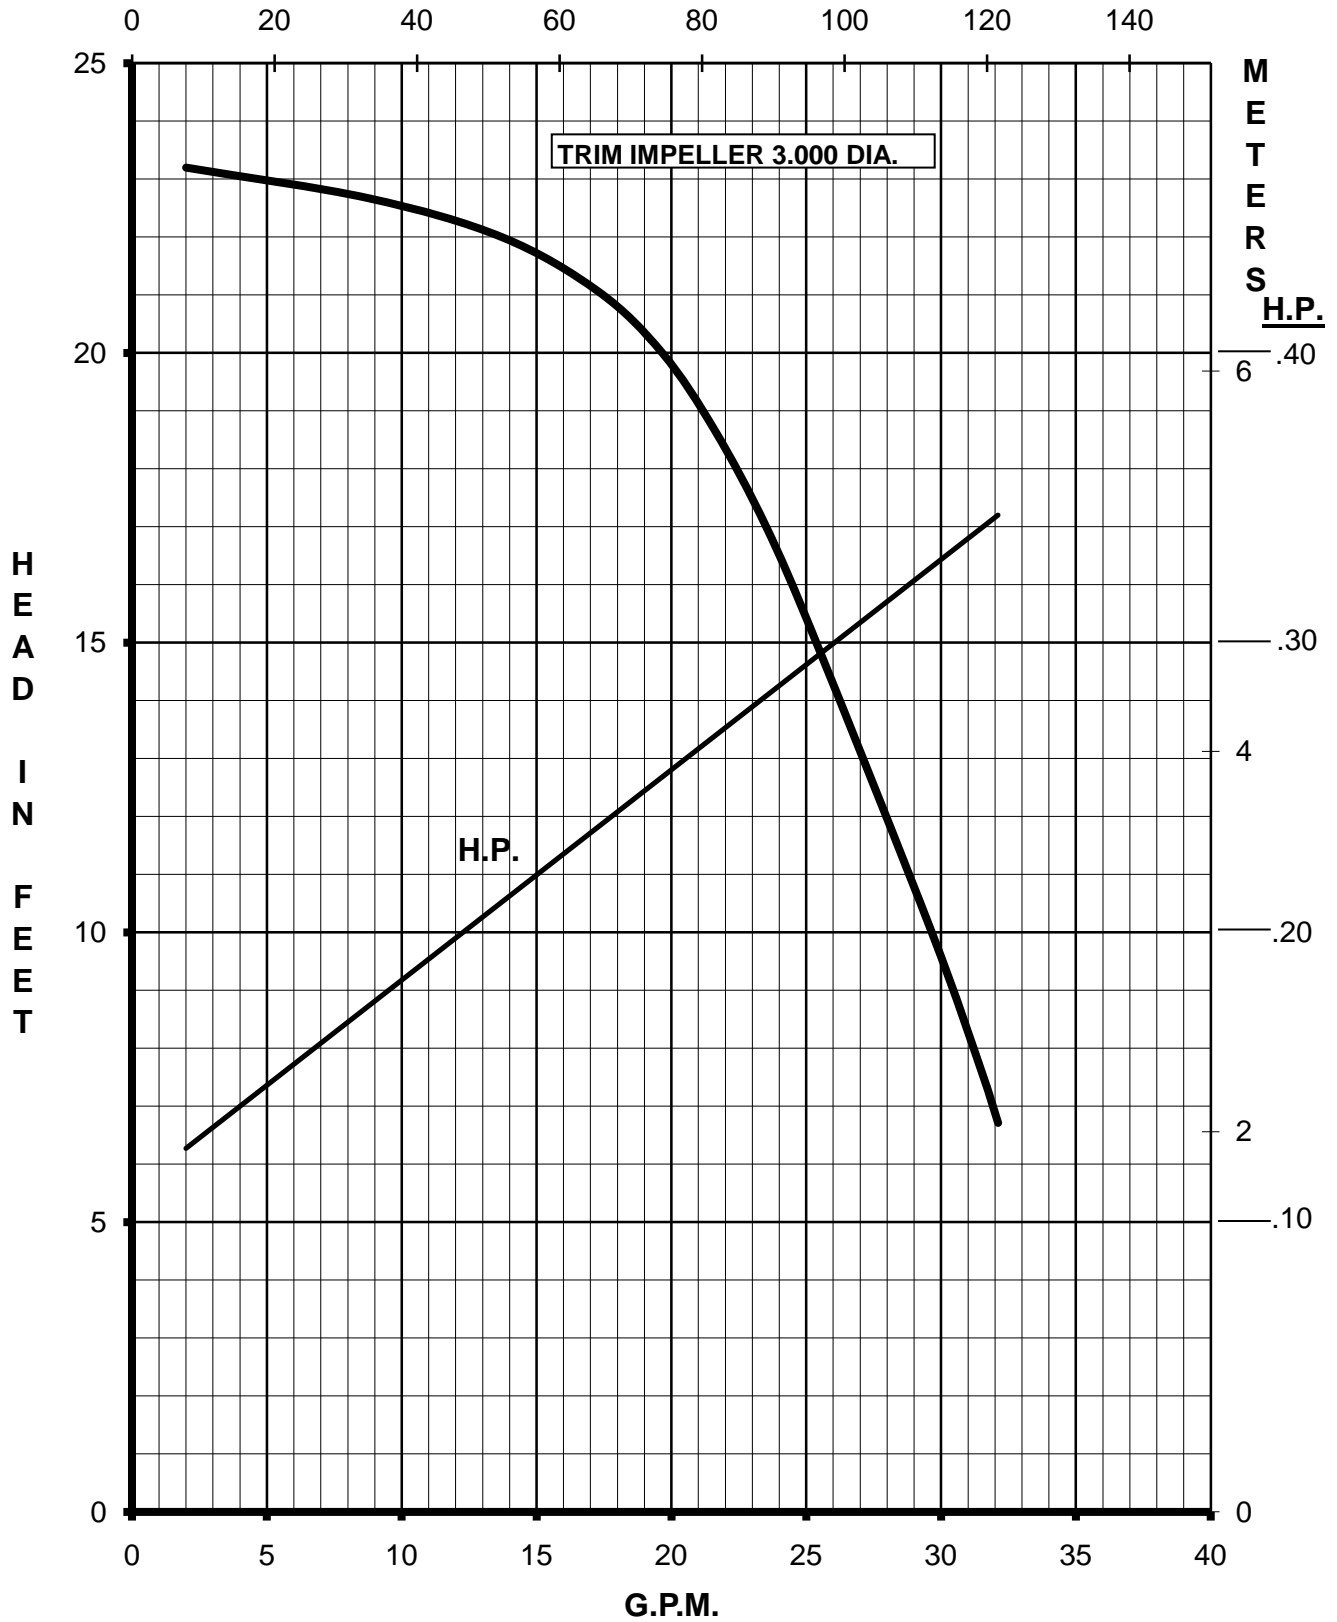

MARCH PUMPS

TE-7R-MD, TE-7K-MD
TRIM IMPELLER 3.000 DIA.
1PH, 3PH 50HZ

L.P.M.