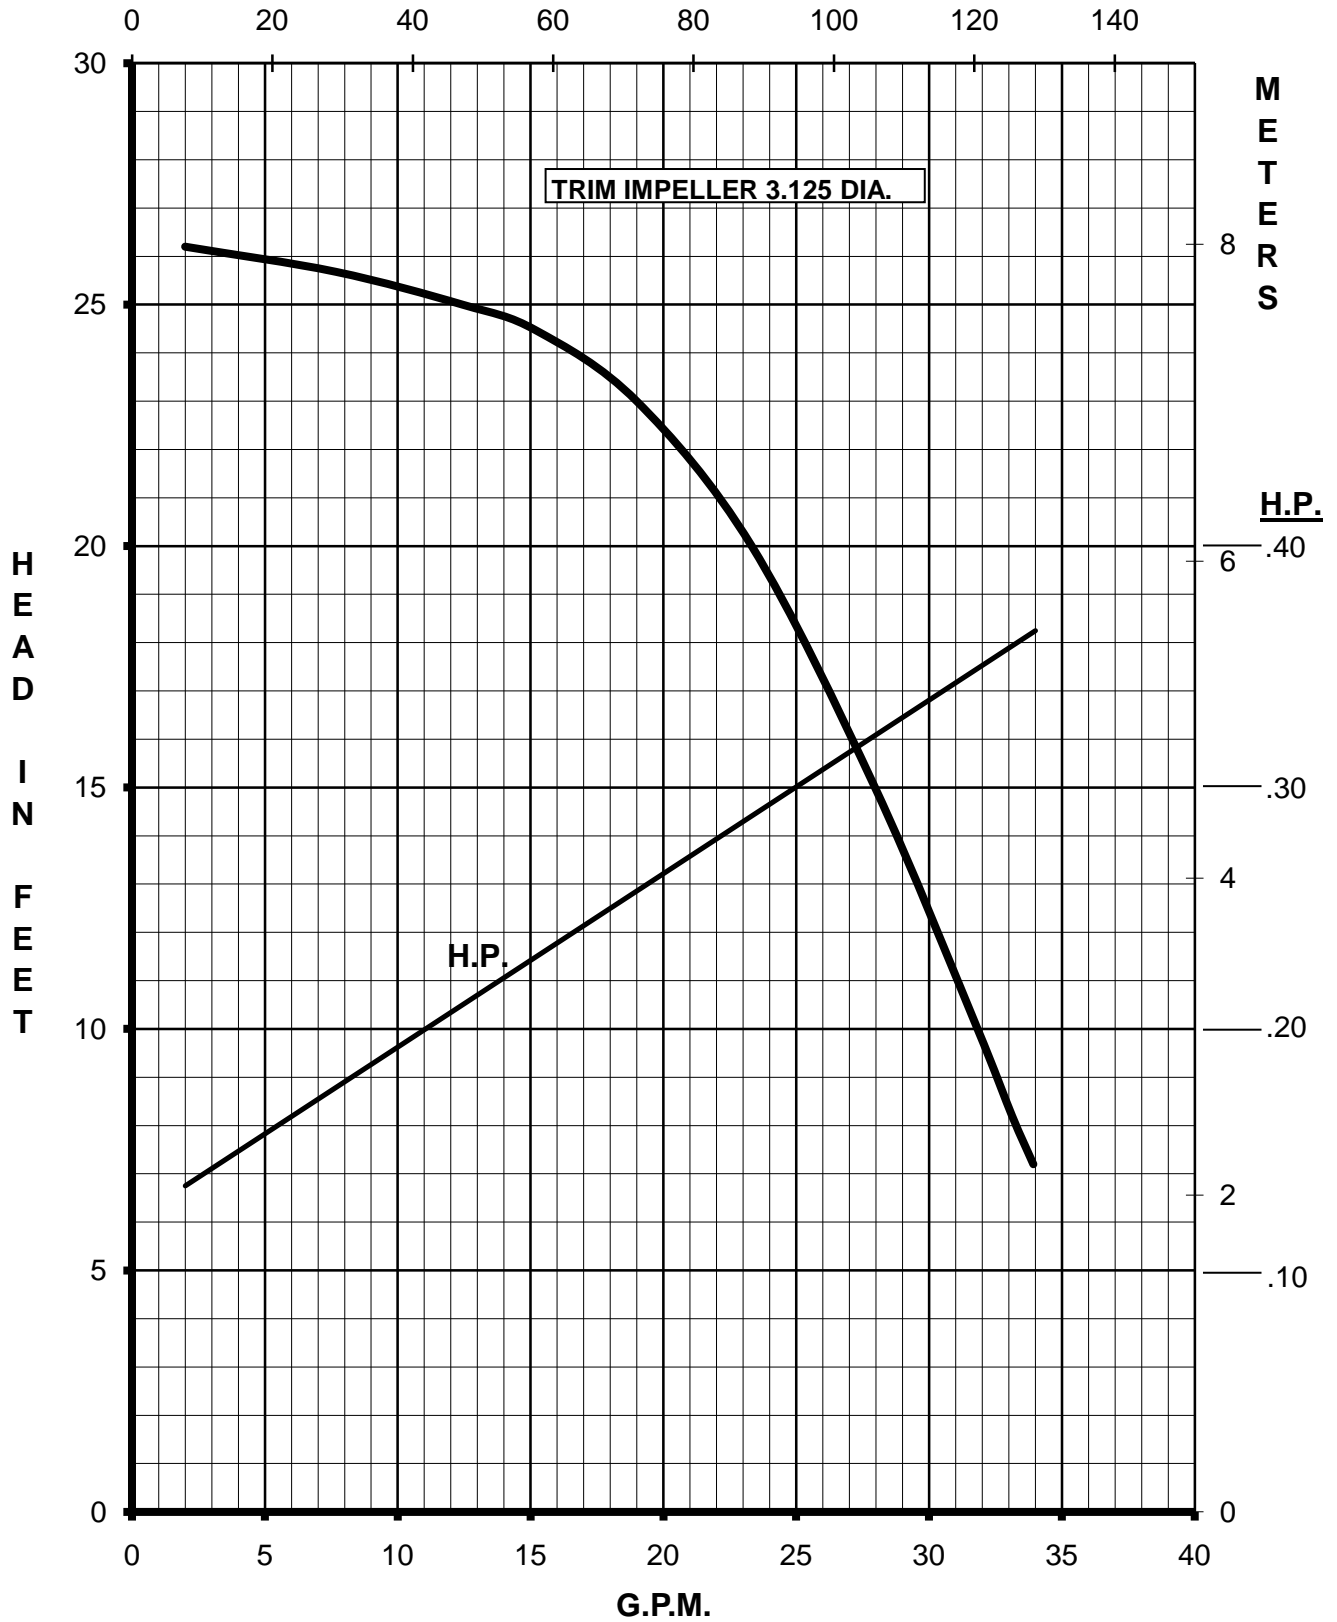

MARCH PUMPS

TE-7R-MD, TE-7K-MD
TRIM IMPELLER 3.125 DIA.
1PH, 3PH 50HZ

L.P.M.