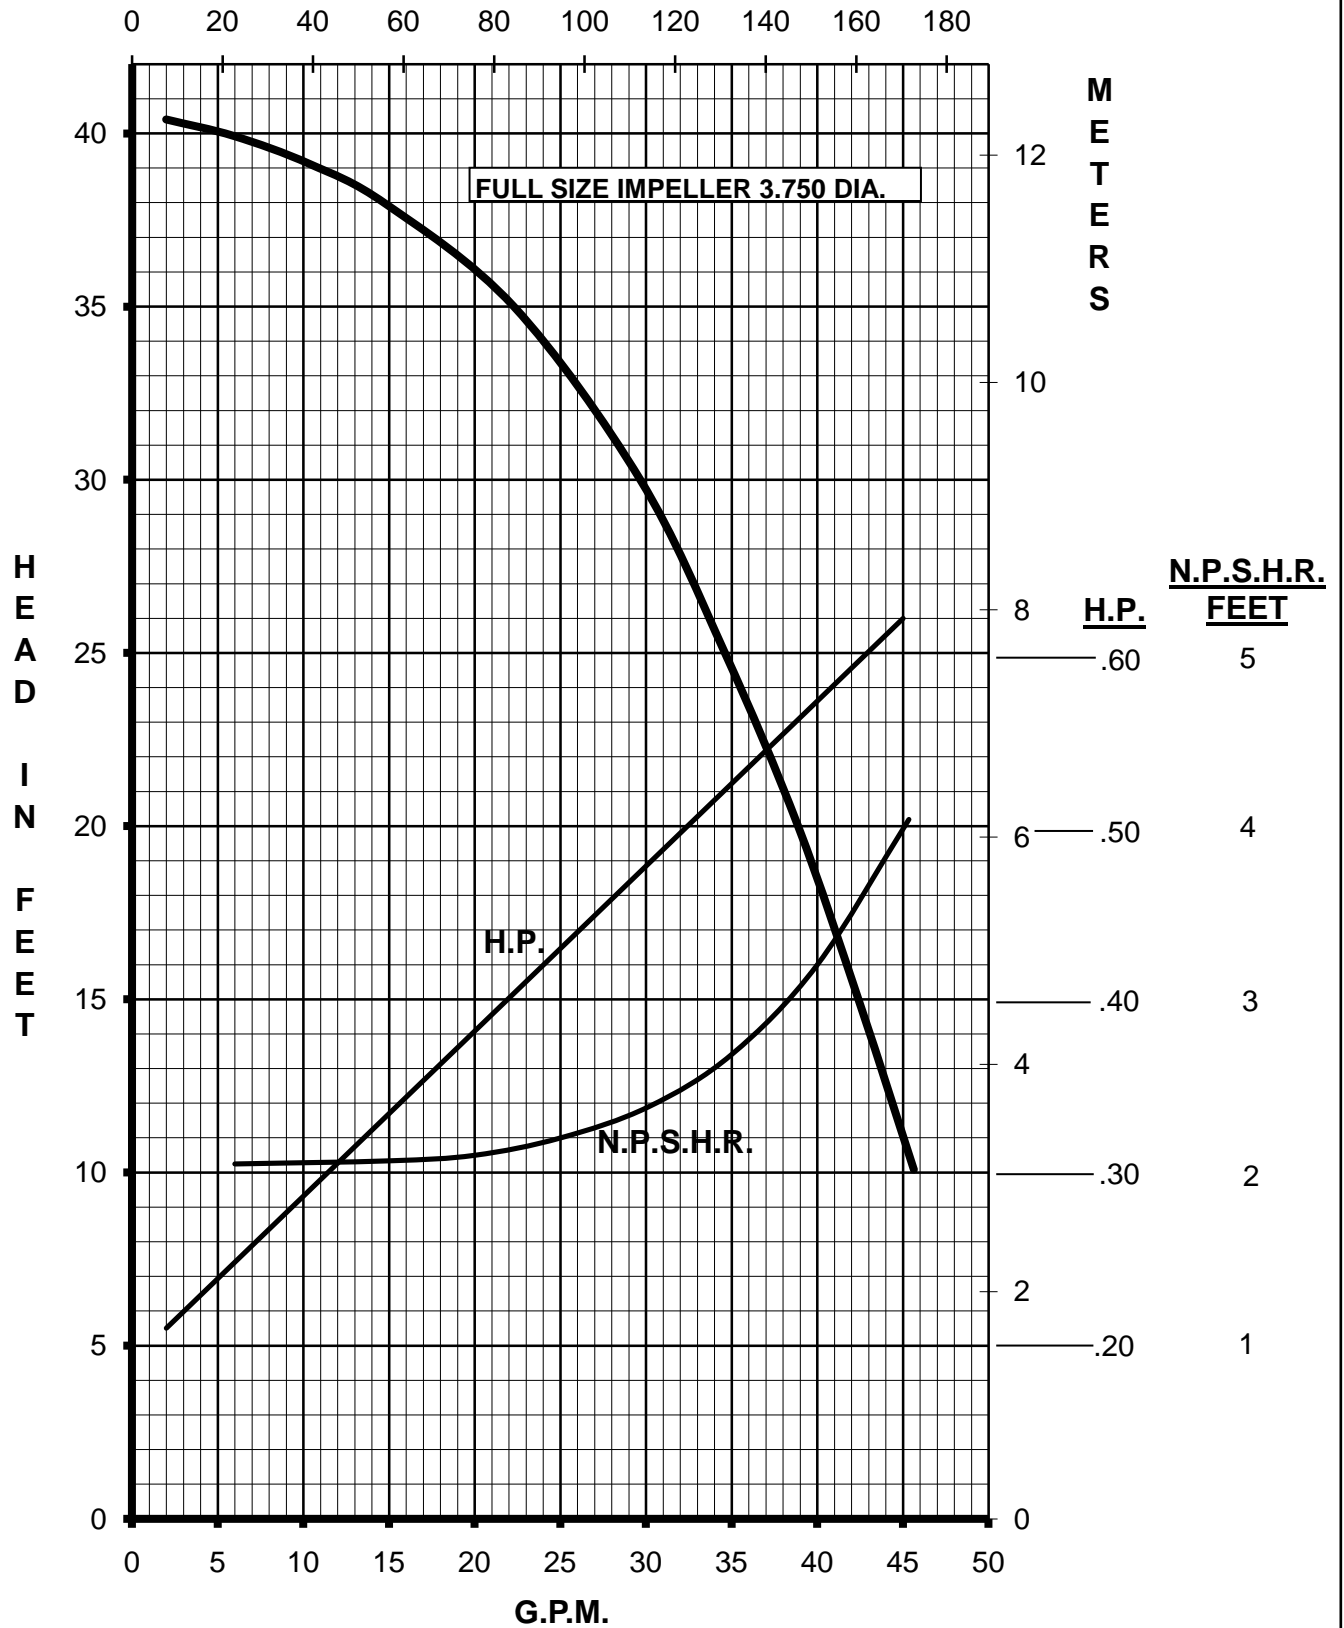

MARCH PUMPS

TE-7R-MD, TE-7K-MD 1PH, 3PH 50HZ

MARCH PUMPS

TE-7R-MD, TE-7K-MD
FULL SIZE IMPELLER 3.750 DIA.
1PH, 3PH 50HZ
L.P.M.

MARCH PUMPS

TE-7R-MD, TE-7K-MD
TRIM IMPELLER 3.625 DIA.
1PH, 3PH 50HZ
L.P.M.

MARCH PUMPS

TE-7R-MD, TE-7K-MD
TRIM IMPELLER 3.500 DIA.
1PH, 3PH 50HZ
L.P.M.

MARCH PUMPS

TE-7R-MD, TE-7K-MD
TRIM IMPELLER 3.375 DIA.
1PH, 3PH 50HZ

L.P.M.

MARCH PUMPS

TE-7R-MD, TE-7K-MD
TRIM IMPELLER 3.250 DIA.
1PH, 3PH 50HZ

L.P.M.

MARCH PUMPS

TE-7R-MD, TE-7K-MD
TRIM IMPELLER 3.125 DIA.
1PH, 3PH 50HZ

L.P.M.

MARCH PUMPS

TE-7R-MD, TE-7K-MD
TRIM IMPELLER 3.000 DIA.
1PH, 3PH 50HZ

L.P.M.

MARCH PUMPS

TE-7R-MD, TE-7K-MD
TRIM IMPELLER 2.875 DIA.
1PH, 3PH 50HZ

L.P.M.