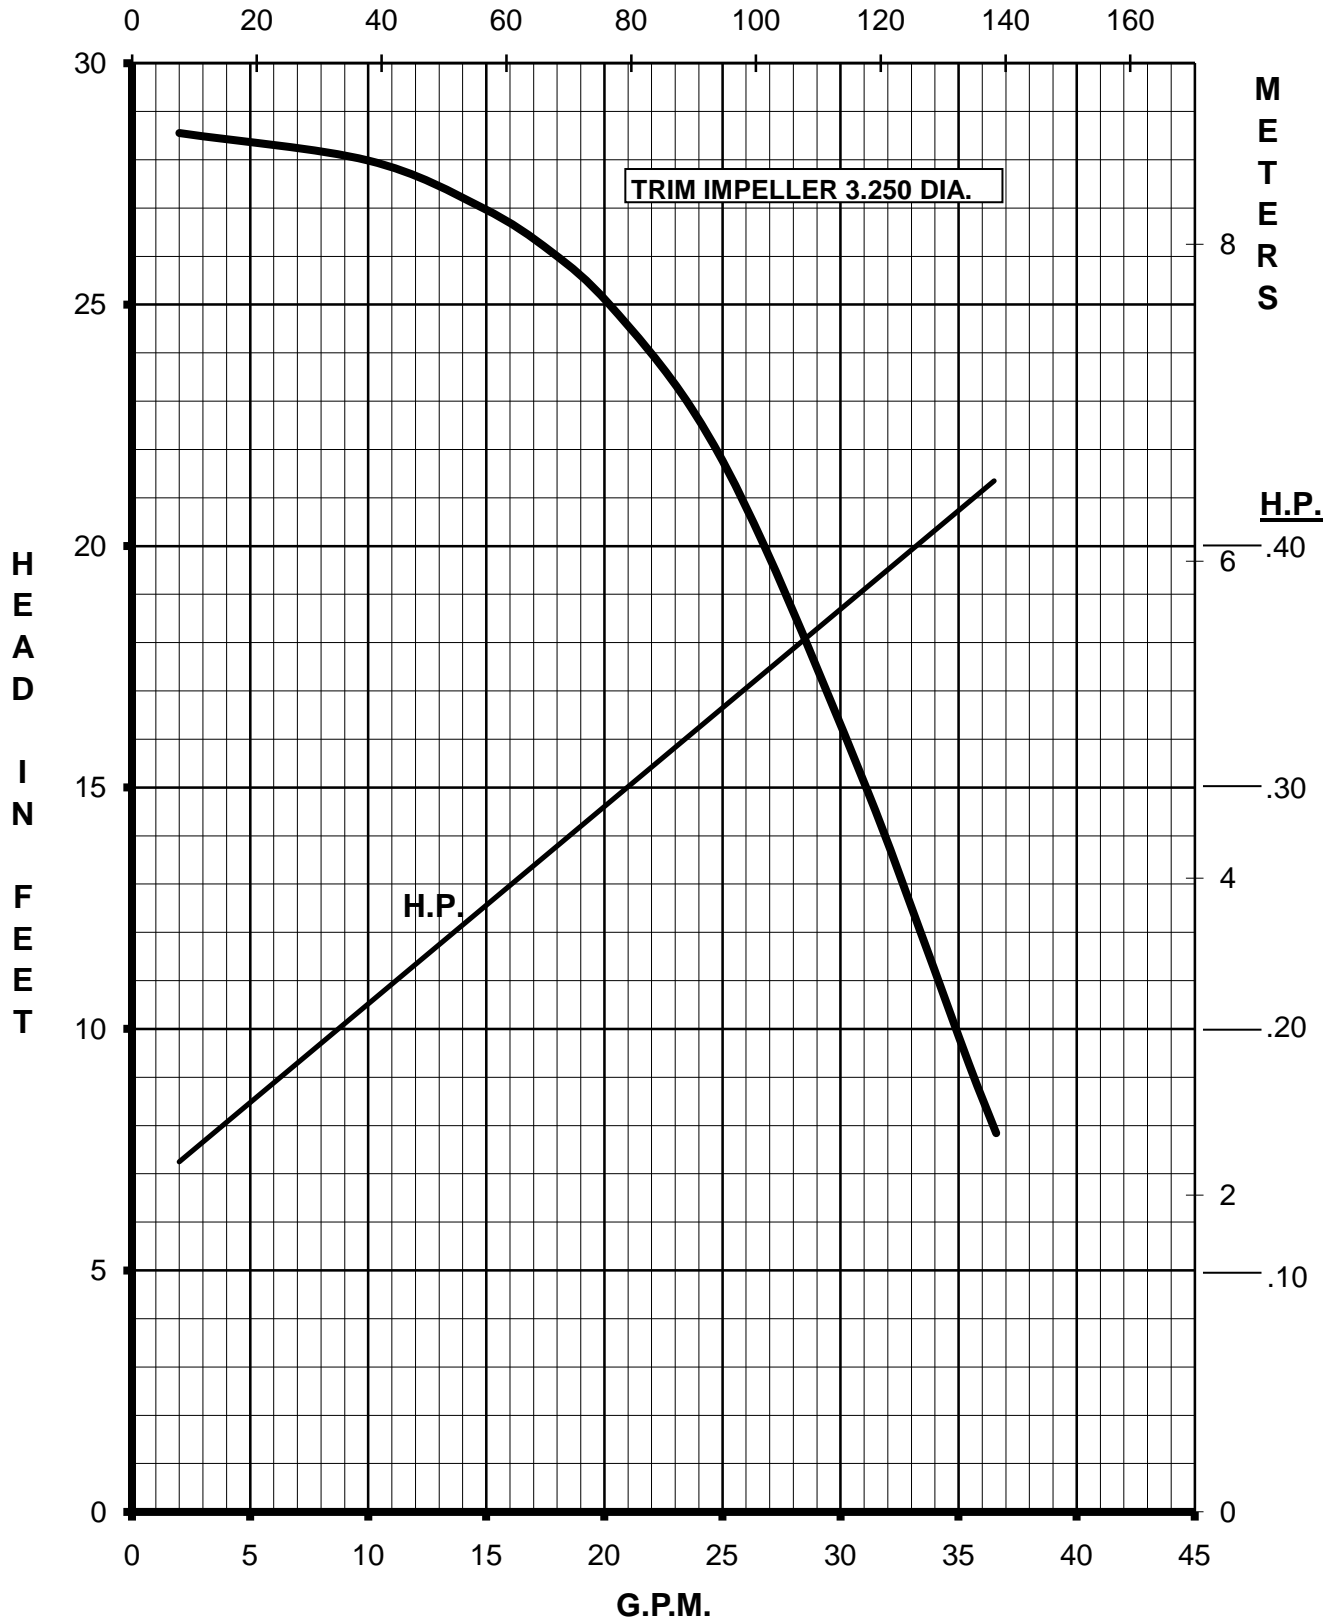

MARCH PUMPS

TE-7R-MD, TE-7K-MD
TRIM IMPELLER 3.250 DIA.
1PH, 3PH 50HZ

L.P.M.