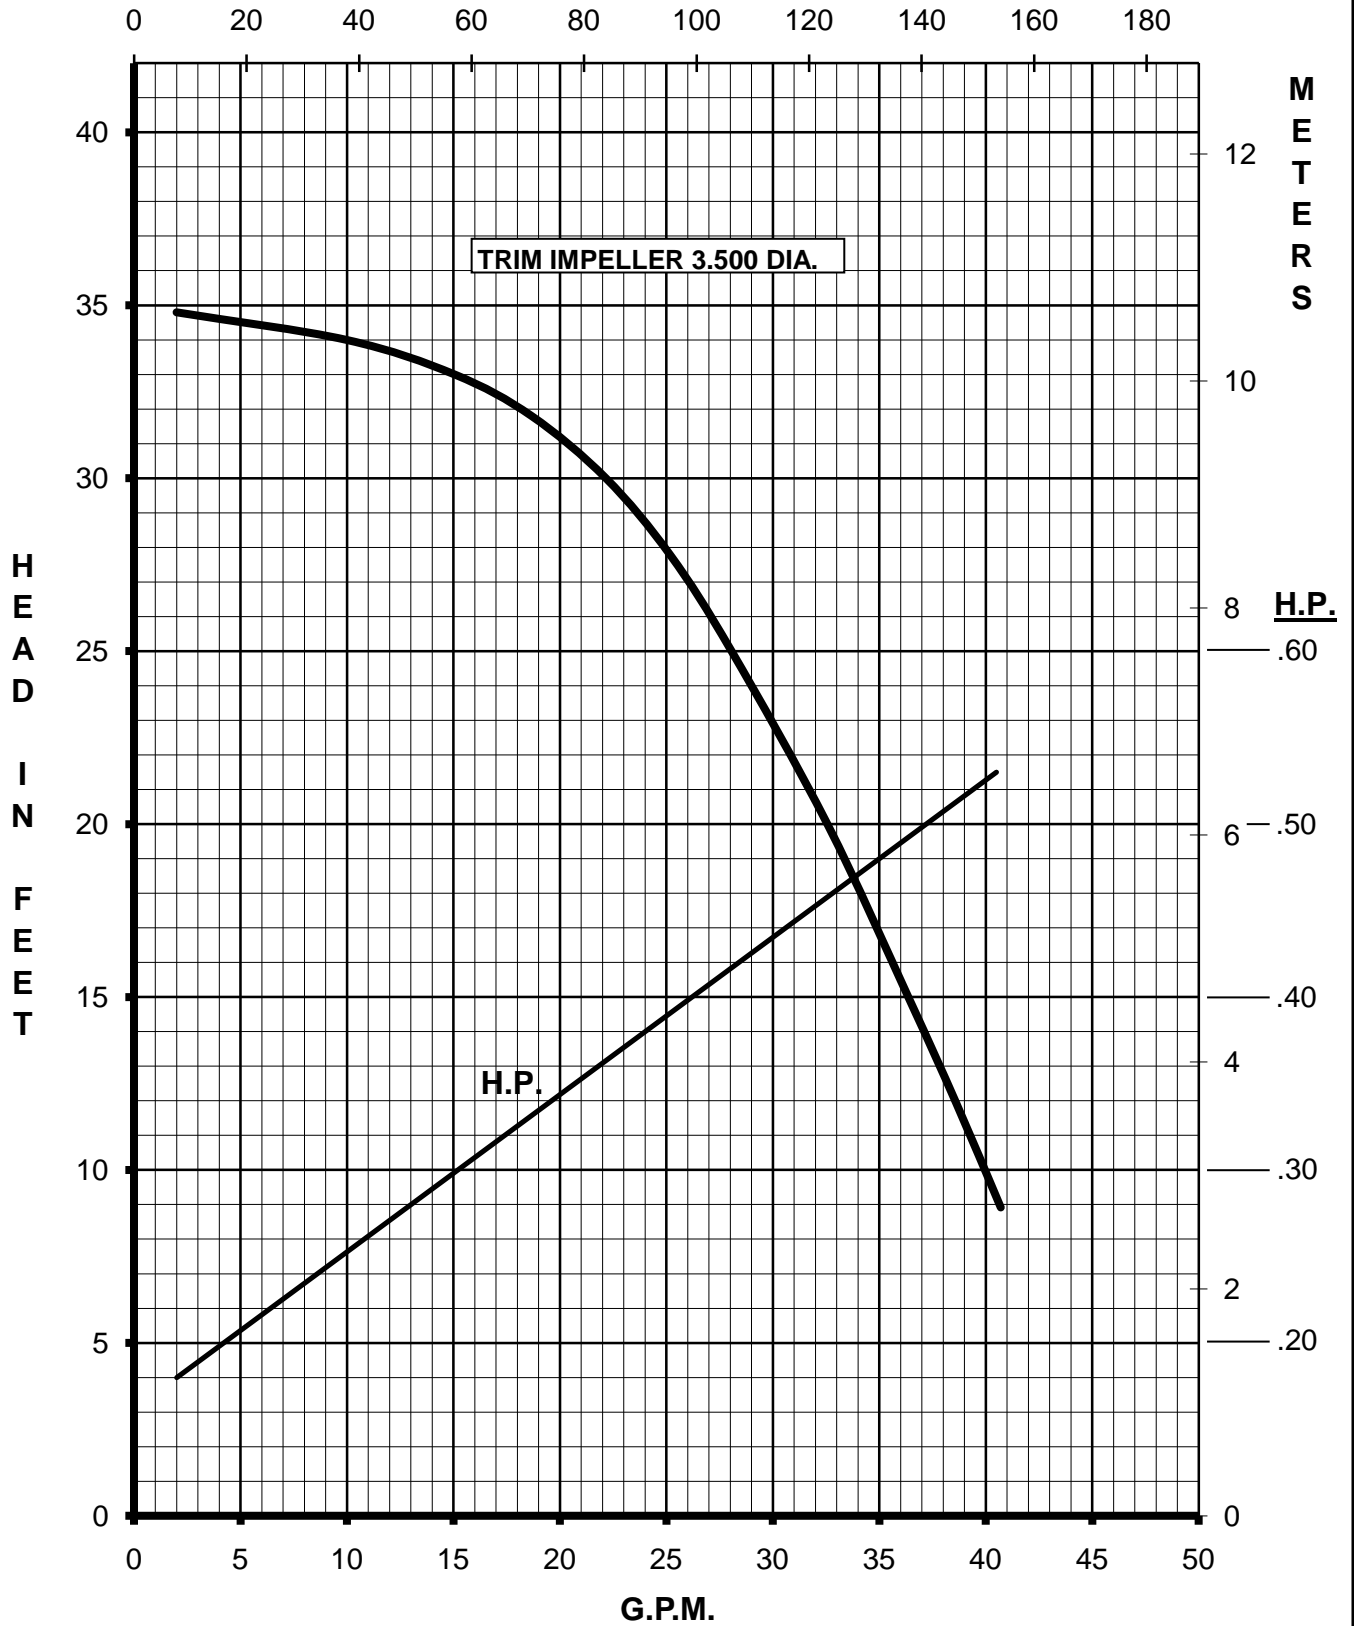

MARCH PUMPS

TE-7R-MD, TE-7K-MD 1PH, 3PH 50HZ

MARCH PUMPS

TE-7R-MD, TE-7K-MD
FULL SIZE IMPELLER 3.750 DIA.
1PH, 3PH 50HZ
L.P.M.

MARCH PUMPS

TE-7R-MD, TE-7K-MD
TRIM IMPELLER 3.625 DIA.
1PH, 3PH 50HZ
L.P.M.

MARCH PUMPS

TE-7R-MD, TE-7K-MD
TRIM IMPELLER 3.500 DIA.
1PH, 3PH 50HZ
L.P.M.

MARCH PUMPS

TE-7R-MD, TE-7K-MD
TRIM IMPELLER 3.375 DIA.
1PH, 3PH 50HZ

L.P.M.

MARCH PUMPS

TE-7R-MD, TE-7K-MD
TRIM IMPELLER 3.250 DIA.
1PH, 3PH 50HZ

L.P.M.

MARCH PUMPS

TE-7R-MD, TE-7K-MD
TRIM IMPELLER 3.125 DIA.
1PH, 3PH 50HZ

L.P.M.

MARCH PUMPS

TE-7R-MD, TE-7K-MD
TRIM IMPELLER 3.000 DIA.
1PH, 3PH 50HZ

L.P.M.

MARCH PUMPS

TE-7R-MD, TE-7K-MD
TRIM IMPELLER 2.875 DIA.
1PH, 3PH 50HZ

L.P.M.