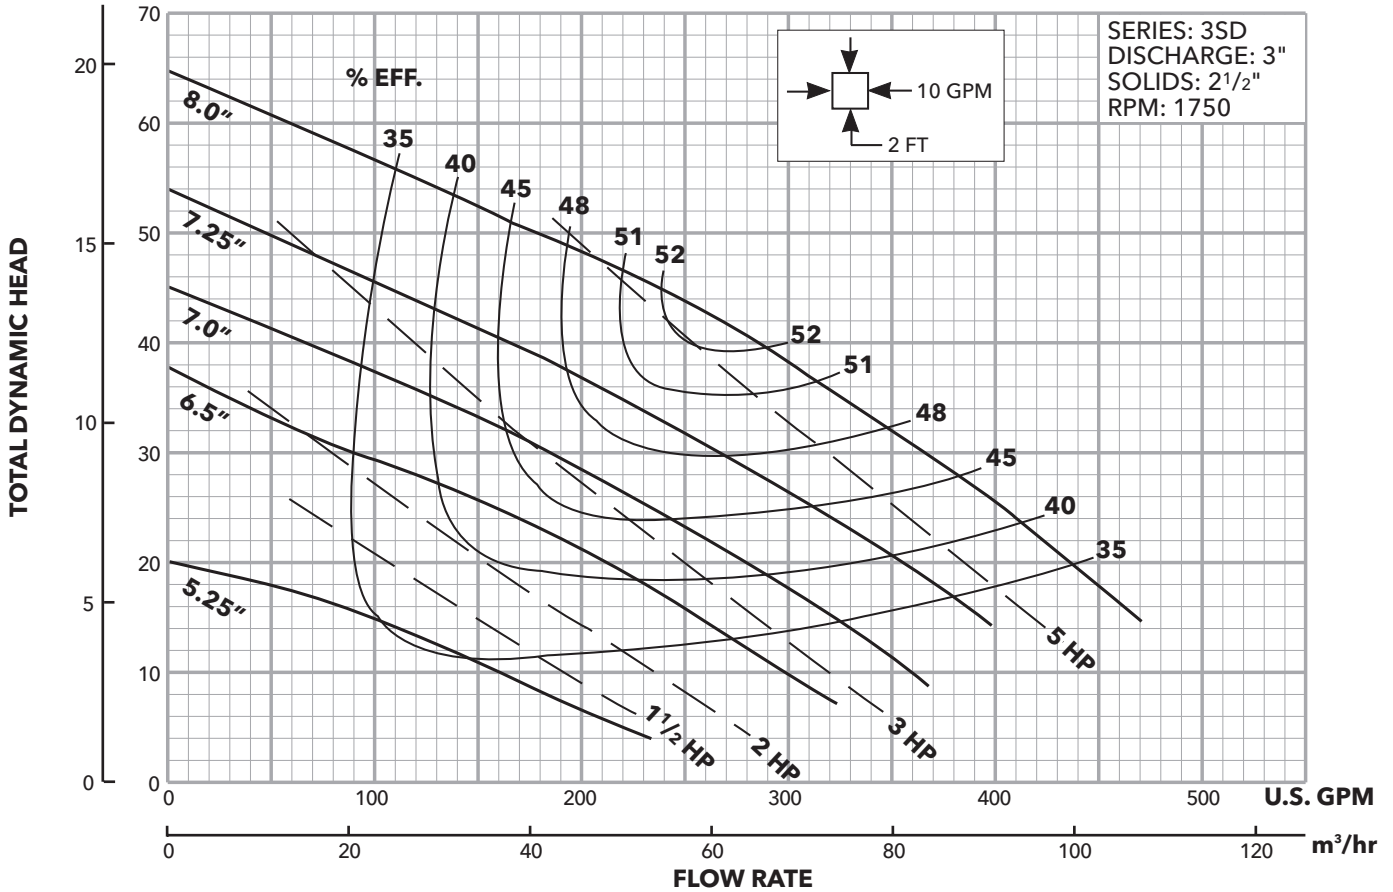

3SD Submersible Sewage Pumps

Impeller Code	Impeller Diameter	Motor HP Rating
A	8"	5
B	7.25"	3
C	7"	2
D	6.50"	1.5
E	5.25"	1.5

METERS FEET

Xylem |'zīləm|

- 1) The tissue in plants that brings water upward from the roots;
- 2) a leading global water technology company.