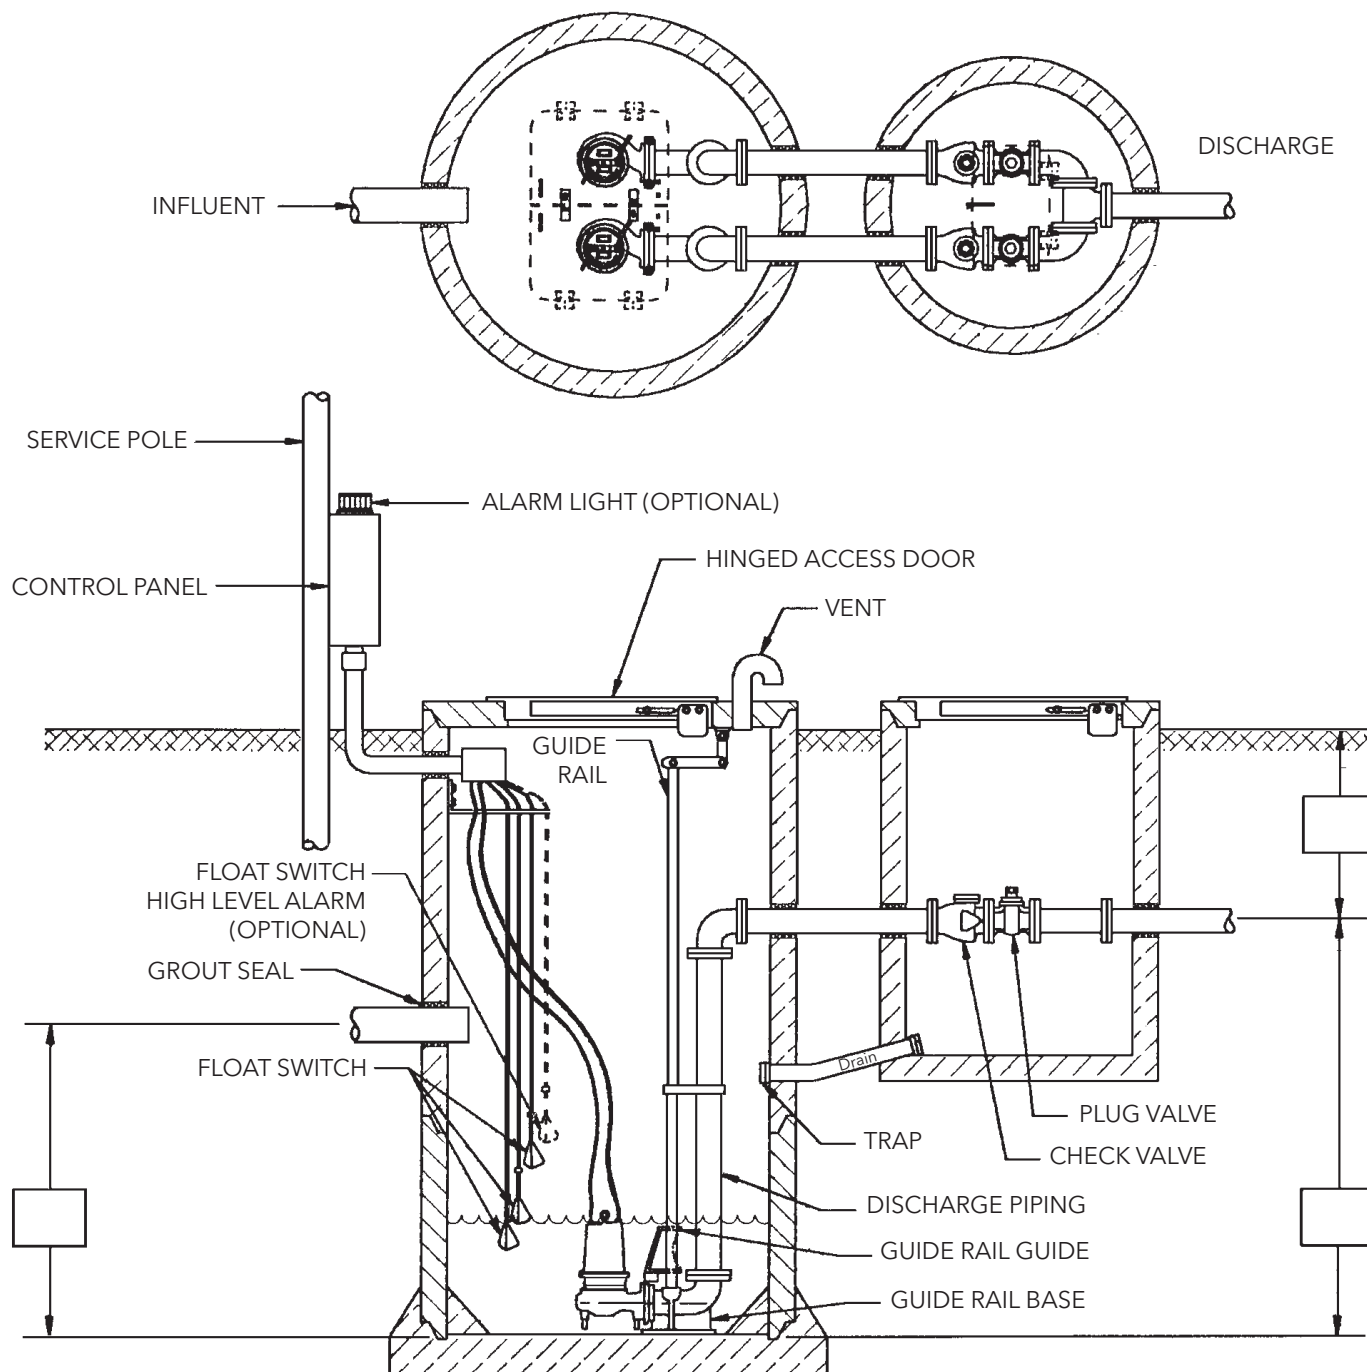

Simplex 3" AND 4" NPT DISCHARGE - Submersible Sewage Pump

TYPICAL INSTALLATION DRAWING

(All dimensions are in inches. Do not use for construction purposes.)

Duplex 3" AND 4" NPT DISCHARGE - Submersible Sewage Pump

TYPICAL INSTALLATION DRAWING

(All dimensions are in inches. Do not use for construction purposes.)

1GD 1 1/4" DISCHARGE SLIDE RAIL (A10-12) - Submersible Grinder Pump TYPICAL INSTALLATION DRAWING

Minimum basin diameters
 Simplex: 24"
 Duplex: 36"
 Slide rail assemblies must use hatch/solid style covers.

(All dimensions are in inches. Do not use for construction purposes.)

4NS/4XD ON A10-40 GUIDE RAIL - Submersible Sewage Pump

TYPICAL INSTALLATION DRAWING

Minimum basin diameters

Simplex: 36"

Duplex: 48"

Slide rail assemblies must use hatch door style covers.

(All dimensions are in inches. Do not use for construction purposes.)

2ED/2WD A10-20 SLIDE RAIL - Submersible Sewage Pump

TYPICAL INSTALLATION DRAWING

Minimum basin diameters

Simplex: 24"

Duplex: 36"

Slide rail assemblies must use hatch or solid style covers.