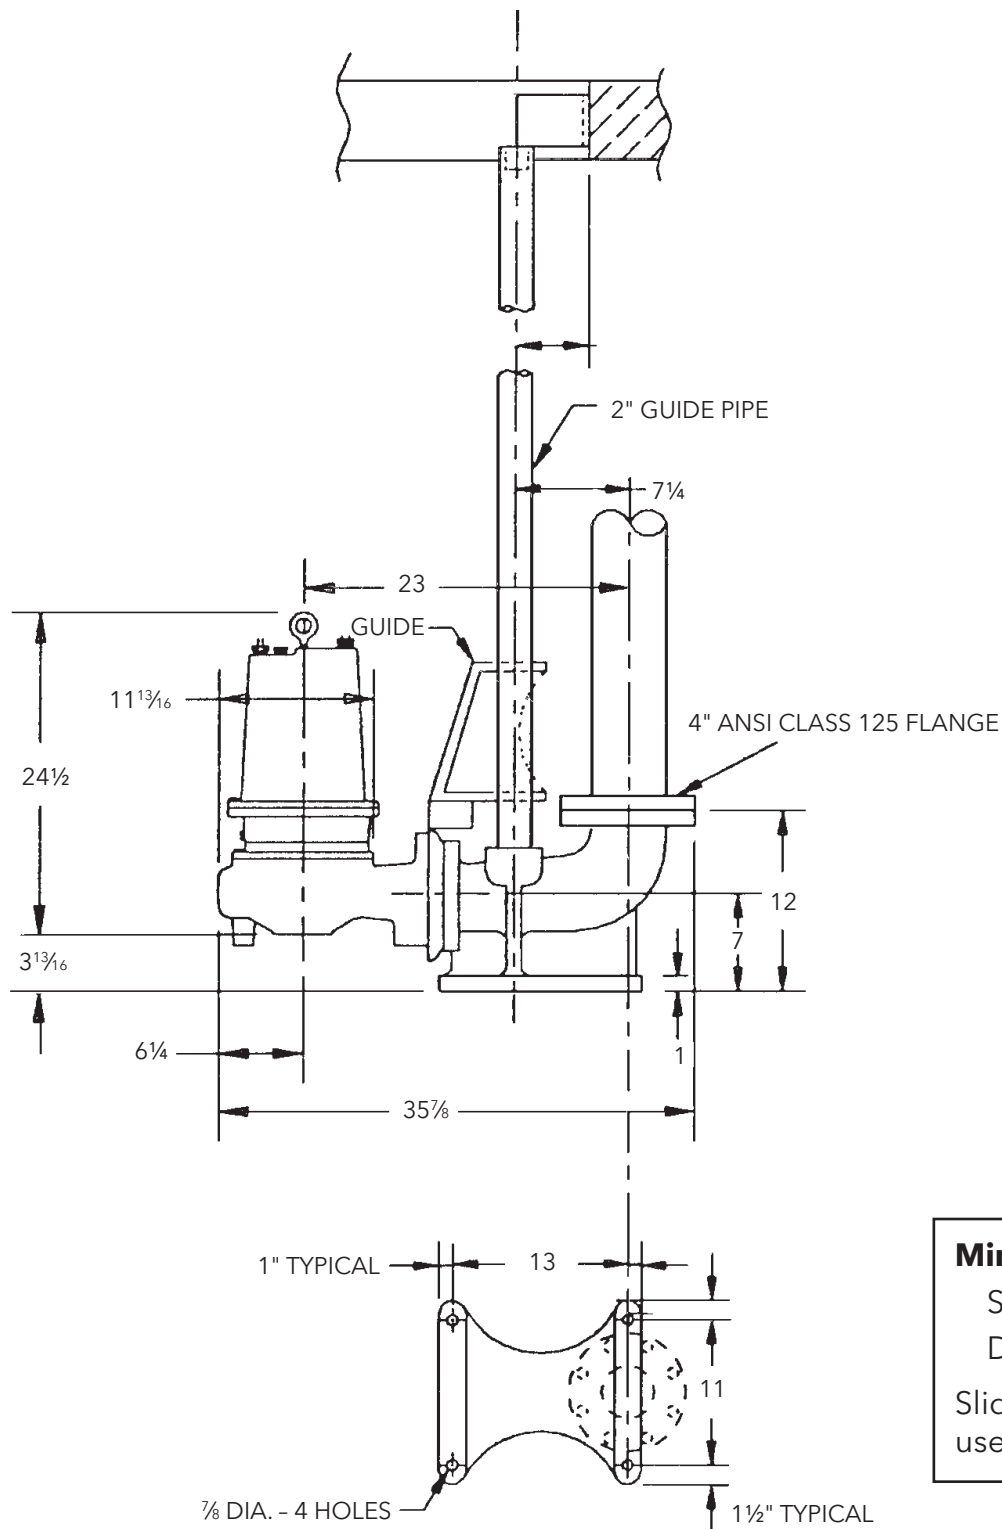

TYPICAL INSTALLATION DRAWING

(All dimensions are in inches. Do not use for construction purposes.)

1GD 1 1/4" DISCHARGE SLIDE RAIL (A10-12) - Submersible Grinder Pump TYPICAL INSTALLATION DRAWING

Minimum basin diameters
 Simplex: 24"
 Duplex: 36"
 Slide rail assemblies must use hatch/solid style covers.

(All dimensions are in inches. Do not use for construction purposes.)
 **To use catalog 1 1/4" Duplex Discharge Piping.

3SD TYPICAL INSTALLATION DRAWING

Minimum basin diameters

Simplex: 36"

Duplex: 48"

Slide rail assemblies must use hatch door style covers.

(All dimensions are in inches. Do not use for construction purposes.)

4NS/4XD ON A10-40 GUIDE RAIL - Submersible Sewage Pump

TYPICAL INSTALLATION DRAWING

Minimum basin diameters

Simplex: 36"

Duplex: 48"

Slide rail assemblies must use hatch door style covers.

(All dimensions are in inches. Do not use for construction purposes.)

2ED/2WD A10-20 SLIDE RAIL - Submersible Sewage Pump

TYPICAL INSTALLATION DRAWING

Minimum basin diameters

Simplex: 24"

Duplex: 36"

Slide rail assemblies must use hatch or solid style covers.