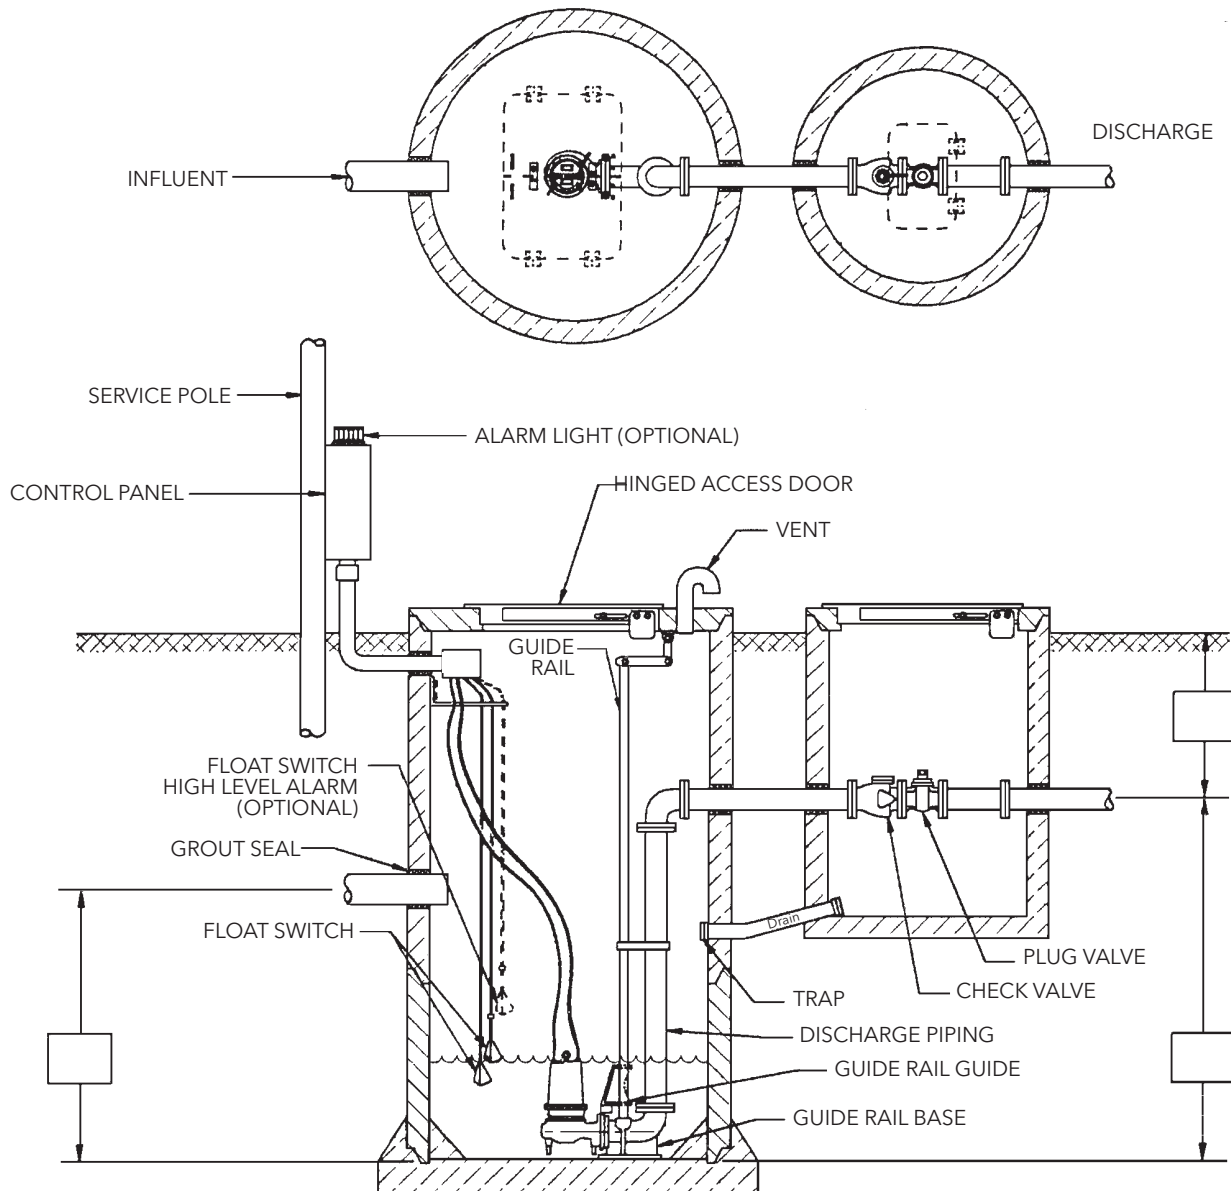

Simplex 3" AND 4" NPT DISCHARGE - Submersible Sewage Pump

TYPICAL INSTALLATION DRAWING

(All dimensions are in inches. Do not use for construction purposes.)

Duplex 3" AND 4" NPT DISCHARGE - Submersible Sewage Pump

TYPICAL INSTALLATION DRAWING

(All dimensions are in inches. Do not use for construction purposes.)

1GD 1 1/4" DISCHARGE SLIDE RAIL (A10-12) - Submersible Grinder Pump TYPICAL INSTALLATION DRAWING

Minimum basin diameters
 Simplex: 24"
 Duplex: 36"
 Slide rail assemblies must use hatch/solid style covers.

(All dimensions are in inches. Do not use for construction purposes.)

4NS/4XD ON A10-40 GUIDE RAIL - Submersible Sewage Pump

TYPICAL INSTALLATION DRAWING

Minimum basin diameters

Simplex: 36"

Duplex: 48"

Slide rail assemblies must use hatch door style covers.

(All dimensions are in inches. Do not use for construction purposes.)

2ED/2WD A10-20 SLIDE RAIL - Submersible Sewage Pump

TYPICAL INSTALLATION DRAWING

Minimum basin diameters

Simplex: 24"

Duplex: 36"

Slide rail assemblies must use hatch or solid style covers.