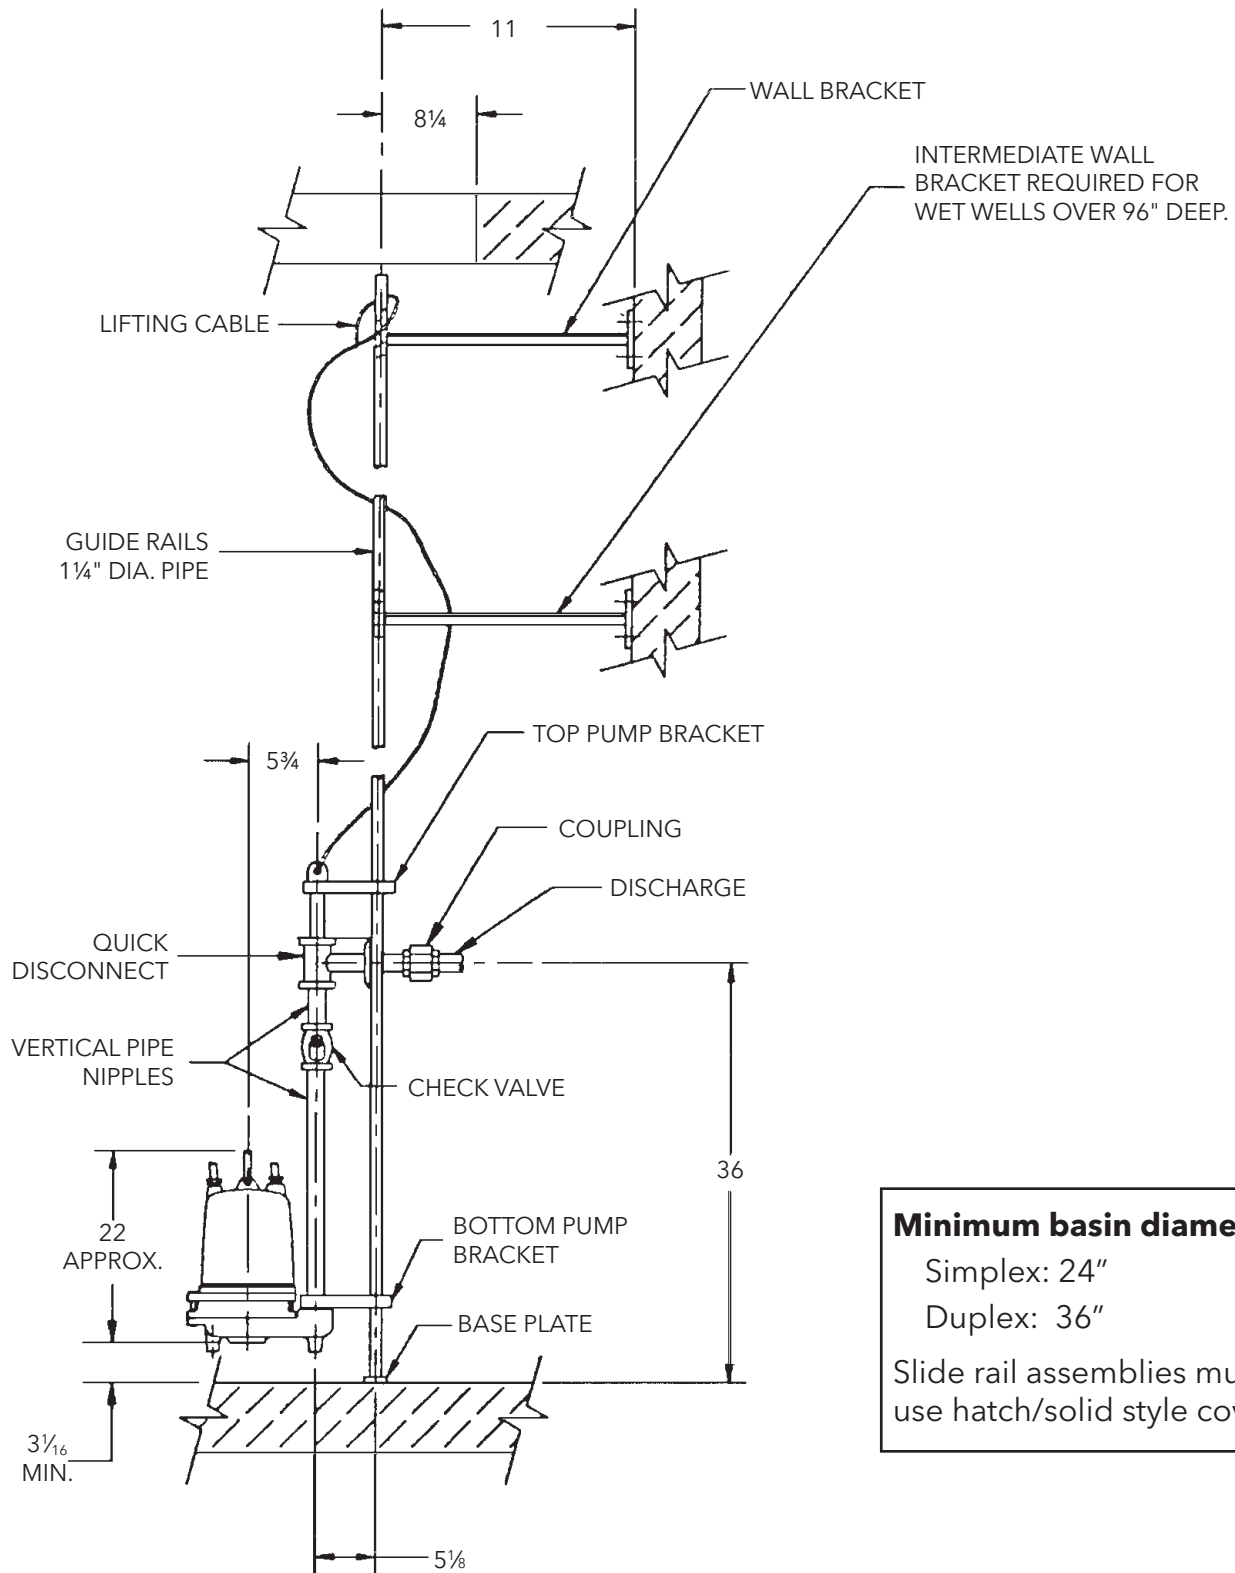

TYPICAL INSTALLATION DRAWING

(All dimensions are in inches. Do not use for construction purposes.)

1GD 1 1/4" DISCHARGE SLIDE RAIL (A10-12) - Submersible Grinder Pump TYPICAL INSTALLATION DRAWING

Minimum basin diameters
 Simplex: 24"
 Duplex: 36"
 Slide rail assemblies must use hatch/solid style covers.

(All dimensions are in inches. Do not use for construction purposes.)
 **To use catalog 1 1/4" Duplex Discharge Piping.

3SD TYPICAL INSTALLATION DRAWING

Minimum basin diameters

Simplex: 36"

Duplex: 48"

Slide rail assemblies must use hatch door style covers.

(All dimensions are in inches. Do not use for construction purposes.)

4NS/4XD ON A10-40 GUIDE RAIL - Submersible Sewage Pump

TYPICAL INSTALLATION DRAWING

Minimum basin diameters

Simplex: 36"

Duplex: 48"

Slide rail assemblies must use hatch door style covers.

(All dimensions are in inches. Do not use for construction purposes.)

2ED/2WD A10-20 SLIDE RAIL - Submersible Sewage Pump

TYPICAL INSTALLATION DRAWING

Minimum basin diameters

Simplex: 24"

Duplex: 36"

Slide rail assemblies must use hatch or solid style covers.