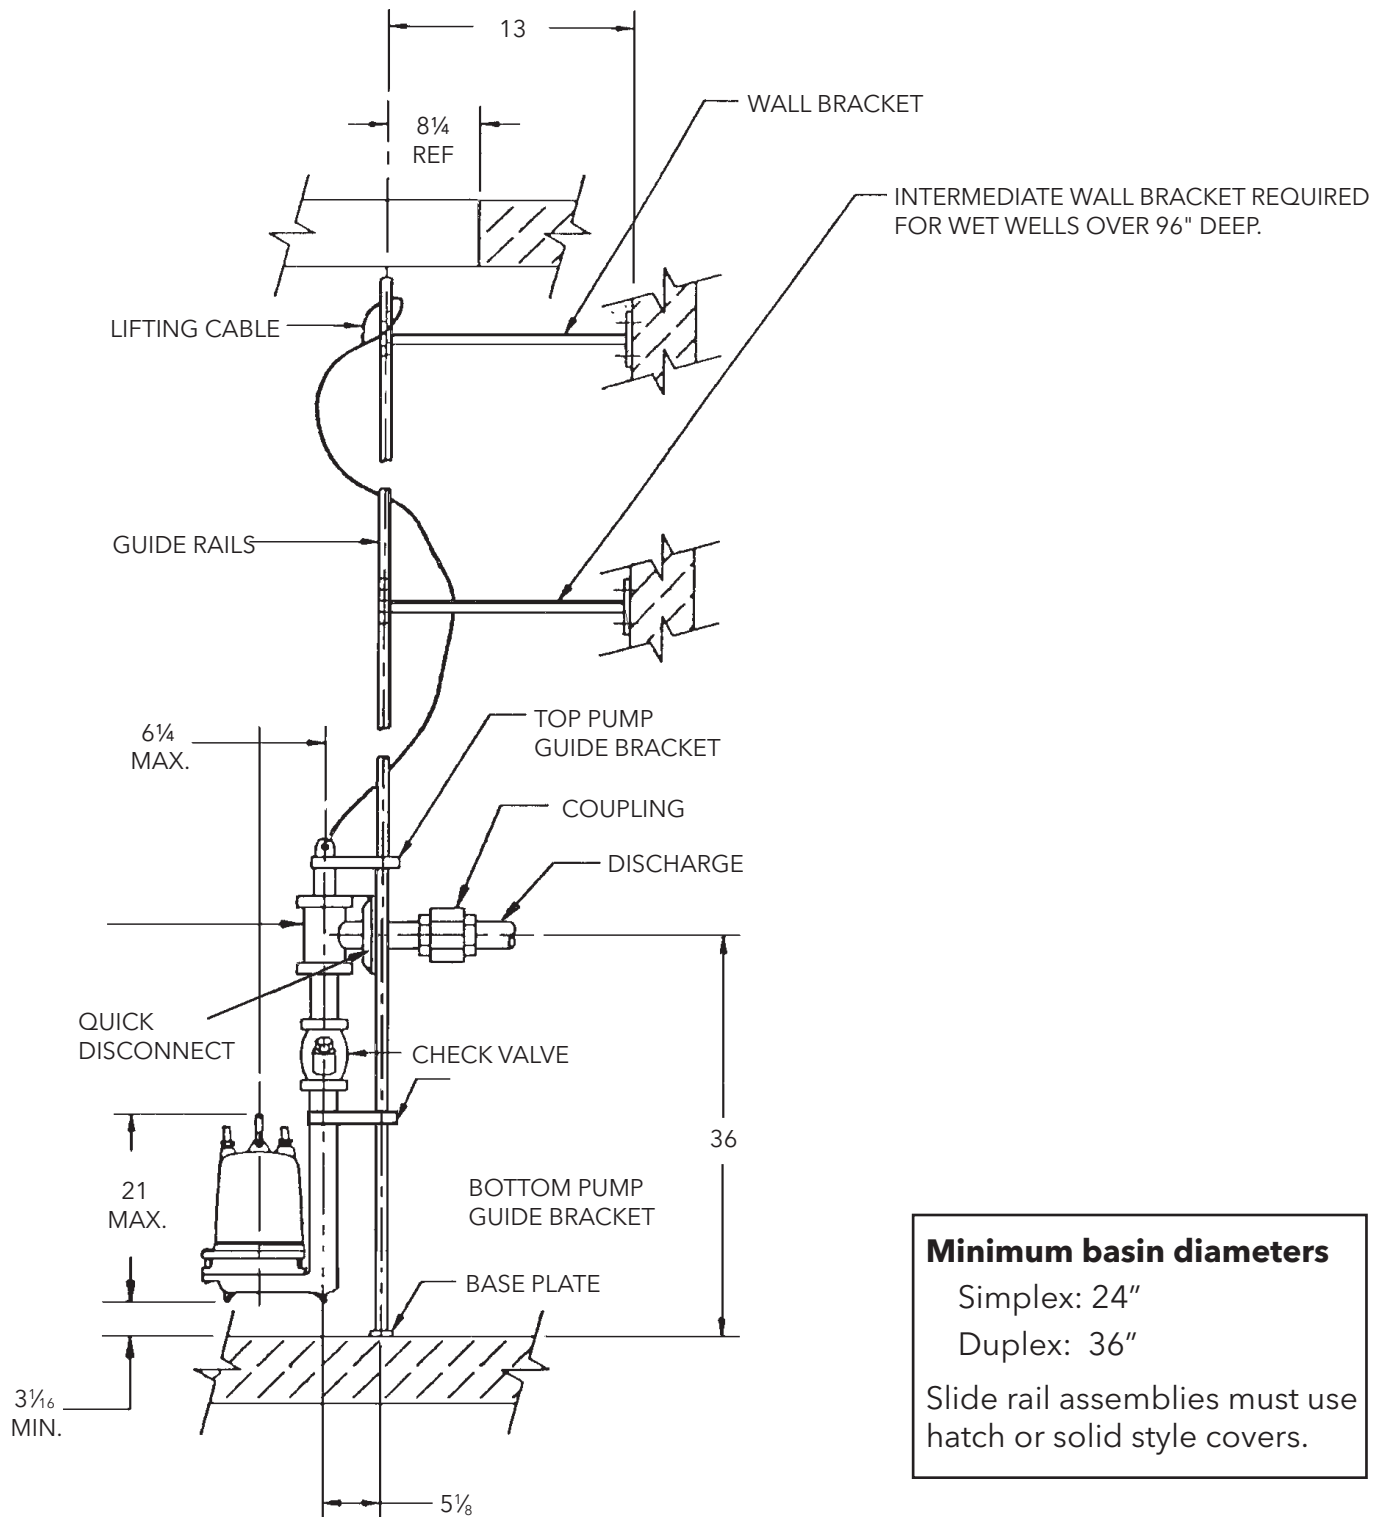

(All dimensions are in inches. Do not use for construction purposes.)
 **To use catalog 1 1/4" Duplex Discharge Piping.

3SD TYPICAL INSTALLATION DRAWING

Minimum basin diameters

Simplex: 36"

Duplex: 48"

Slide rail assemblies must use hatch door style covers.

(All dimensions are in inches. Do not use for construction purposes.)

4NS/4XD ON A10-40 GUIDE RAIL - Submersible Sewage Pump

TYPICAL INSTALLATION DRAWING

Minimum basin diameters

Simplex: 36"

Duplex: 48"

Slide rail assemblies must use hatch door style covers.

(All dimensions are in inches. Do not use for construction purposes.)

2ED/2WD A10-20 SLIDE RAIL - Submersible Sewage Pump

TYPICAL INSTALLATION DRAWING

Minimum basin diameters

Simplex: 24"

Duplex: 36"

Slide rail assemblies must use hatch or solid style covers.

(All dimensions are in inches. Do not use for construction purposes.)

**To use Catalog 2" Duplex Discharge Piping

Xylem |'zīləm|

- 1) The tissue in plants that brings water upward from the roots;
- 2) a leading global water technology company.