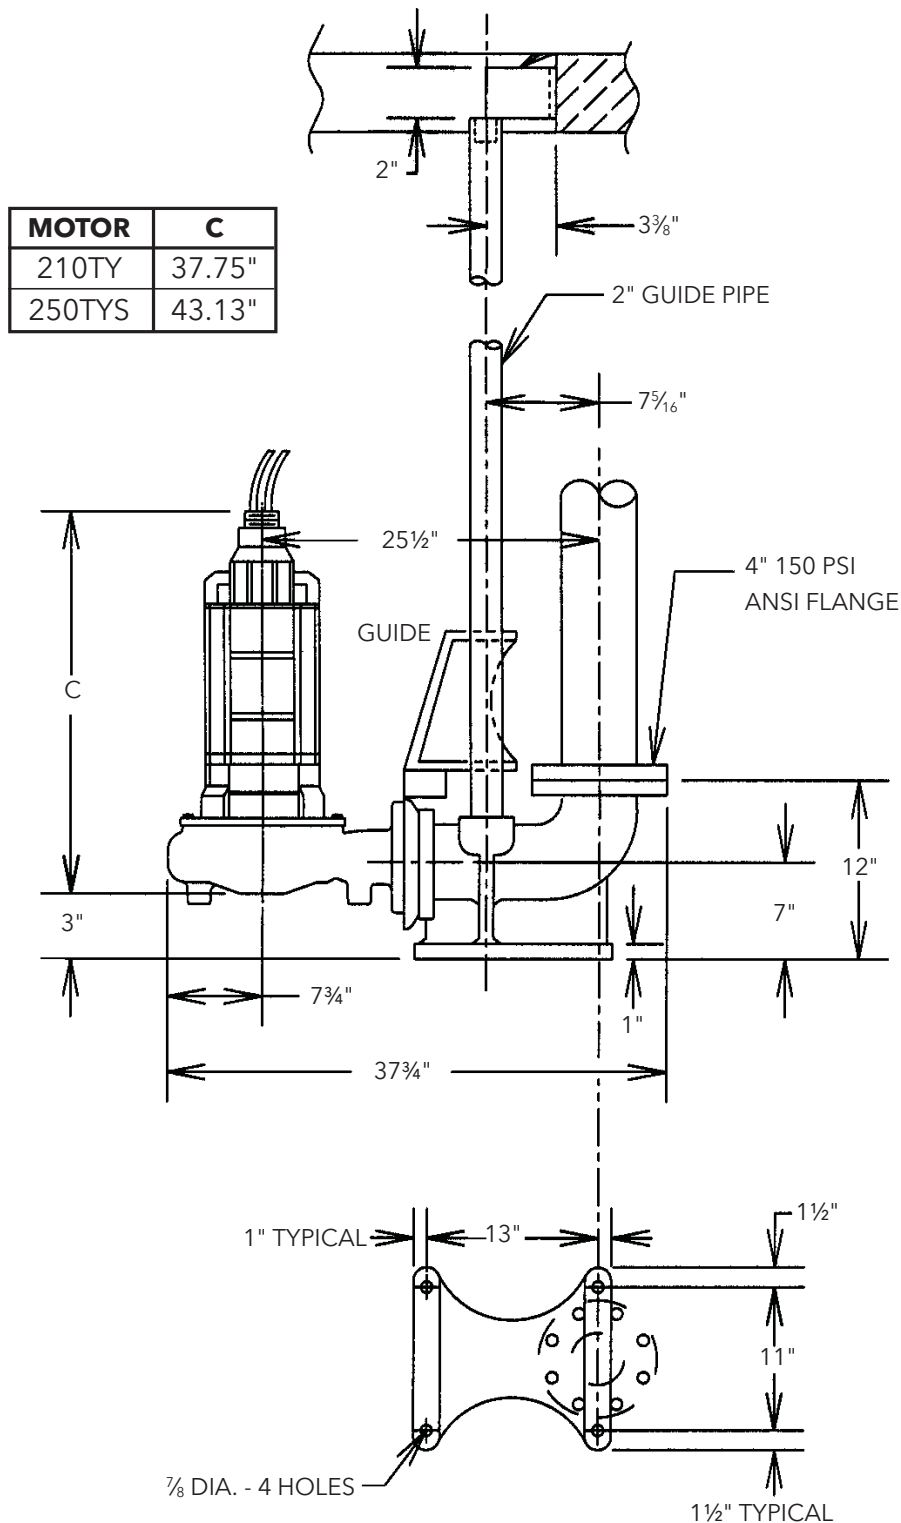

TYPICAL INSTALLATION DRAWING

(All dimensions are in inches. Do not use for construction purposes.)

1GD 1 1/4" DISCHARGE SLIDE RAIL (A10-12) - Submersible Grinder Pump TYPICAL INSTALLATION DRAWING

Minimum basin diameters
 Simplex: 24"
 Duplex: 36"
 Slide rail assemblies must use hatch/solid style covers.

(All dimensions are in inches. Do not use for construction purposes.)
 **To use catalog 1 1/4" Duplex Discharge Piping.

3SD TYPICAL INSTALLATION DRAWING

Minimum basin diameters

Simplex: 36"

Duplex: 48"

Slide rail assemblies must use hatch door style covers.

(All dimensions are in inches. Do not use for construction purposes.)

4NS/4XD ON A10-40 GUIDE RAIL - Submersible Sewage Pump

TYPICAL INSTALLATION DRAWING

Minimum basin diameters

Simplex: 36"

Duplex: 48"

Slide rail assemblies must use hatch door style covers.

(All dimensions are in inches. Do not use for construction purposes.)

2ED/2WD A10-20 SLIDE RAIL - Submersible Sewage Pump

TYPICAL INSTALLATION DRAWING

Minimum basin diameters

Simplex: 24"

Duplex: 36"

Slide rail assemblies must use hatch or solid style covers.