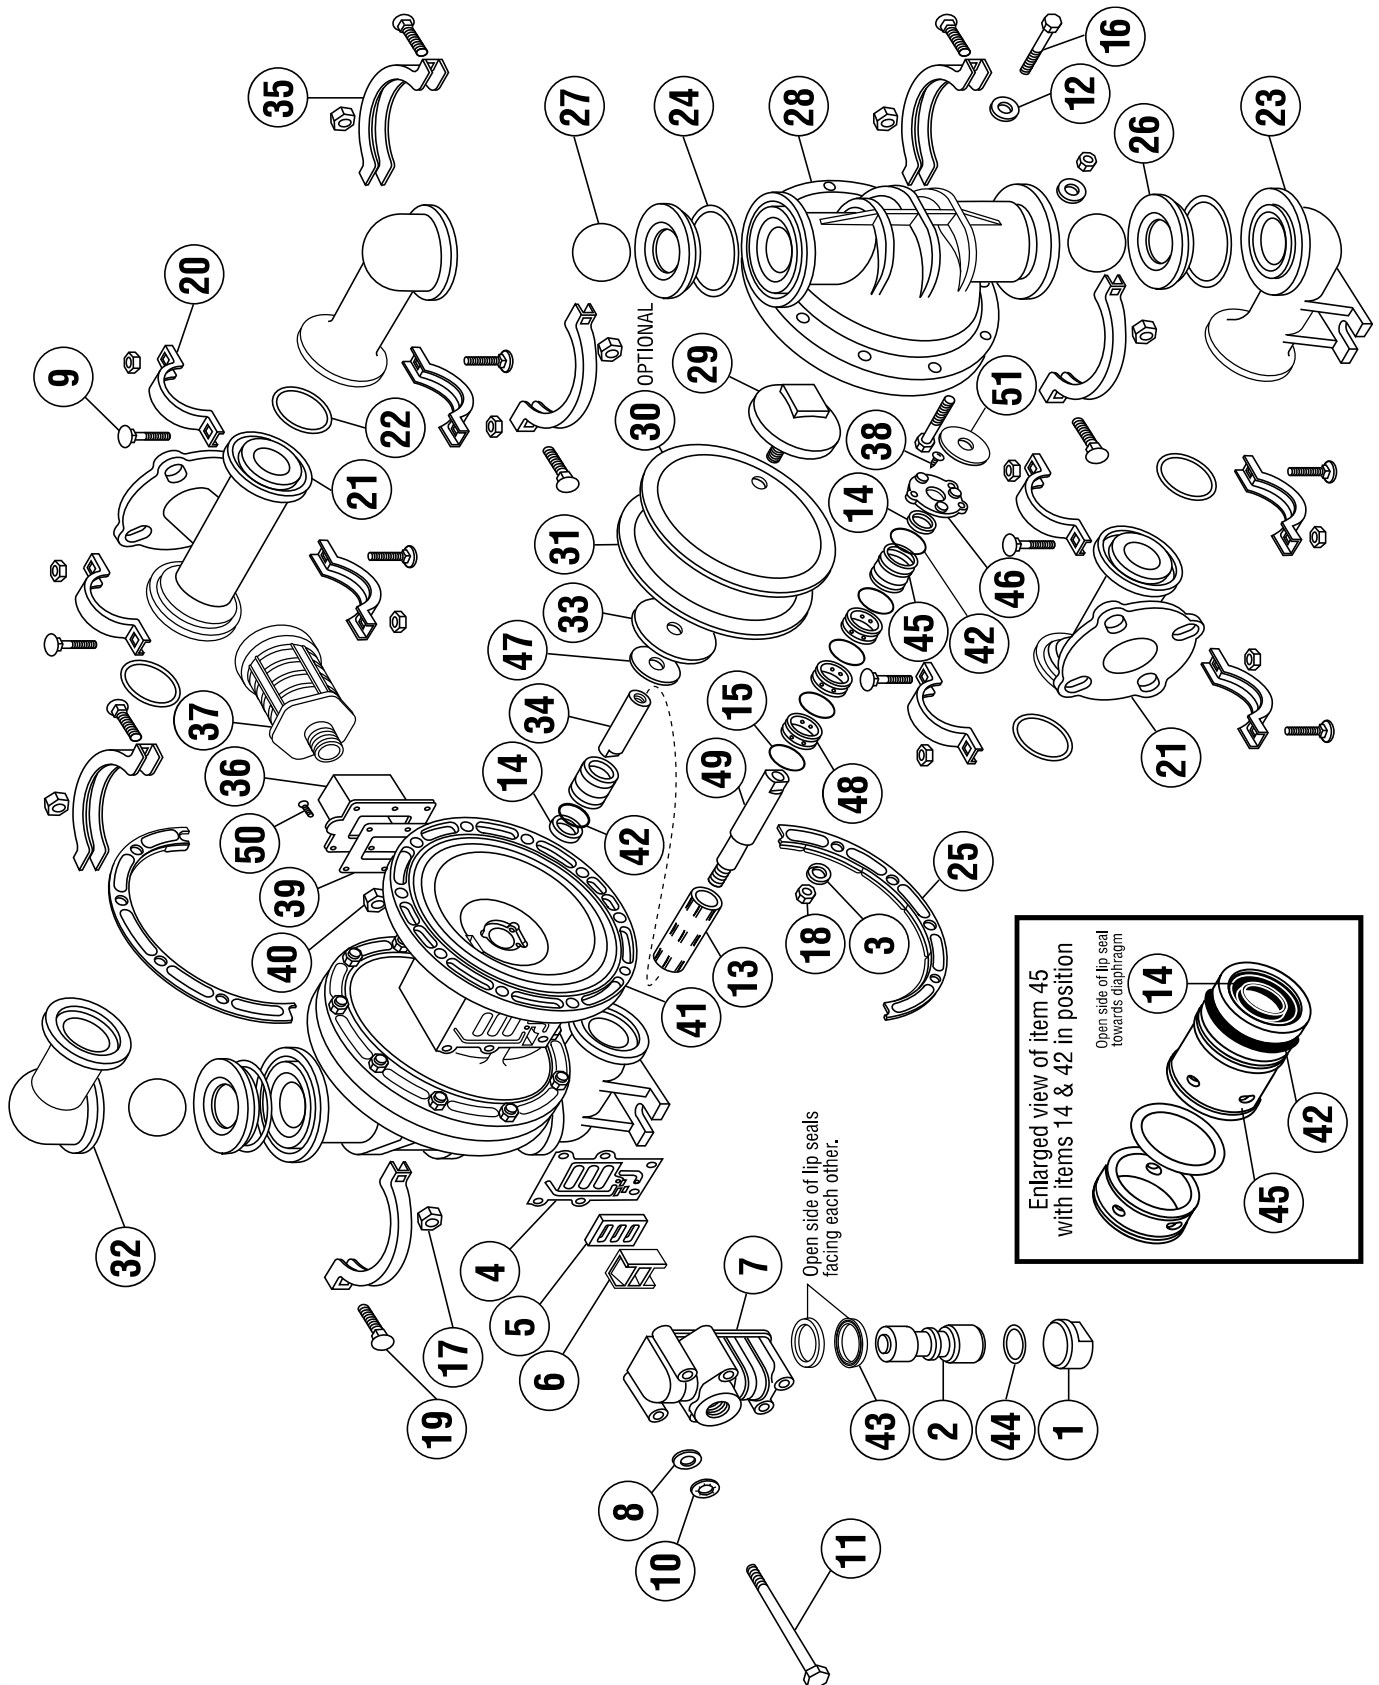

EXPLODED VIEW & PARTS LIST

C150-FP* - **** - *** CLAMPED PLASTIC

PARTS LIST - CLAMPED PLASTIC

C150-FP*-****-***

ITEM	DESCRIPTION	QTY	PUMP MODEL	PART NO.	MATERIAL
1	AIR VALVE END PLUG	1	ALL MODELS	11703-60	Polypropylene
2	AIR VALVE SPOOL	1	ALL MODELS	10481-31	Acetal
3	COMPRESSION WASHER (1/2")	20	ALL MODELS (NON-PTFE COATED)	12319-26	Stainless Steel
4	AIR VALVE GASKET	1	ALL MODELS	12121-19	Nitrile
5	SHUTTLE PLATE	1	ALL MODELS	10450-77	Ceramic
6	SHUTTLE	1	ALL MODELS	10430-00	Special
7	AIR VALVE BODY	1	ALL MODELS	11617-60	Polypropylene
8	FLAT WASHER (1/4")	6	ALL MODELS (NON-PTFE COATED)	12300-26	Stainless Steel
9	CARR. BOLT (5/16" X 1-1/2")	8	ALL MODELS (NON-PTFE COATED)	12509-26	Stainless Steel
10	LOCK WASHER (1/4")	6	ALL MODELS (NON-PTFE COATED)	12350-26	Stainless Steel
11	CAP SCREW (1/4" X 6")	6	ALL MODELS (NON-PTFE COATED)	12515-26	Stainless Steel
12	FLAT WASHER (1/2")	20	ALL MODELS (NON-PTFE COATED)	12306-26	Stainless Steel
13	PILOT SLEEVE	1	ALL MODELS	10106-31	Acetal
14	LIP SEAL (Diaphragm Rod)	2	ALL MODELS	12002-76	Nitrile
15	O-RING (End Spacer)	4	ALL MODELS	11919-16	Urethane
16	CAP SCREW (1/2" X 3 1/4")	20	ALL MODELS (NON-PTFE COATED)	12555-26	Stainless Steel
17	HEX NUT (5/16" - 18)	16	ALL MODELS (NON-PTFE COATED)	12601-26	Stainless Steel
18	HEX NUT (1/2" - 13)	20	ALL MODELS (NON-PTFE COATED)	12604-26	Stainless Steel
19	CARR. BOLT (5/16 X 2")	8	ALL MODELS (NON-PTFE COATED)	12529-26	Stainless Steel
20	CLAMP (Manifold) [Complete With Fasteners]	4	ALL MODELS (NON-PTFE COATED)	12901-26	Stainless Steel
21	MANIFOLD	2	C150-FPP-****-*** C150-FPK-****-***	10581-40 10581-56	Polypropylene PVDF
22	O-RING (Manifold)	4	C150-FP*-***N-*** C150-FP*-***V-*** C150-FP*-***E-*** C150-FP*-***T-***	11922-11 11922-13 11922-15 11922-17	Nitrile Viton®/FKM EPDM PTFE
23	SUCTION ELBOW	2	C150-FPP-****-*** C150-FPK-****-***	10803-40 10803-56	Polypropylene PVDF
24	O-RING (Valve Seat)	4	C150-FP*-***N-*** C150-FP*-***V-*** C150-FP*-***E-*** C150-FP*-***T-***	11926-11 11926-13 11926-15 11926-17	Nitrile Viton®/FKM EPDM PTFE
25	POWER RING (Set)	2	ALL MODELS (NON-PTFE COATED)	12812-26SET	Stainless Steel
26	VALVE SEAT	4	C150-FP*-**3*-*** C150-FP*-**P*-*** C150-FP*-**K*-***	10918-26 10918-40 10918-56	Stainless Steel Polypropylene PVDF
27	BALL	4	C150-FP*-*V**-* C150-FP*-*G**-* C150-FP*-*S**-* C150-FP*-*3**-* C150-FP*-*T**-*	11004-13 11004-19 11004-23 11004-26 11004-45	Viton®/FKM Geolast® Santoprene® Stainless Steel PTFE
28	OUTER CHAMBER	2	C150-FPP-****-*** C150-FPK-****-***	10724-40 10724-56	Polypropylene PVDF